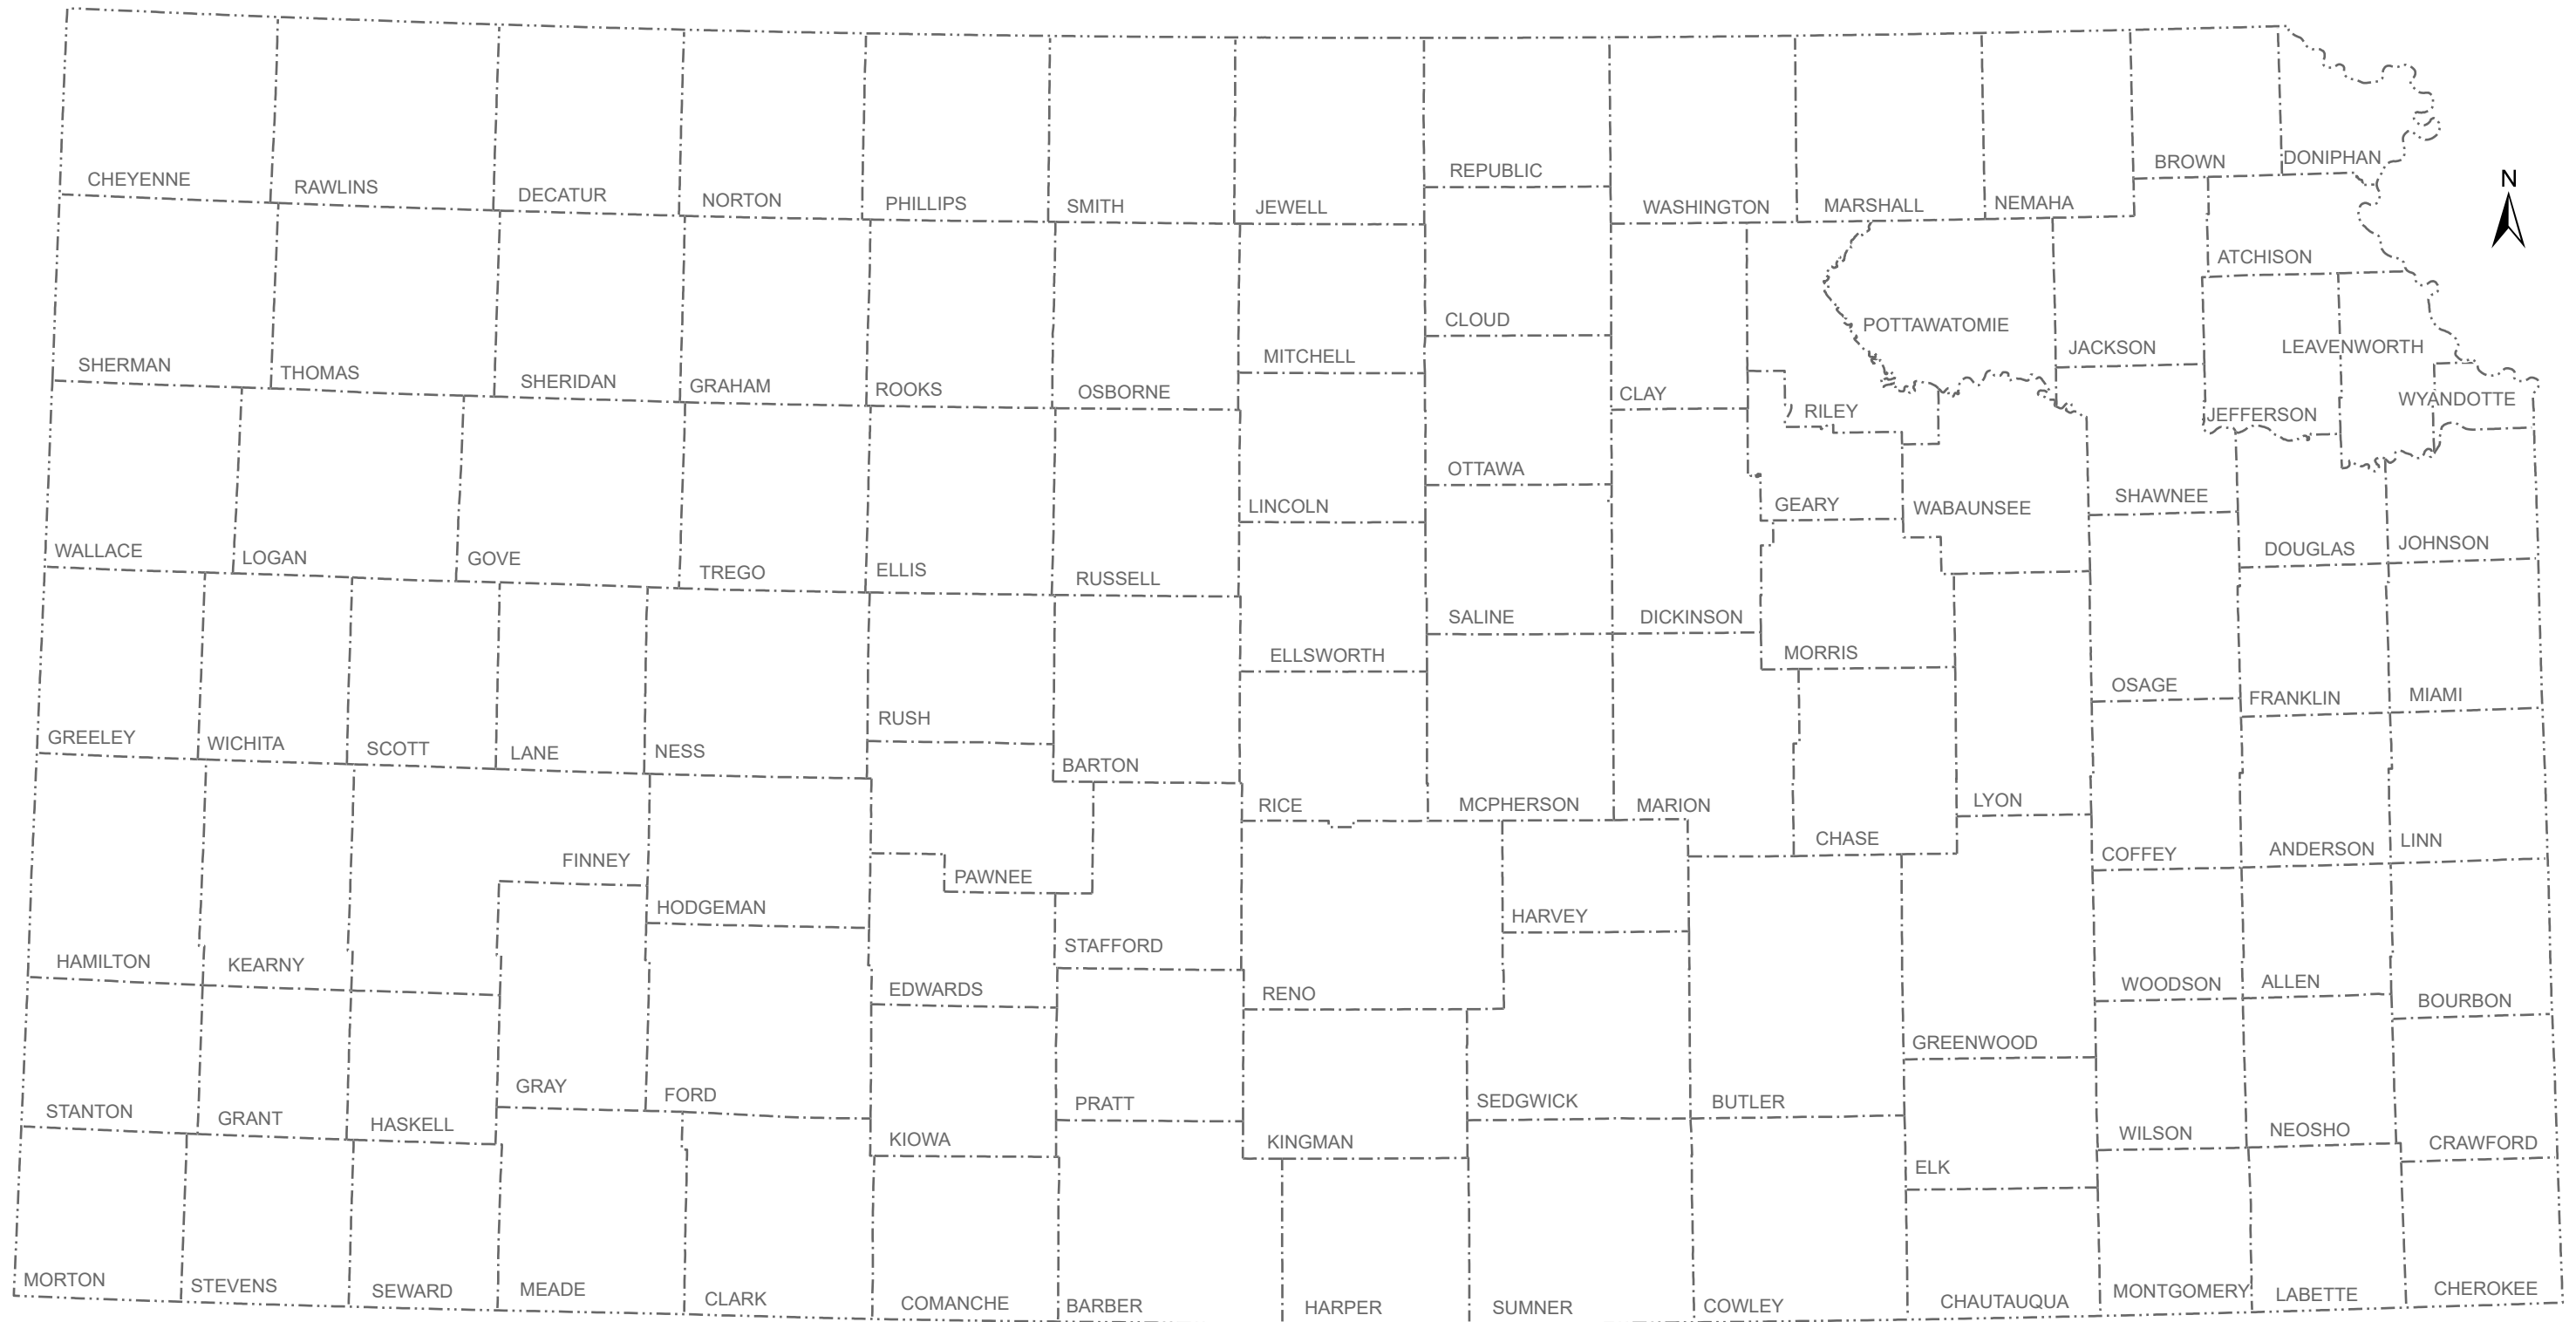

# KANSAS

--- County Boundary    - - - State Boundary

PREPARED BY THE  
**KANSAS DEPARTMENT OF TRANSPORTATION**  
**BUREAU OF TRANSPORTATION PLANNING**  
Date Created: Monday, December 23, 2019  
*KDOT makes no warranties, guarantees, or representations for accuracy of this information and assumes no liability for errors or omissions.*