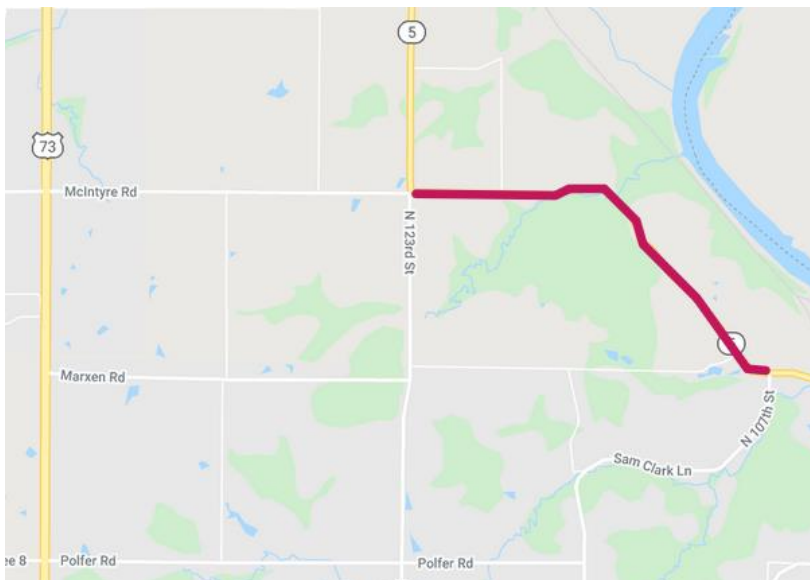

Kansas City Metro Office
1290 S. Enterprise
Olathe, KS 66061-5355

phone: 913-942-3100
fax: 913-782-5914
www.ksdot.org

Julie Lorenz, Secretary

Laura Kelly, Governor

IMMEDIATE RELEASE
Nov. 12, 2020

For more information:

Kelly Kultala

(785) 207-0715

Kelly.Kultala@ks.gov

Road closure on K-5 in Leavenworth County Nov. 19

For a traffic research and analysis project, K-5 in Leavenworth County will be closed between 107th Street and 123rd Street/McIntyre Road, from 9 a.m. to 2 p.m., Thursday, Nov. 19, weather permitting.

Traffic will need to find an alternative route. There will not be a signed detour.

For additional road condition details, check KDOT's updated traveler information website, www.Kandrive.org. KDOT urges all motorists to be alert and obey the warning signs when approaching and driving through a work zone. Drive safely and always wear your seat belt.