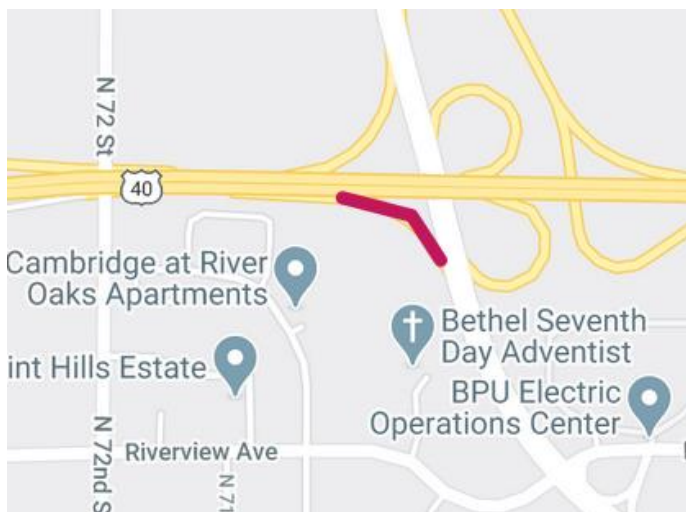

Kansas City Metro Office
1290 S. Enterprise
Olathe, KS 66061-5355

phone: 913-942-3100
fax: 913-782-5914
www.ksdot.org

Julie Lorenz, Secretary

Laura Kelly, Governor

IMMEDIATE RELEASE
March 31, 2020

For more information:

Kelly Kultala
(785) 207-0715
Kelly.Kultala@ks.gov

Ramp closure at Turner Diagonal in Wyandotte County tomorrow

The exit ramp from eastbound I-70 to southbound Turner Diagonal Freeway will be closed tomorrow, April 1, from 9 a.m. to 3 p.m. for grading work, weather permitting.

Traffic will be diverted using signage and traffic cones. Alternative routes are suggested.

KDOT urges all motorists to be alert and obey the warning signs when approaching and driving through a highway work zone. To stay aware of all road construction projects across Kansas go to www.kandrive.org or call 5-1-1. Drive safely and always wear your seat belt.