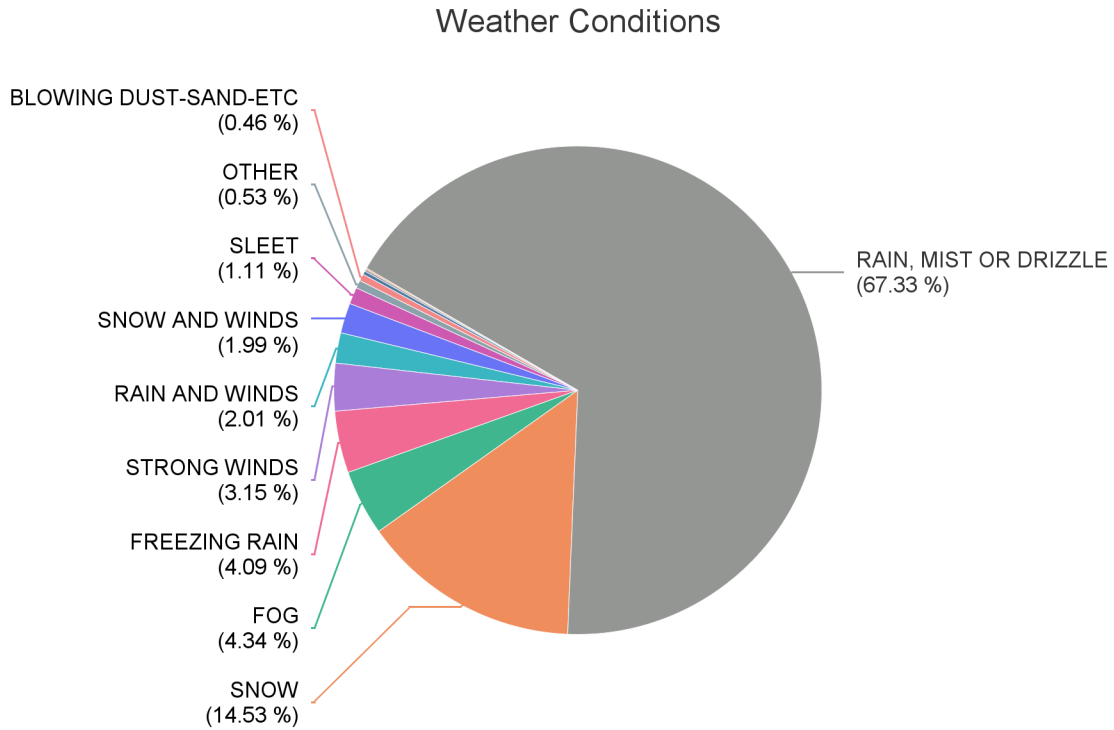

## Weather Conditions During Crashes

### No Adverse Conditions vs. All Weather Conditions Combined

In 2023, 86.5% of fatal crashes occur under no adverse weather conditions.