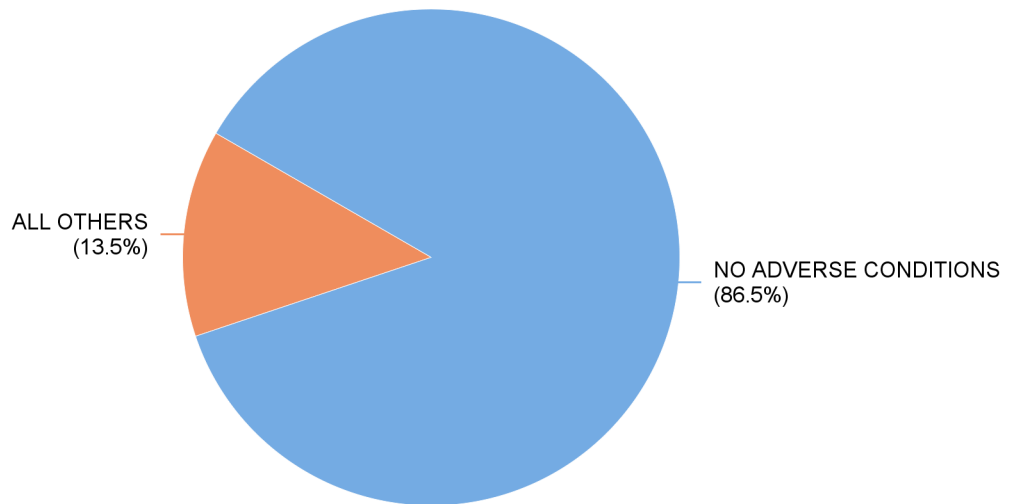

## Weather Conditions During Crashes

### No Adverse Conditions vs. All Weather Conditions Combined

In 2023, 86.5% of fatal crashes occur under no adverse weather conditions.