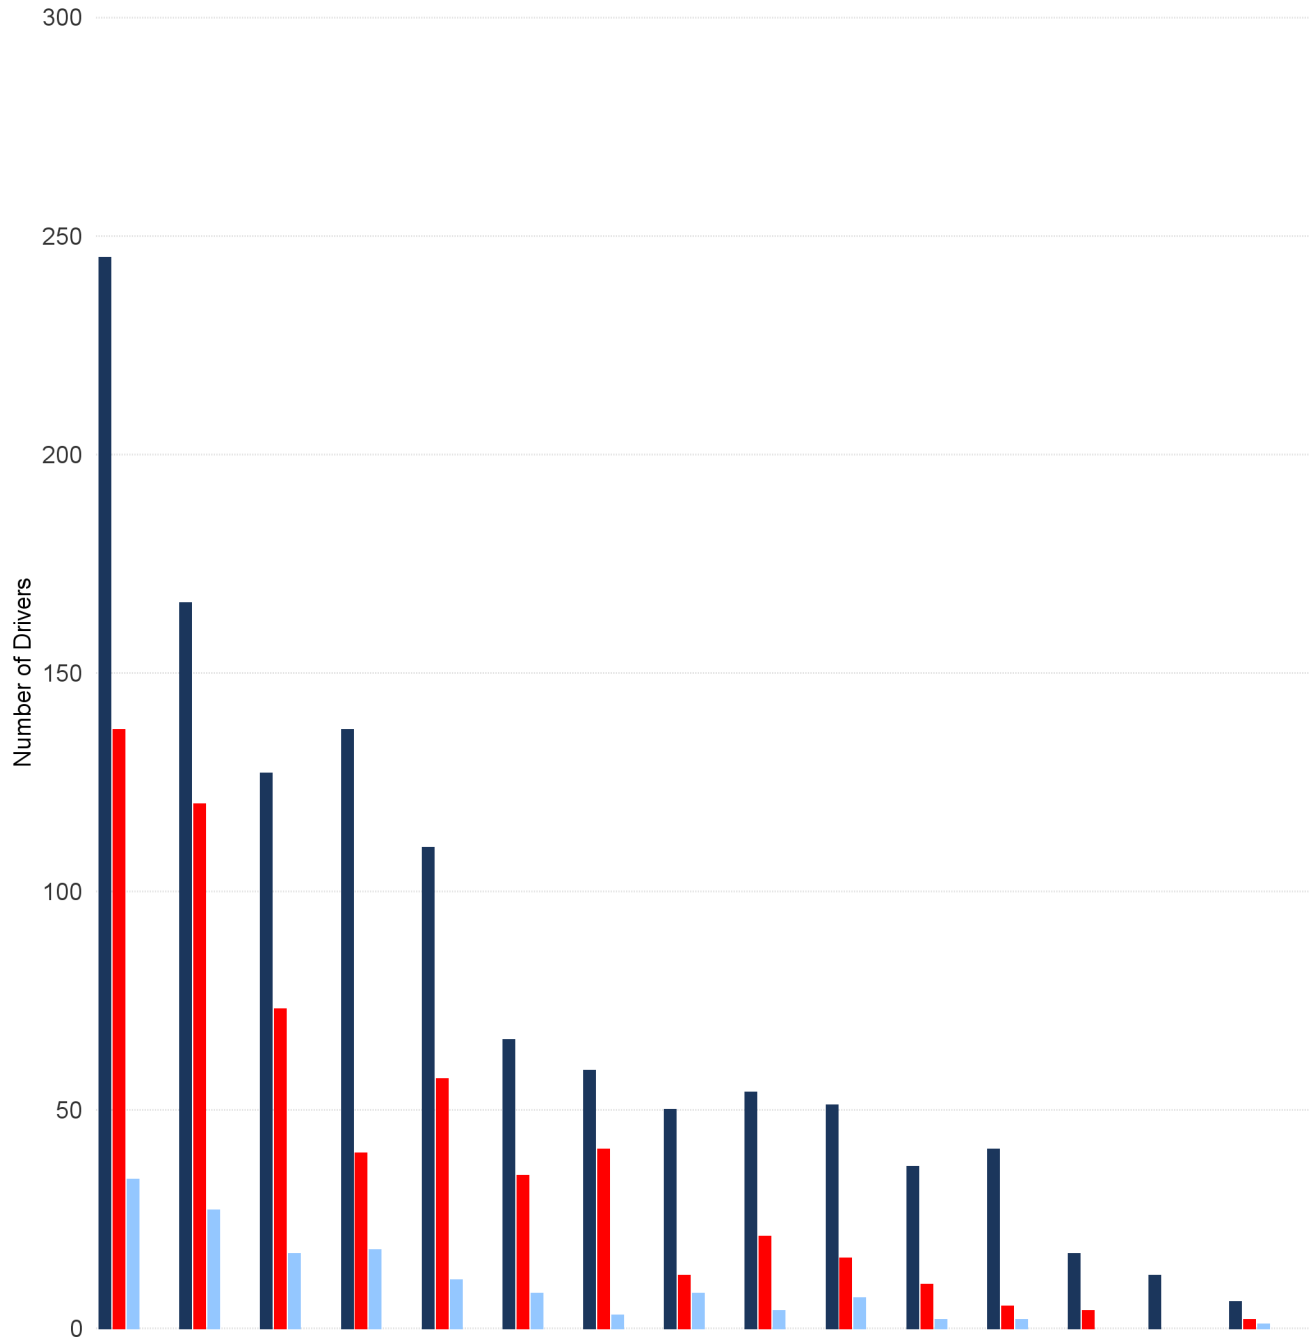

2023 Kansas Traffic Crash Facts

DRIVER DISTRACTIONS

Distraction - MOBILE PHONE

| Year | Crashes | | | | People | |
|--------------|--------------|-----------|--------------|--------------|-----------|--------------|
| | Total | Fatal | Injury | PDO | Deaths | Injuries |
| 2018 | 625 | 7 | 219 | 399 | 7 | 287 |
| 2019 | 605 | 6 | 194 | 405 | 6 | 262 |
| 2020 | 548 | 11 | 173 | 364 | 11 | 241 |
| 2021 | 619 | 10 | 199 | 410 | 10 | 285 |
| 2022 | 587 | 6 | 171 | 410 | 7 | 246 |
| 2023 | 580 | 11 | 199 | 370 | 12 | 262 |
| Total | 3,564 | 51 | 1,155 | 2,358 | 53 | 1,583 |

Distraction - OTHER ELECTRONIC DEVICES*

| Year | Crashes | | | | People | |
|--------------|------------|----------|------------|------------|----------|------------|
| | Total | Fatal | Injury | PDO | Deaths | Injuries |
| 2018 | 200 | 0 | 66 | 134 | 0 | 86 |
| 2019 | 161 | 1 | 54 | 106 | 1 | 76 |
| 2020 | 150 | 1 | 55 | 94 | 1 | 66 |
| 2021 | 152 | 1 | 53 | 98 | 1 | 77 |
| 2022 | 154 | 1 | 57 | 96 | 1 | 82 |
| 2023 | 143 | 2 | 45 | 96 | 2 | 65 |
| Total | 960 | 6 | 330 | 624 | 6 | 452 |

**Examples: Applying Makeup, Reading Newspaper, Children, Food, etc.

Distracted Drivers by Age Group

| Age Group | 14-19 | 20-24 | 25-29 | 30-34 | 35-39 | 40-44 | 45-49 | 50-54 | 55-59 | 60-64 | 65-69 | 70-74 | 75-79 | 80-84 | 85-89 |
|-------------------|-------|-------|-------|-------|-------|-------|-------|-------|-------|-------|-------|-------|-------|-------|-------|
| Other Distraction | 245 | 166 | 127 | 137 | 110 | 66 | 59 | 50 | 54 | 51 | 37 | 41 | 17 | 12 | 6 |
| Cell Phone | 137 | 120 | 73 | 40 | 57 | 35 | 41 | 12 | 21 | 16 | 10 | 5 | 4 | 0 | 2 |
| Electronic Device | 34 | 27 | 17 | 18 | 11 | 8 | 3 | 8 | 4 | 7 | 2 | 2 | 0 | 0 | 1 |