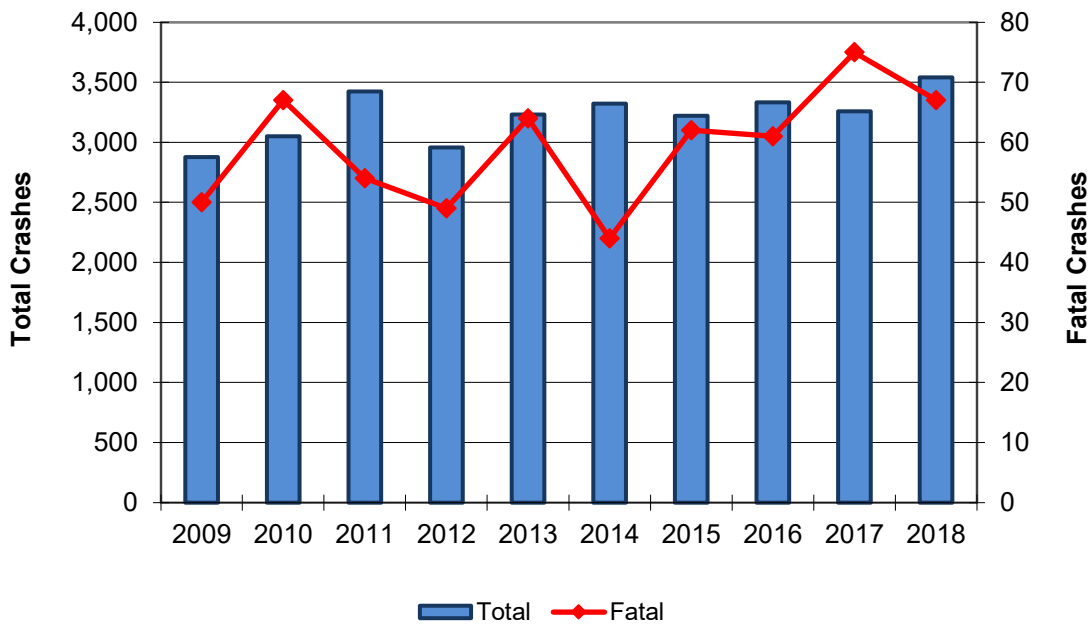

Crashes Involving Heavy / Large Trucks

Year	Crashes				People	
	Total	Fatal	Injury	PDO	Deaths	Injuries
2009	2,877	50	597	2,230	59	860
2010	3,051	67	654	2,330	85	939
2011	3,422	54	722	2,646	64	1,018
2012	2,957	49	639	2,269	58	907
2013	3,230	64	675	2,491	70	942
2014	3,323	44	684	2,595	49	935
2015	3,221	62	629	2,530	69	874
2016	3,333	61	710	2,561	74	966
2017	3,257	75	645	2,537	92	848
2018	3,540	67	698	2,775	79	955
Total	32,211	593	6,653	24,964	699	9,244

Heavy / Large Truck Summary

In 2018, heavy / large trucks were involved in 5.5% of all crashes and 18.4% of fatal crashes.