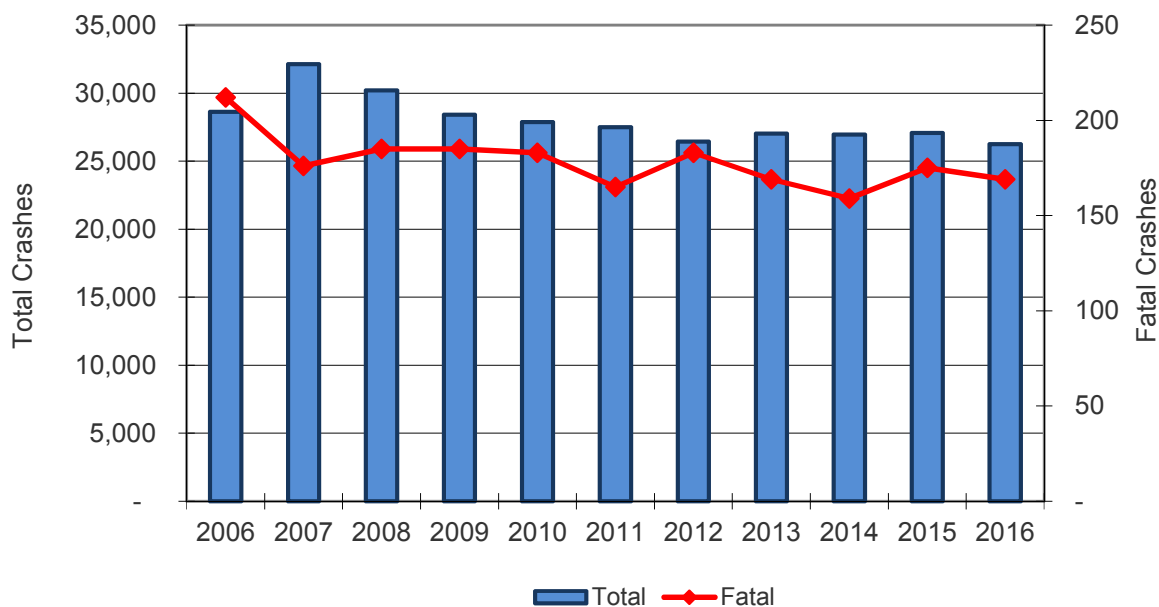

Single-Vehicle* Crashes

Year	Crashes				People	
	Total	Fatal	Injury	PDO	Deaths	Injuries
2006	28,627	212	5,796	22,619	217	7,504
2007	32,133	176	5,829	26,128	185	7,367
2008	30,213	185	5,406	24,622	194	6,788
2009	28,406	185	5,034	23,187	200	6,431
2010	27,883	183	4,871	22,829	193	6,149
2011	27,495	165	4,715	22,615	175	5,836
2012	26,445	183	4,944	21,318	197	6,191
2013	27,020	169	4,738	22,113	177	5,904
2014	26,953	159	4,454	22,340	171	5,479
2015	27,078	175	4,293	22,610	191	5,305
2016	26,254	169	4,207	21,877	178	5,134
Total	308,507	1,961	54,287	252,258	2,078	68,088

Single-Vehicle Crashes

In 2016, 38.7% of all single-vehicle crashes involved a collision with a deer.

*Crashes that involve just one vehicle in transport and no pedestrians.