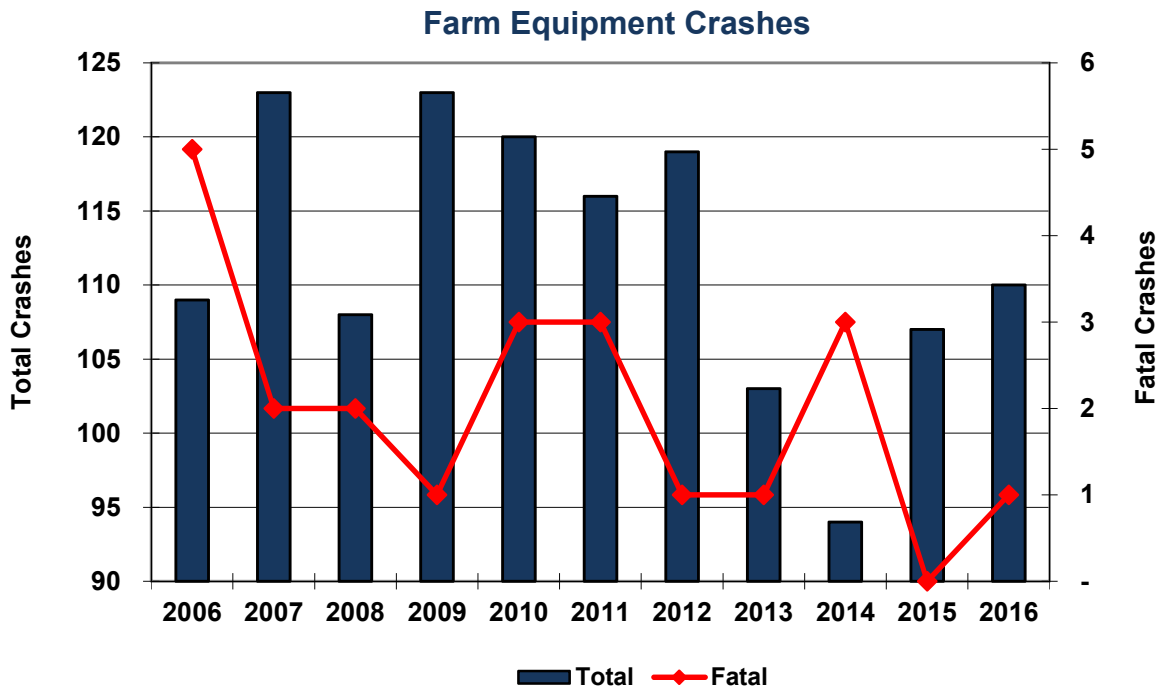

## Farm Equipment Crashes

Year	Crashes				People	
	Total	Fatal	Injury	PDO	Deaths	Injuries
2006	109	5	28	76	5	35
2007	123	2	29	92	2	38
2008	108	2	27	79	2	41
2009	123	1	28	94	1	47
2010	120	3	22	95	3	33
2011	116	3	23	90	5	31
2012	119	1	32	86	1	46
2013	103	1	29	73	1	37
2014	94	3	27	64	3	41
2015	107	-	35	72	-	42
2016	110	1	19	90	1	29
<b>Total</b>	<b>1,232</b>	<b>22</b>	<b>299</b>	<b>911</b>	<b>24</b>	<b>420</b>

In 2016, 0.26% of all public roadway fatal crashes involved farm equipment.