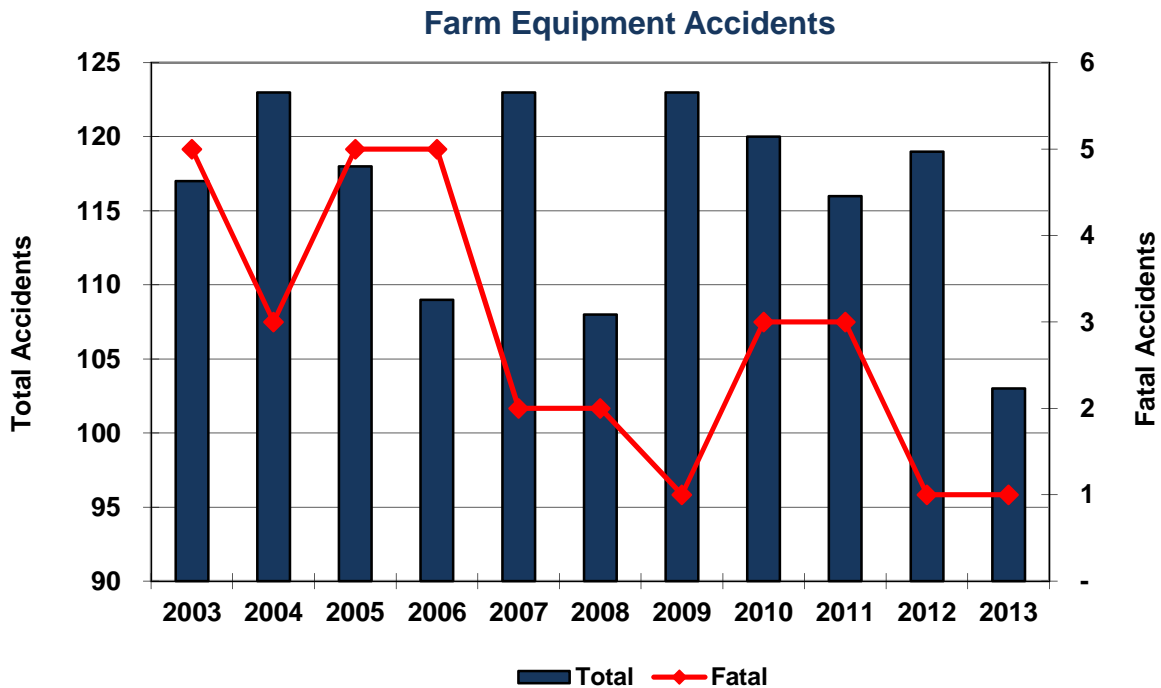

Farm Equipment Accidents

Year	Accidents				People	
	Total	Fatal	Injury	PDO	Deaths	Injuries
2003	117	5	30	82	5	44
2004	123	3	33	87	3	39
2005	118	5	26	87	6	32
2006	109	5	28	76	5	35
2007	123	2	29	92	2	38
2008	108	2	27	79	2	41
2009	123	1	28	94	1	47
2010	120	3	22	95	3	33
2011	116	3	23	90	5	31
2012	119	1	32	86	1	46
2013	103	1	29	73	1	37
Total	1,279	31	307	941	34	423

In 2013, 0.31% of all public roadway fatal accidents involved farm equipment.