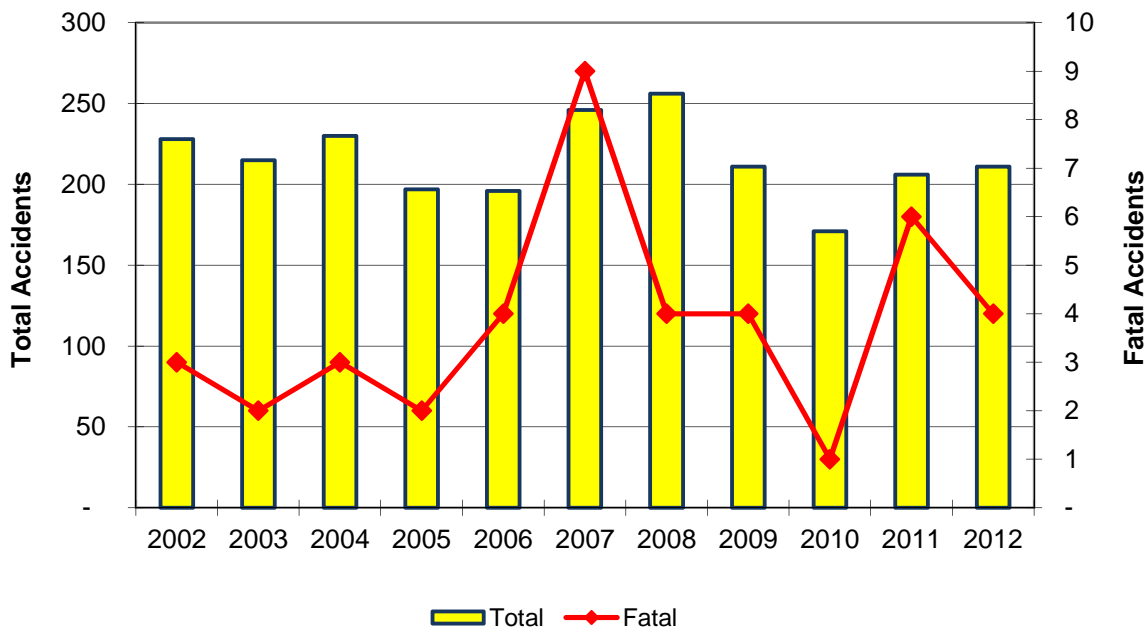

Accidents Involving Police Pursuit

Year	Accidents				People	
	Total	Fatal	Injury	PDO	Deaths	Injuries
2002	228	3	71	154	3	104
2003	215	2	72	141	3	101
2004	230	3	79	148	4	102
2005	197	2	69	126	2	92
2006	196	4	73	119	4	100
2007	246	9	95	142	9	136
2008	256	4	104	148	6	151
2009	211	4	66	141	5	108
2010	171	1	48	122	1	68
2011	206	6	69	131	6	97
2012	211	4	85	122	6	134
Total	2,367	42	831	1,494	49	1,193

Police Pursuit Summary

In 2012, police pursuits were involved in 0.4% of all accidents and 1.1% of fatal accidents.