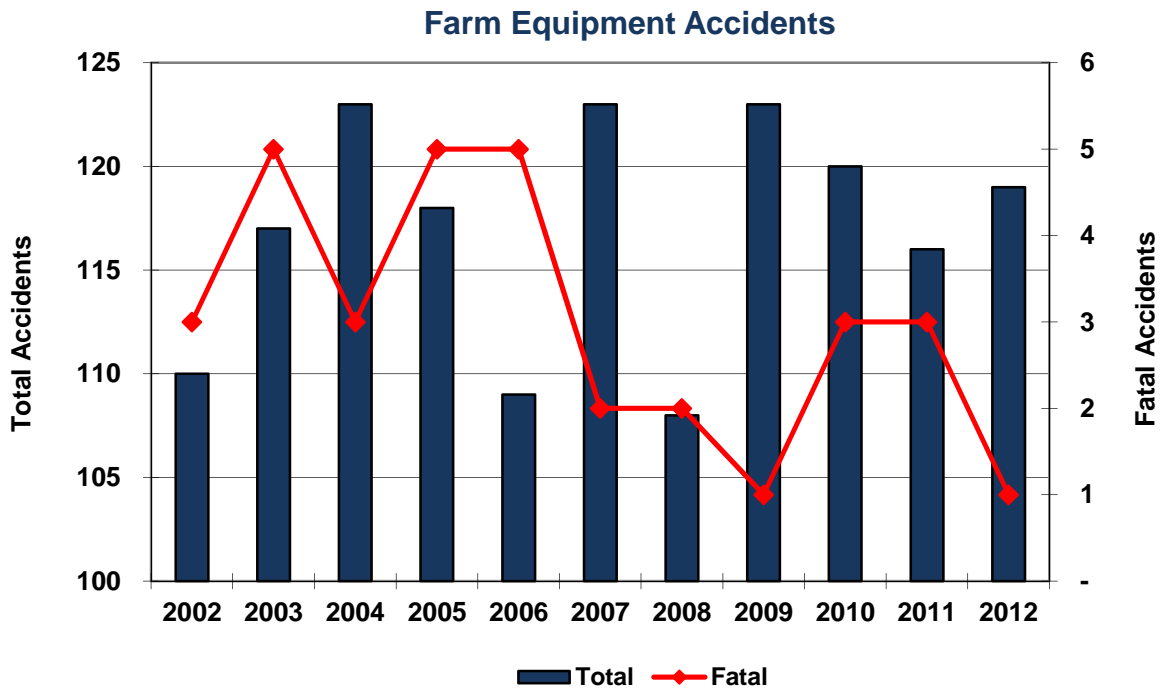

Farm Equipment Accidents

Year	Accidents				People	
	Total	Fatal	Injury	PDO	Deaths	Injuries
2002	110	3	27	80	3	42
2003	117	5	30	82	5	44
2004	123	3	33	87	3	39
2005	118	5	26	87	6	32
2006	109	5	28	76	5	35
2007	123	2	29	92	2	38
2008	108	2	27	79	2	41
2009	123	1	28	94	1	47
2010	120	3	22	95	3	33
2011	116	3	23	90	5	31
2012	119	1	32	86	1	46
Total	1,286	33	305	948	36	428

In 2012, 0.3% of all public roadway fatal accidents involved farm equipment.