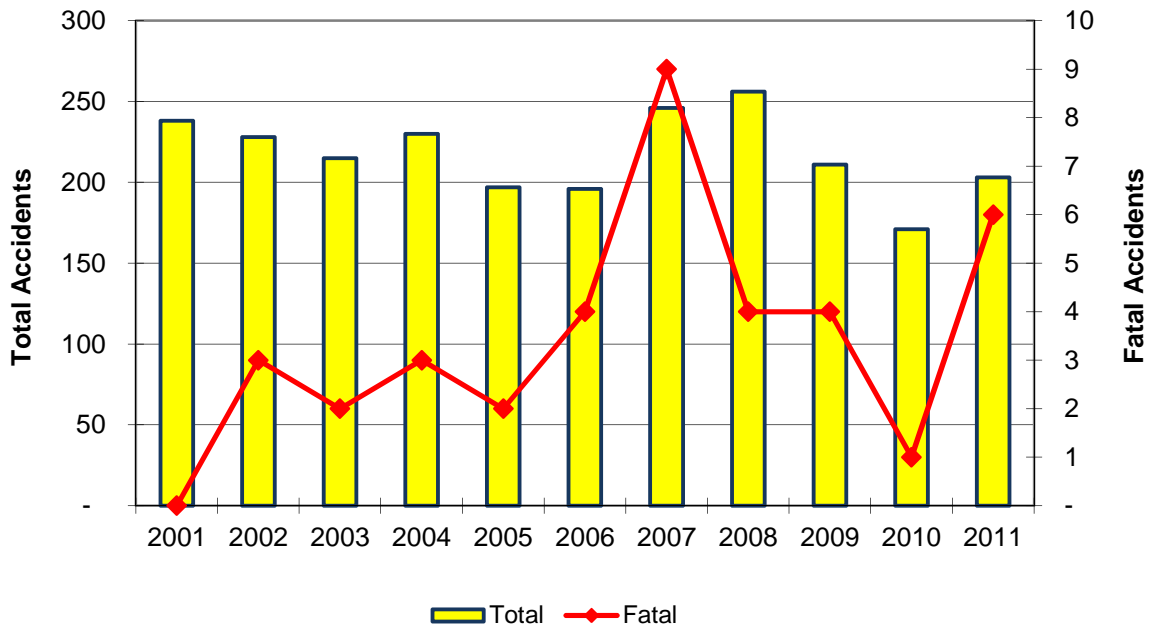

# Accidents Involving Police Pursuit

Year	Accidents				People	
	Total	Fatal	Injury	PDO	Deaths	Injuries
2001	238	-	78	160	-	111
2002	228	3	71	154	3	104
2003	215	2	72	141	3	101
2004	230	3	79	148	4	102
2005	197	2	69	126	2	92
2006	196	4	73	119	4	100
2007	246	9	95	142	9	136
2008	256	4	104	148	6	151
2009	211	4	66	141	5	108
2010	171	1	48	122	1	68
2011	203	6	67	130	6	95
<b>Total</b>	<b>2,391</b>	<b>38</b>	<b>822</b>	<b>1,531</b>	<b>43</b>	<b>1,168</b>

## Police Pursuit Summary

In 2011, police pursuits were involved in 0.3% of all accidents and 1.7% of fatal accidents.