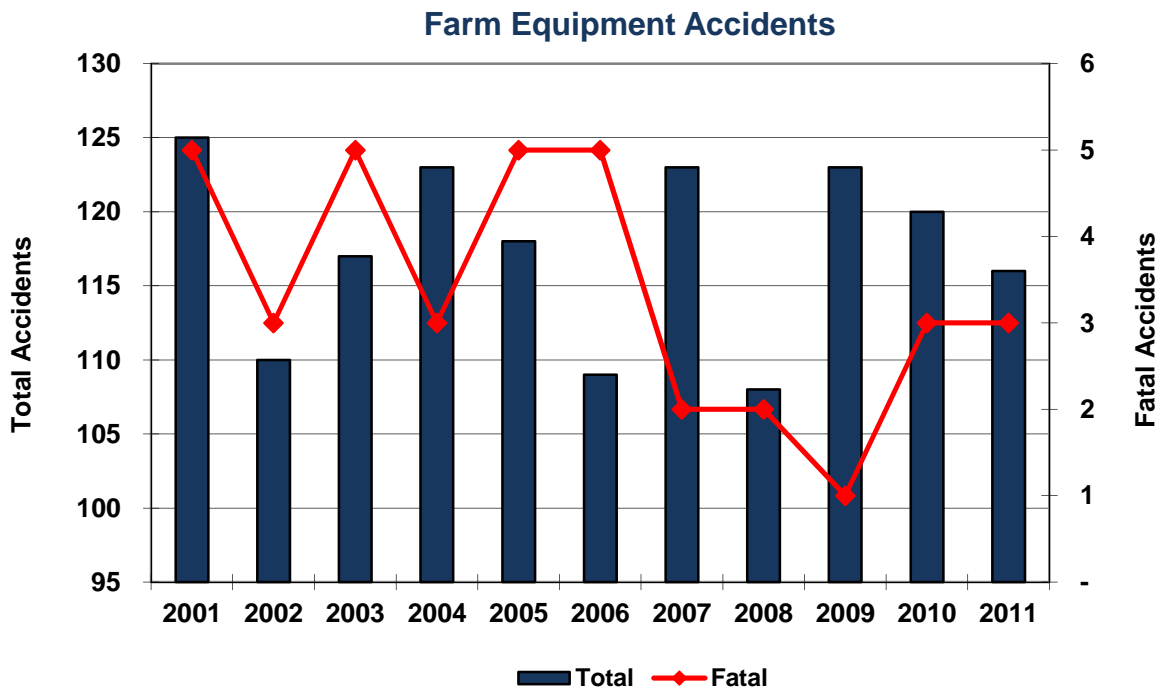

Farm Equipment Accidents

Year	Accidents				People	
	Total	Fatal	Injury	PDO	Deaths	Injuries
2001	125	5	33	87	6	44
2002	110	3	27	80	3	42
2003	117	5	30	82	5	44
2004	123	3	33	87	3	39
2005	118	5	26	87	6	32
2006	109	5	28	76	5	35
2007	123	2	29	92	2	38
2008	108	2	27	79	2	41
2009	123	1	28	94	1	47
2010	120	3	22	95	3	33
2011	116	3	23	90	5	31
Total	1,292	37	306	949	41	426

In 2011, 0.9% of all public roadway fatal accidents involved farm equipment.