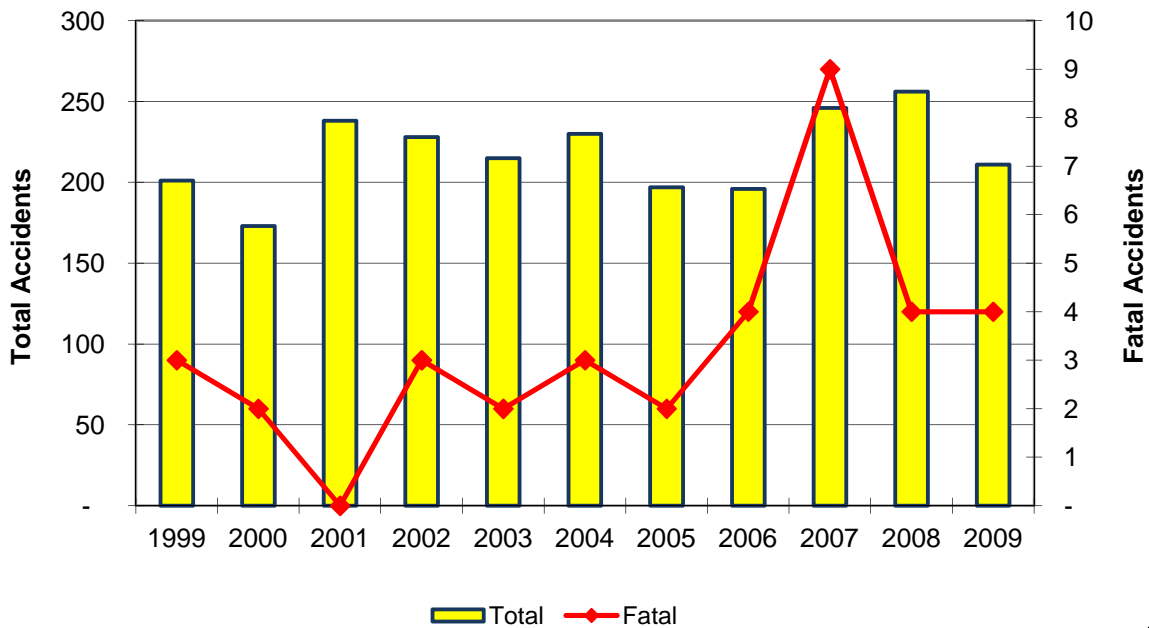

# Accidents Involving Police Pursuit

Year	Accidents				People	
	Total	Fatal	Injury	PDO	Deaths	Injuries
1999	201	3	66	132	6	101
2000	173	2	64	107	2	96
2001	238	-	78	160	-	111
2002	228	3	71	154	3	104
2003	215	2	72	141	3	101
2004	230	3	79	148	4	102
2005	197	2	69	126	2	92
2006	196	4	73	119	4	100
2007	246	9	95	142	9	136
2008	256	4	104	148	6	151
2009	211	4	66	141	5	108
<b>Total</b>	<b>2,391</b>	<b>36</b>	<b>837</b>	<b>1,518</b>	<b>44</b>	<b>1,202</b>

## Police Pursuit Summary

In 2009, police pursuits were involved in 0.3% of all accidents and 1.1% of fatal accidents.