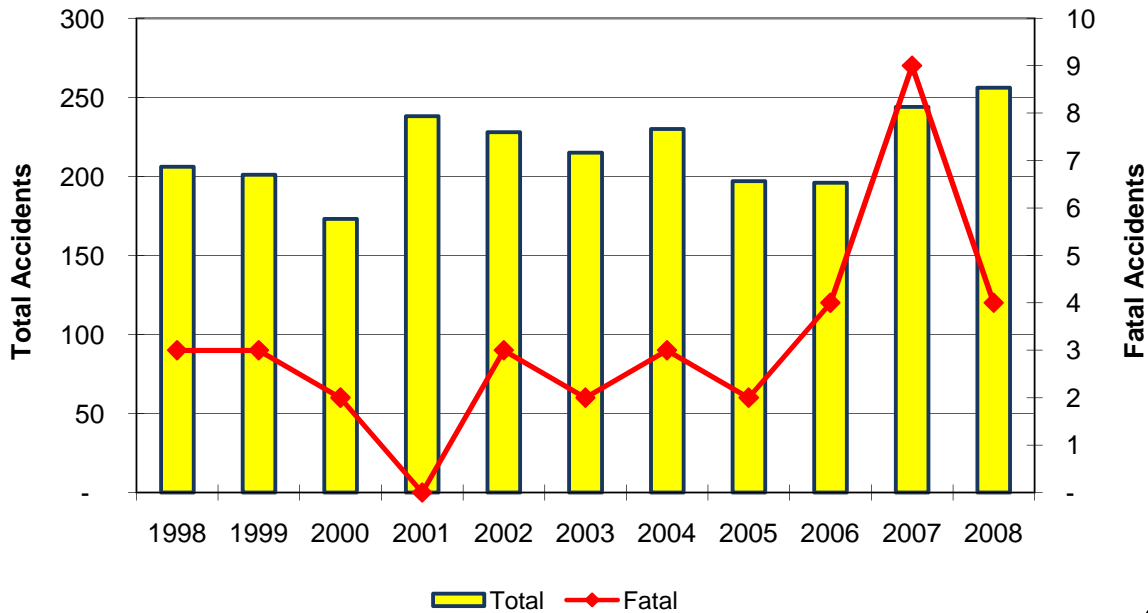

Accidents Involving Police Pursuit

Year	Accidents				People	
	Total	Fatal	Injury	PDO	Deaths	Injuries
1998	206	3	65	138	3	91
1999	201	3	66	132	6	101
2000	173	2	64	107	2	96
2001	238	-	78	160	-	111
2002	228	3	71	154	3	104
2003	215	2	72	141	3	101
2004	230	3	79	148	4	102
2005	197	2	69	126	2	92
2006	196	4	73	119	4	100
2007	244	9	93	142	9	133
2008	256	4	104	148	6	151
Total	2,384	35	834	1,515	42	1,182

Police Pursuit Summary

In 2008, police pursuits were involved in 0.4% of all accidents and 1.1% of fatal accidents.