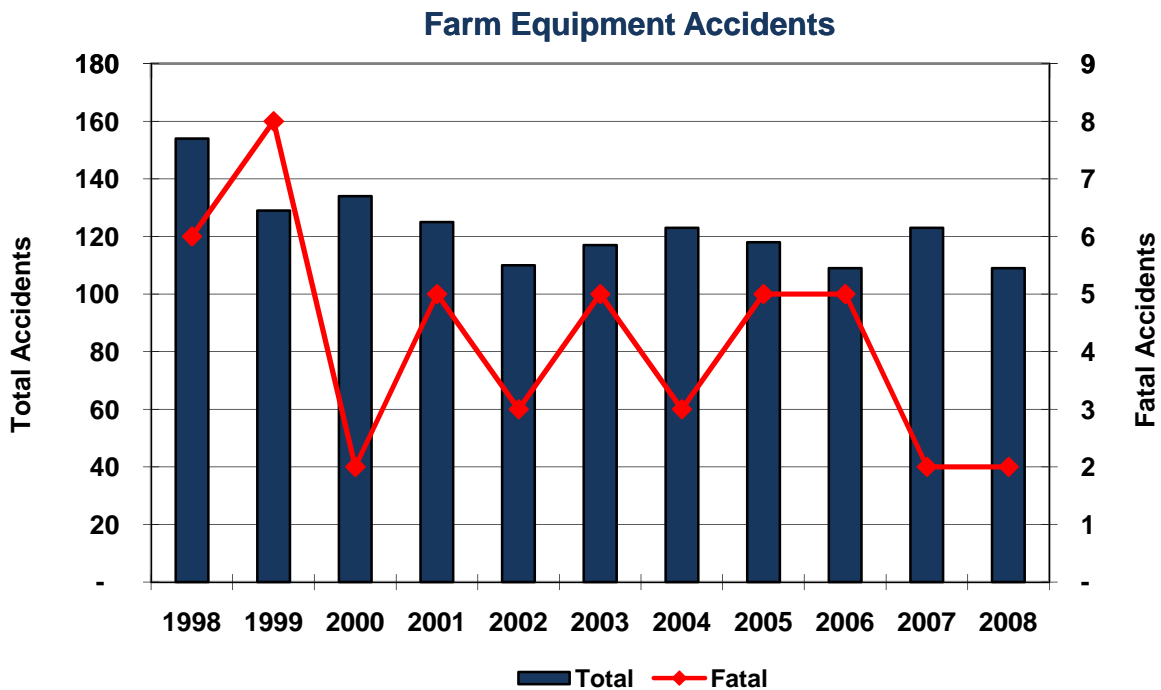

Farm Equipment Accidents

Year	Accidents				People	
	Total	Fatal	Injury	PDO	Deaths	Injuries
1998	154	6	38	110	6	60
1999	129	8	41	80	8	65
2000	134	2	39	93	2	52
2001	125	5	33	87	6	44
2002	110	3	27	80	3	42
2003	117	5	30	82	5	44
2004	123	3	33	87	3	39
2005	118	5	26	87	6	32
2006	109	5	28	76	5	35
2007	123	2	29	92	2	38
2008	109	2	28	79	2	42
Total	1,351	46	352	953	48	493

In 2008, 0.6% of all public roadway fatal accidents involved farm equipment.