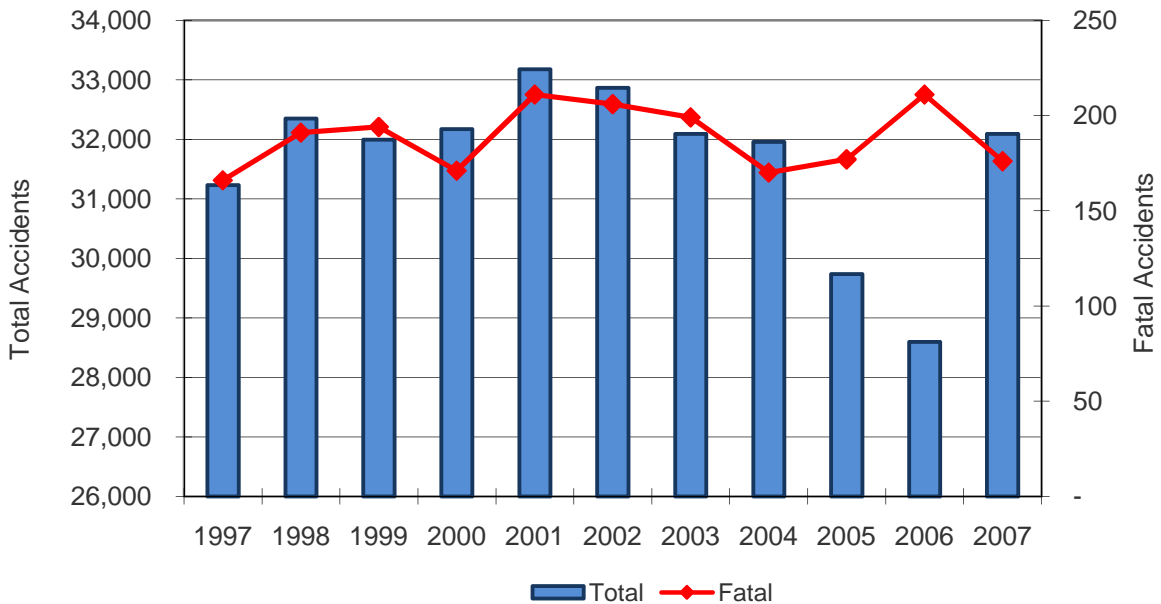

## Single-Vehicle Accidents

Year	Accidents				People	
	Total	Fatal	Injury	PDO	Deaths	Injuries
1997	31,233	166	6,439	24,628	180	8,588
1998	32,352	191	6,395	25,766	201	8,584
1999	31,994	194	6,146	25,654	212	8,121
2000	32,170	171	6,144	25,855	181	8,107
2001	33,178	211	6,304	26,663	235	8,289
2002	32,863	206	6,183	26,474	220	8,122
2003	32,091	199	5,798	26,094	218	7,616
2004	31,959	170	5,656	26,133	190	7,295
2005	29,737	177	5,849	23,711	185	7,449
2006	28,598	211	5,795	22,592	216	7,501
2007	32,091	176	5,822	26,093	185	7,358
<b>Total</b>	<b>348,266</b>	<b>2,072</b>	<b>66,531</b>	<b>279,663</b>	<b>2,223</b>	<b>87,030</b>

### Single-Vehicle Accidents

**In 2007, 29.2% of all single-vehicle accidents involved a collision with a deer.**