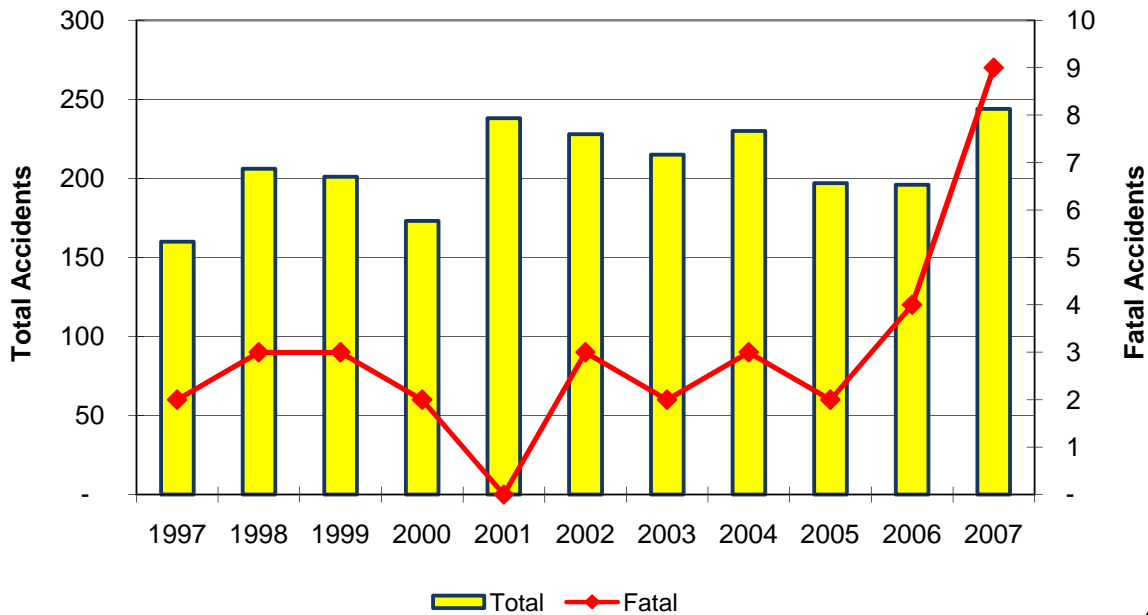

Accidents Involving Police Pursuit

Year	Accidents				People	
	Total	Fatal	Injury	PDO	Deaths	Injuries
1997	160	2	59	99	2	95
1998	206	3	65	138	3	91
1999	201	3	66	132	6	101
2000	173	2	64	107	2	96
2001	238	-	78	160	-	111
2002	228	3	71	154	3	104
2003	215	2	72	141	3	101
2004	230	3	79	148	4	102
2005	197	2	69	126	2	92
2006	196	4	73	119	4	100
2007	244	9	93	142	9	133
Total	2,288	33	789	1,466	38	1,126

Police Pursuit Summary

In 2007, police pursuits were involved in 0.3% of all accidents and 2.4% of fatal accidents.