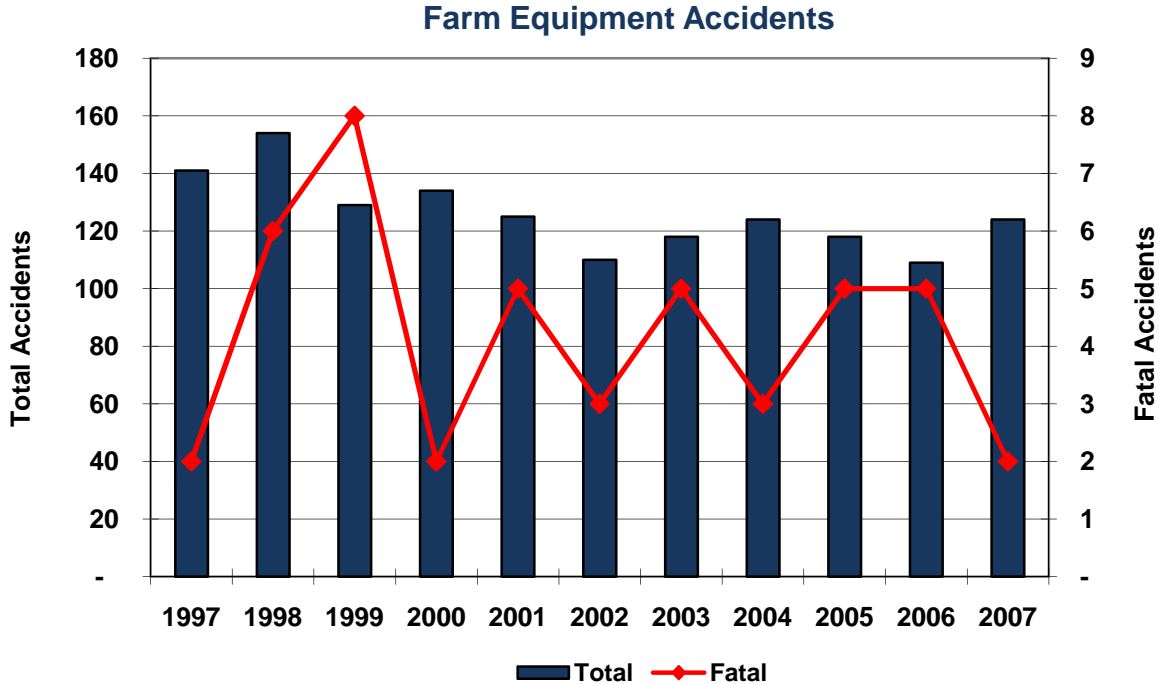

Farm Equipment Accidents

Year	Accidents				People	
	Total	Fatal	Injury	PDO	Deaths	Injuries
1997	141	2	31	108	3	40
1998	154	6	38	110	6	60
1999	129	8	41	80	8	65
2000	134	2	39	93		52
2001	125	5	33	87	6	44
2002	110	3	27	80	3	42
2003	118	5	30	83	5	44
2004	124	3	34	87	3	40
2005	118	5	26	87	6	32
2006	109	5	28	76	5	35
2007	124	2	30	92	2	39
Total	1,386	46	357	983	47	493

In 2007, 0.5% of all public roadway fatal accidents involved farm equipment.