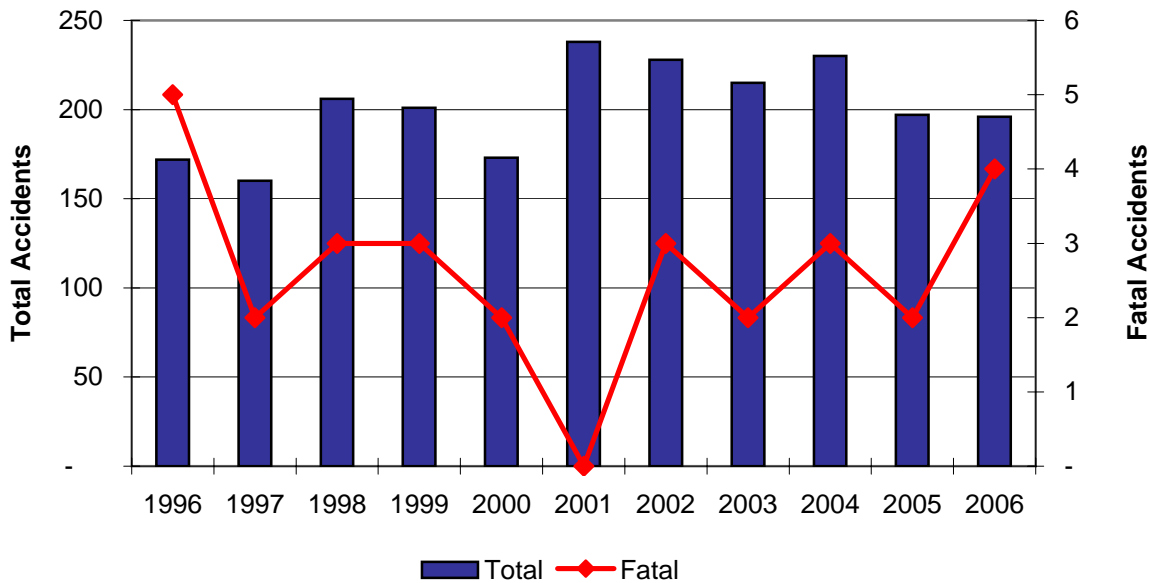

Accidents Involving Police Pursuit

Year	Accidents				People	
	Total	Fatal	Injury	PDO*	Deaths	Injuries
1996	172	5	64	103	6	84
1997	160	2	59	99	2	95
1998	206	3	65	138	3	91
1999	201	3	66	132	6	101
2000	173	2	64	107	2	96
2001	238	-	78	160	-	111
2002	228	3	71	154	3	104
2003	215	2	72	141	3	101
2004	230	3	79	148	4	102
2005	197	2	69	126	2	92
2006	196	4	73	119	4	100
Total:	2,216	29	760	1,427	35	1,077

Police Pursuit Summary

In 2006, police pursuits were involved in 0.3% of all accidents and 1.0% of fatal accidents.

* PDO - Property Damage Only