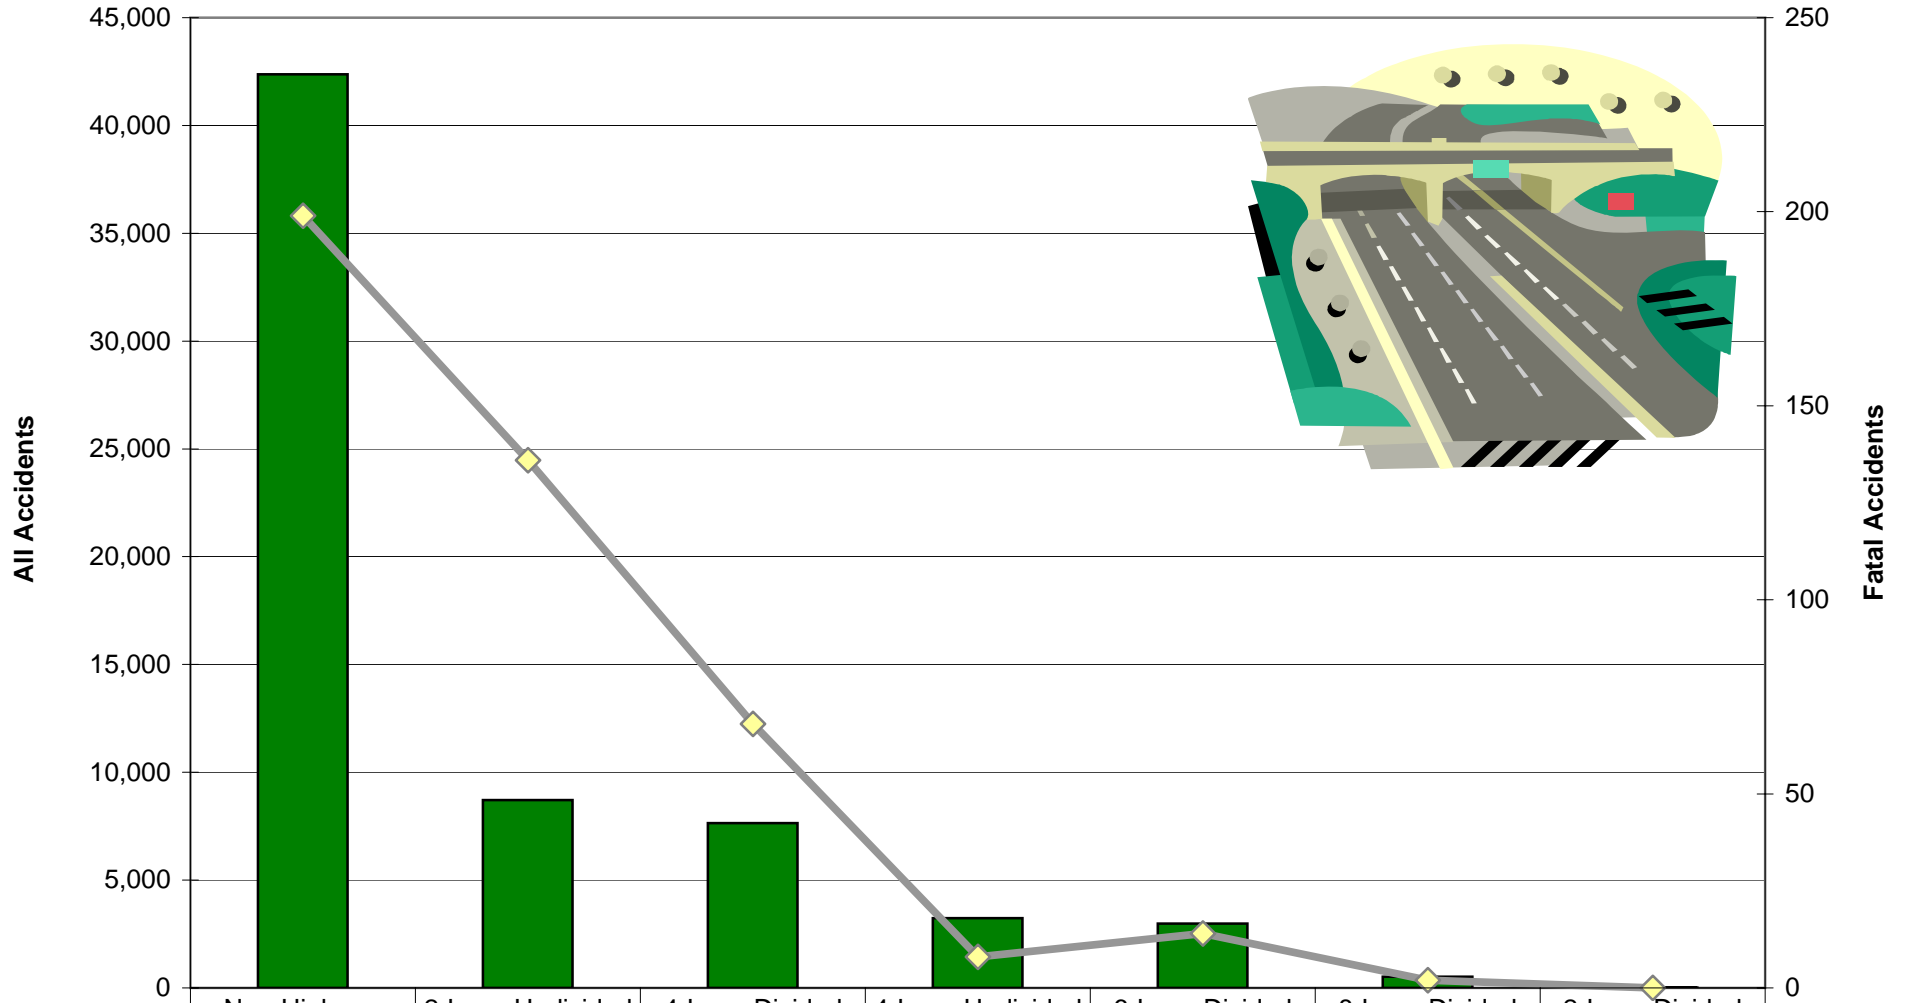

Accidents by Lane Classification

 All Accidents	42,366	8,707	7,649	3,230	2,982	515	11
 Fatal Accidents	199	136	68	8	14	2	0