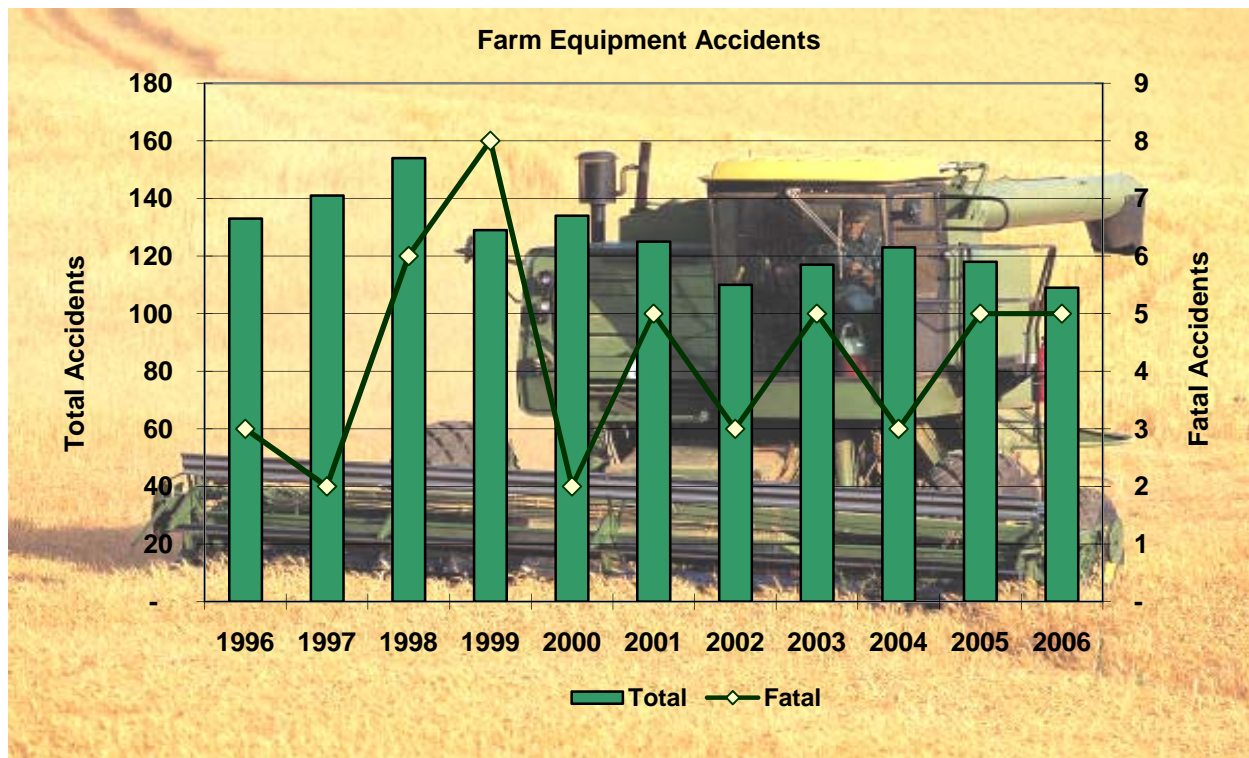

Farm Equipment Accidents

Year	Accidents				People	
	Total	Fatal	Injury	PDO*	Deaths	Injuries
1996	133	3	37	93	3	53
1997	141	2	31	108	3	40
1998	154	6	38	110	6	60
1999	129	8	41	80	8	65
2000	134	2	39	93	2	52
2001	125	5	33	87	6	44
2002	110	3	27	80	3	42
2003	117	5	30	82	5	44
2004	123	3	33	87	3	39
2005	118	5	26	87	6	32
2006	109	5	28	76	5	35
Total:	1,393	47	363	983	50	506

In 2006, 1.2% of all public roadway fatal accidents involved farm equipment.

*PDO - Property Damage Only accidents