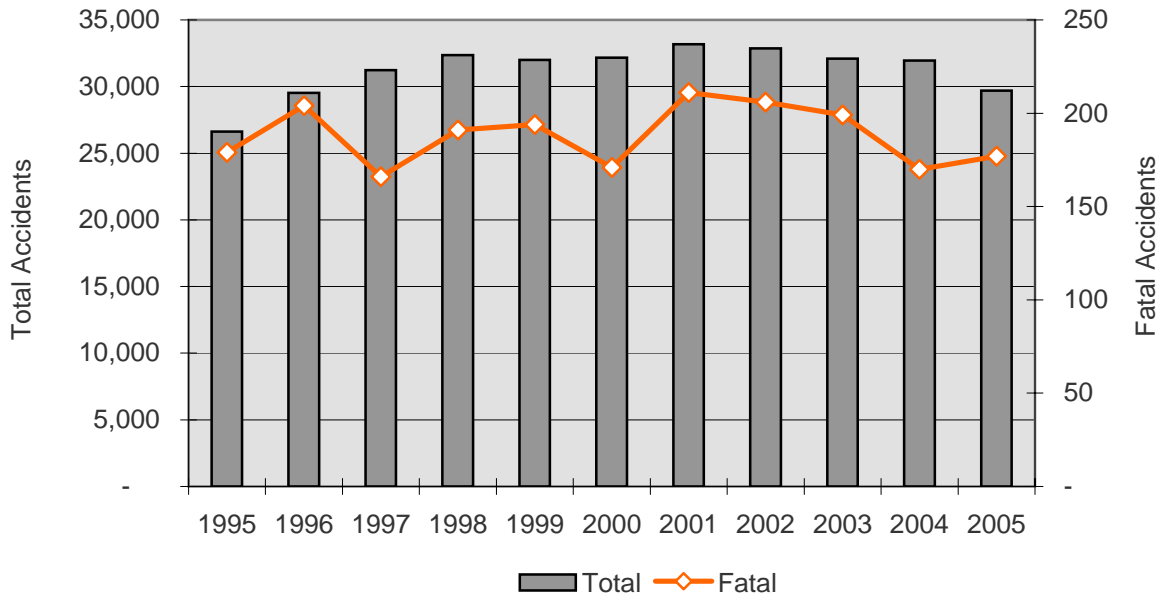

## Single-Vehicle Accidents

Year	Accidents				People	
	Total	Fatal	Injury	PDO*	Deaths	Injuries
1995	26,613	179	5,988	20,446	188	8,009
1996	29,526	204	6,452	22,870	216	8,838
1997	31,233	166	6,439	24,628	180	8,588
1998	32,352	191	6,395	25,766	201	8,584
1999	31,994	194	6,146	25,654	212	8,121
2000	32,170	171	6,144	25,855	181	8,107
2001	33,178	211	6,304	26,663	235	8,289
2002	32,863	206	6,183	26,474	220	8,122
2003	32,090	199	5,798	26,093	218	7,616
2004	31,960	170	5,657	26,133	190	7,296
2005	29,705	177	5,839	23,689	185	7,438
<b>Total:</b>	<b>343,684</b>	<b>2,068</b>	<b>67,345</b>	<b>274,271</b>	<b>2,226</b>	<b>89,008</b>

### Single-Vehicle Accidents

**In 2005, 29.6% of all single-vehicle accidents involved a collision with a deer.**

\*PDO - Property Damage Only accidents