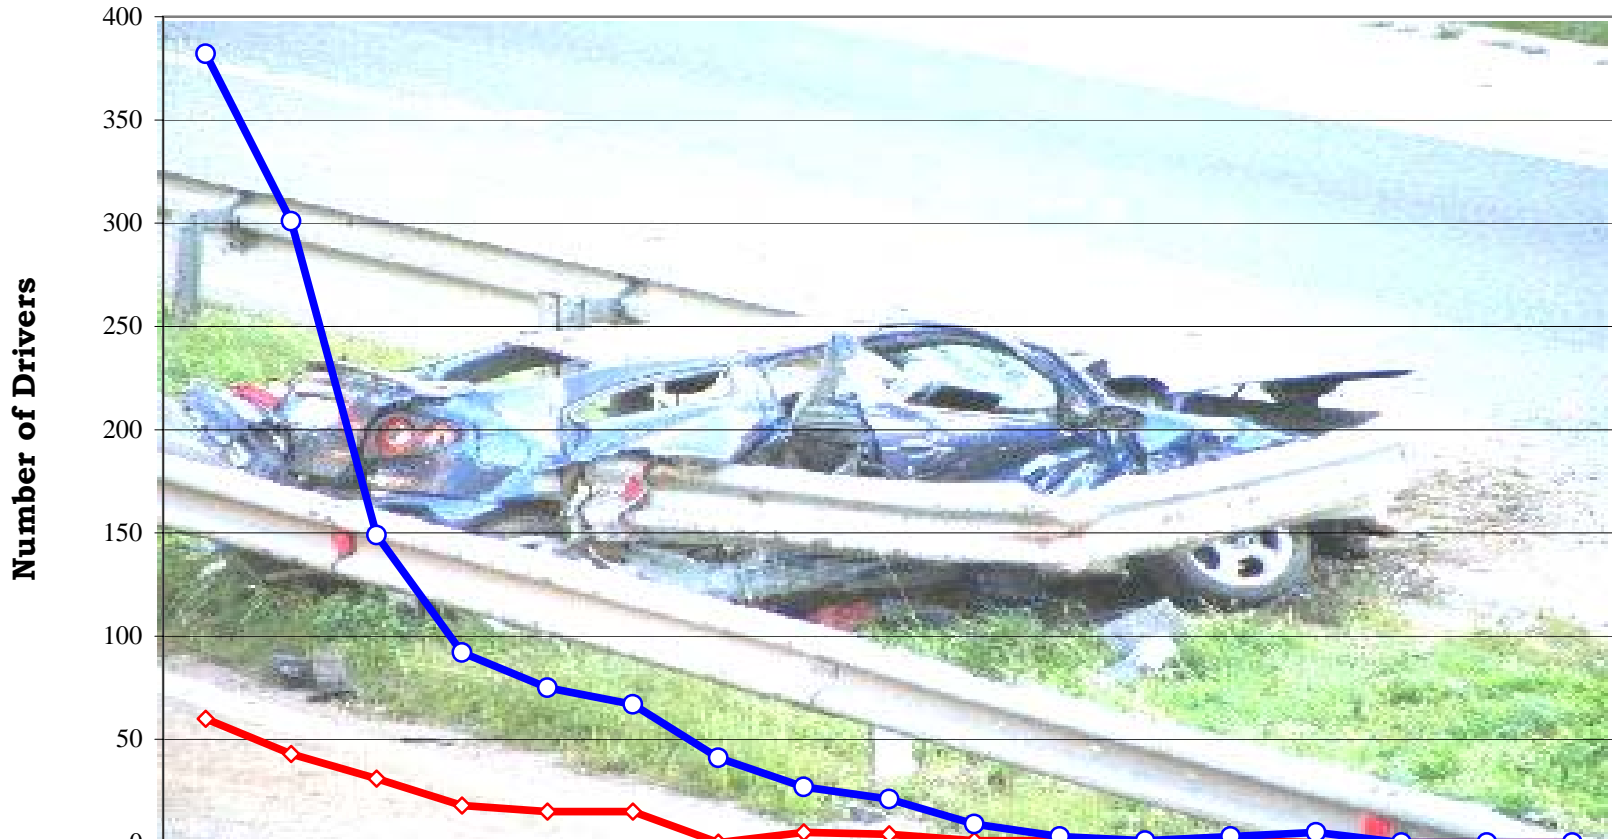

Reckless or Aggressive Driving

Reckless/Careless driving

Year	Accidents				People	
	Total	Fatal	Injury	PDO*	Deaths	Injured
2003	1,213	32	473	708	40	783
2004	1,399	35	501	863	39	796
2005	1,439	36	542	861	37	830
3-yr Total	4,051	103	1,516	2,432	116	2,409

Aggressive/Antagonistic driving

Year	Accidents				People	
	Total	Fatal	Injury	PDO*	Deaths	Injured
2003	215	4	70	141	4	124
2004	260	4	68	188	7	96
2005	239	4	74	161	4	108
3-yr Total	714	12	212	490	15	328

* PDO - Property Damage Only

Reckless or Aggressive Drivers by Age Group

Age Group	14 - 19	20 - 24	25 - 29	30 - 34	35 - 39	40 - 44	45 - 49	50 - 54	55 - 59	60 - 64	65 - 69	70 - 74	75 - 79	80 - 84	85 - 89	90 - 94	95+
Aggressive Drivers	60	43	31	18	15	15	0	5	4	1	1	0	1	0	0	0	0
Reckless Drivers	382	301	149	92	75	67	41	27	21	9	3	1	3	5	0	0	0