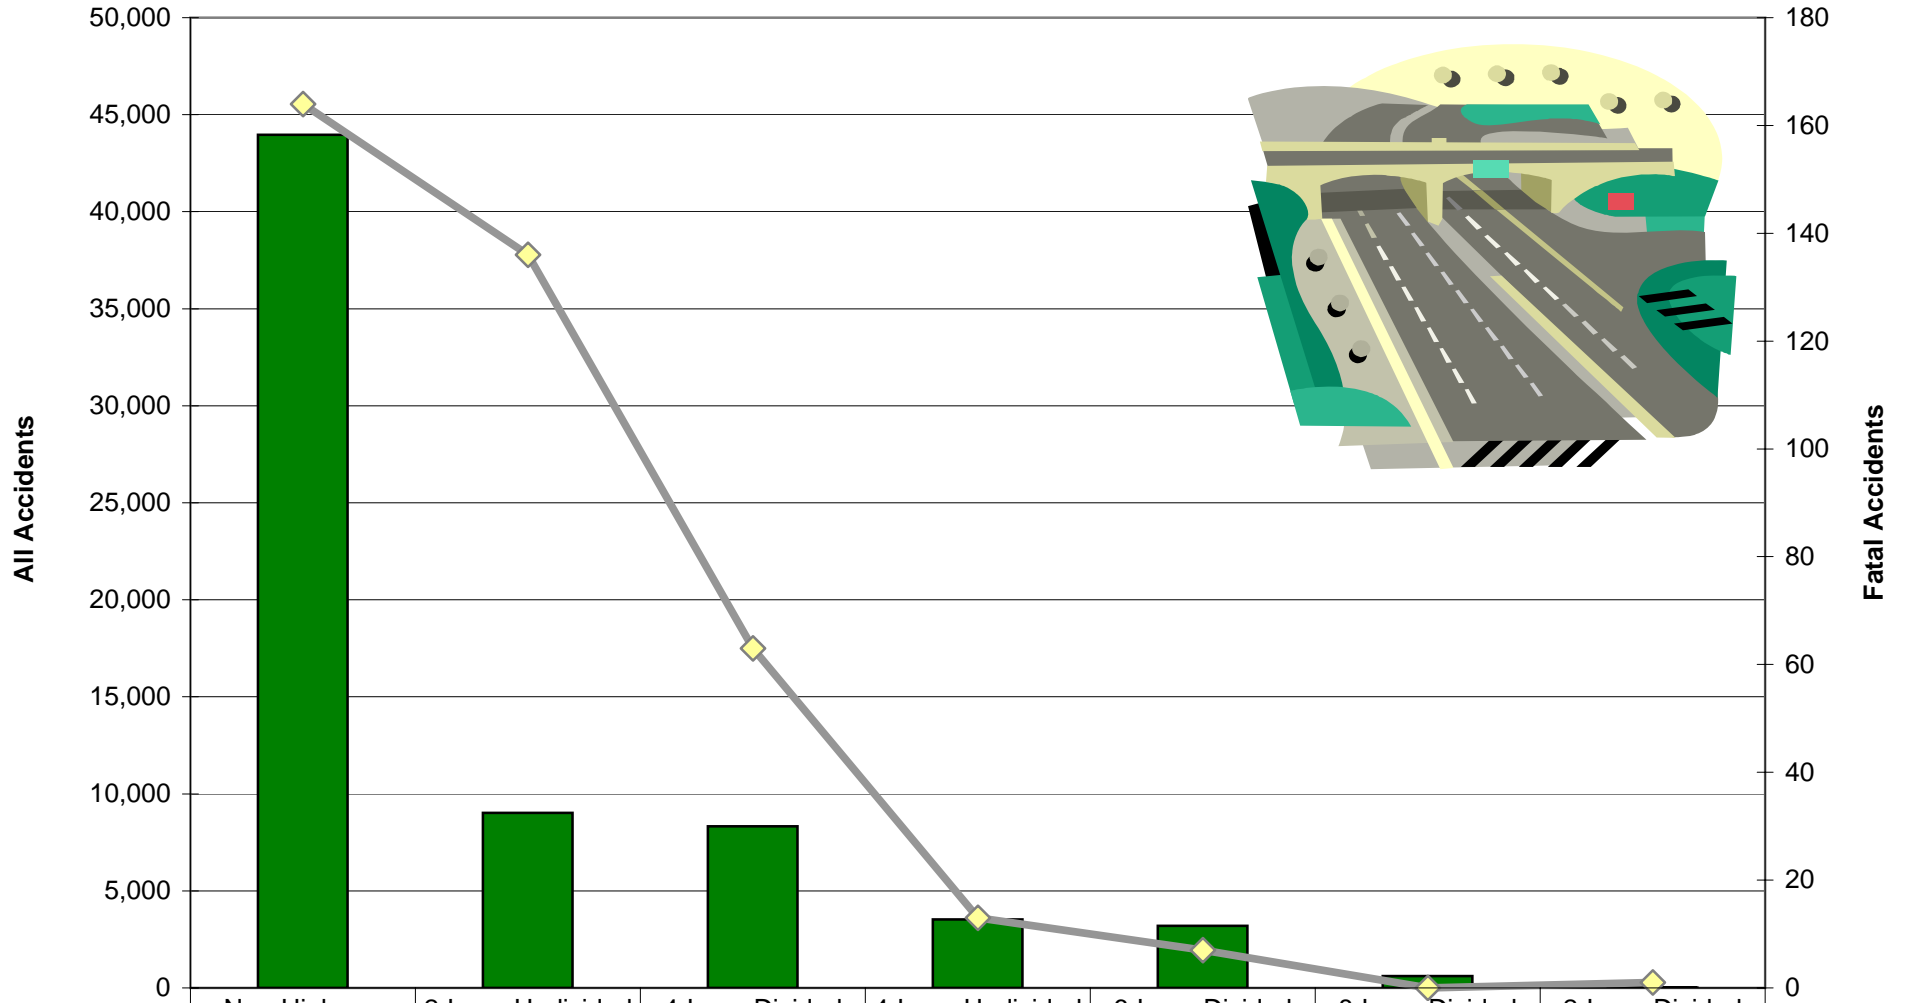

# Accidents by Lane Classification

All Accidents	43,963	9,020	8,331	3,537	3,206	605	13
Fatal Accidents	164	136	63	13	7	0	1