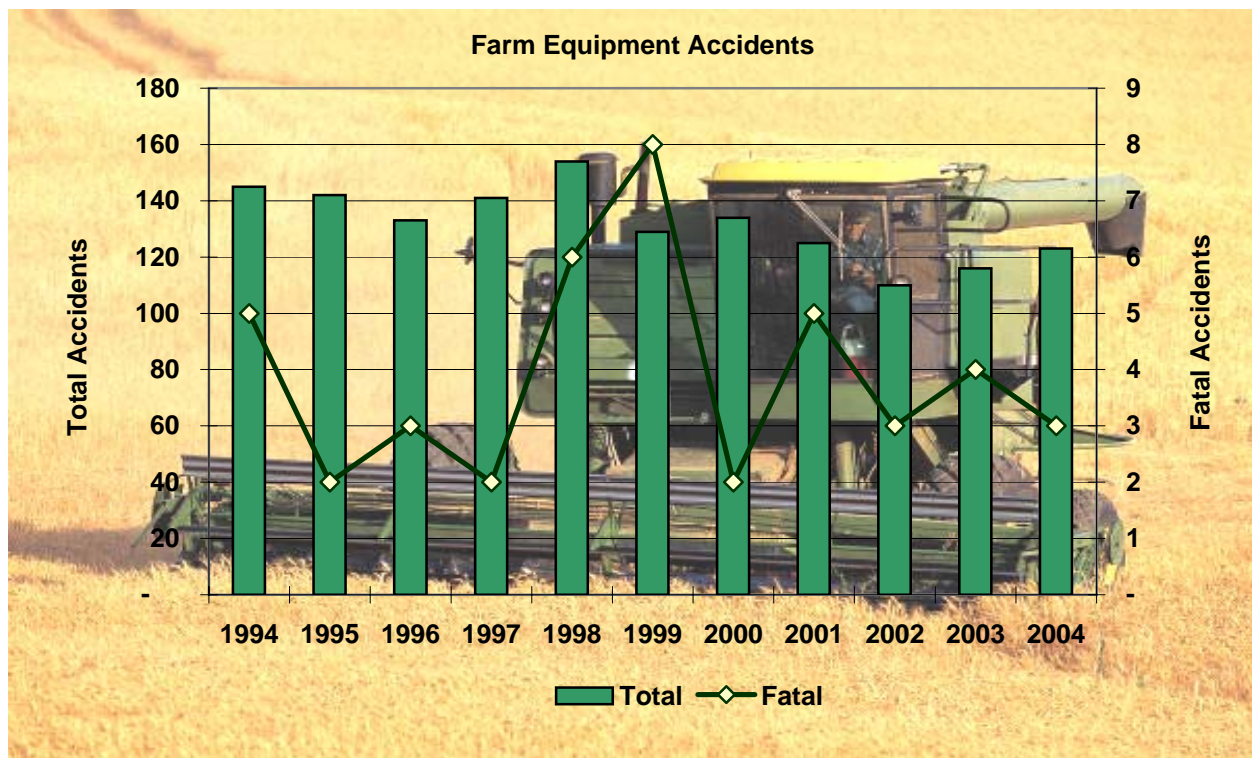

Farm Equipment Accidents

Year	Accidents				People	
	Total	Fatal	Injury	PDO*	Deaths	Injuries
1994	145	5	42	98	6	58
1995	142	2	40	100	2	66
1996	133	3	37	93	3	53
1997	141	2	31	108	3	40
1998	154	6	38	110	6	60
1999	129	8	41	80	8	65
2000	134	2	39	93	2	52
2001	125	5	33	87	6	44
2002	110	3	27	80	3	42
2003	116	4	30	82	4	44
2004	123	3	33	87	3	39
Total:	1,452	43	391	1,018	46	563

In 2004, 0.8% of all public roadway fatal accidents involved farm equipment.

*PDO - Property Damage Only accidents