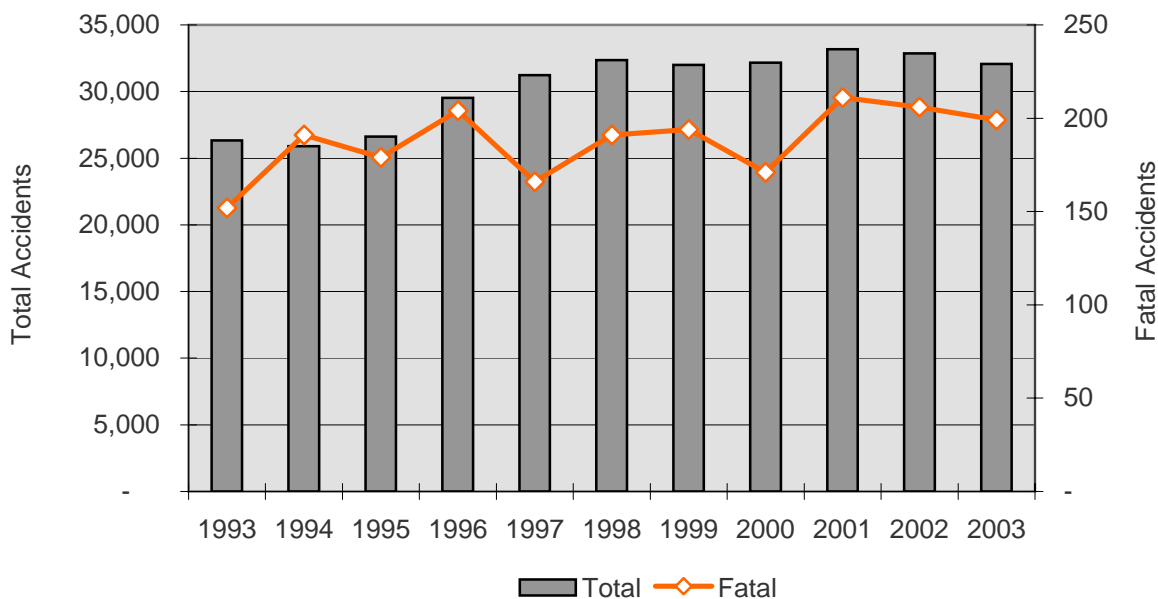

## Single-Vehicle Accidents

Year	Accidents				People	
	Total	Fatal	Injury	PDO*	Deaths	Injuries
1993	26,336	152	5,896	20,288	162	7,808
1994	25,894	191	6,106	19,597	201	8,218
1995	26,613	179	5,988	20,446	188	8,009
1996	29,526	204	6,452	22,870	216	8,838
1997	31,233	166	6,439	24,628	180	8,588
1998	32,352	191	6,395	25,766	201	8,584
1999	31,994	194	6,146	25,654	212	8,121
2000	32,171	171	6,145	25,855	181	8,108
2001	33,178	211	6,304	26,663	235	8,289
2002	32,861	206	6,183	26,472	220	8,122
2003	32,078	199	5,796	26,083	218	7,615
<b>Total:</b>	<b>334,236</b>	<b>2,064</b>	<b>67,850</b>	<b>264,322</b>	<b>2,214</b>	<b>90,300</b>

### Single-Vehicle Accidents

**In 2003, 28.3% of all single-vehicle accidents involved a collision with a deer.**

\*PDO - Property Damage Only accidents