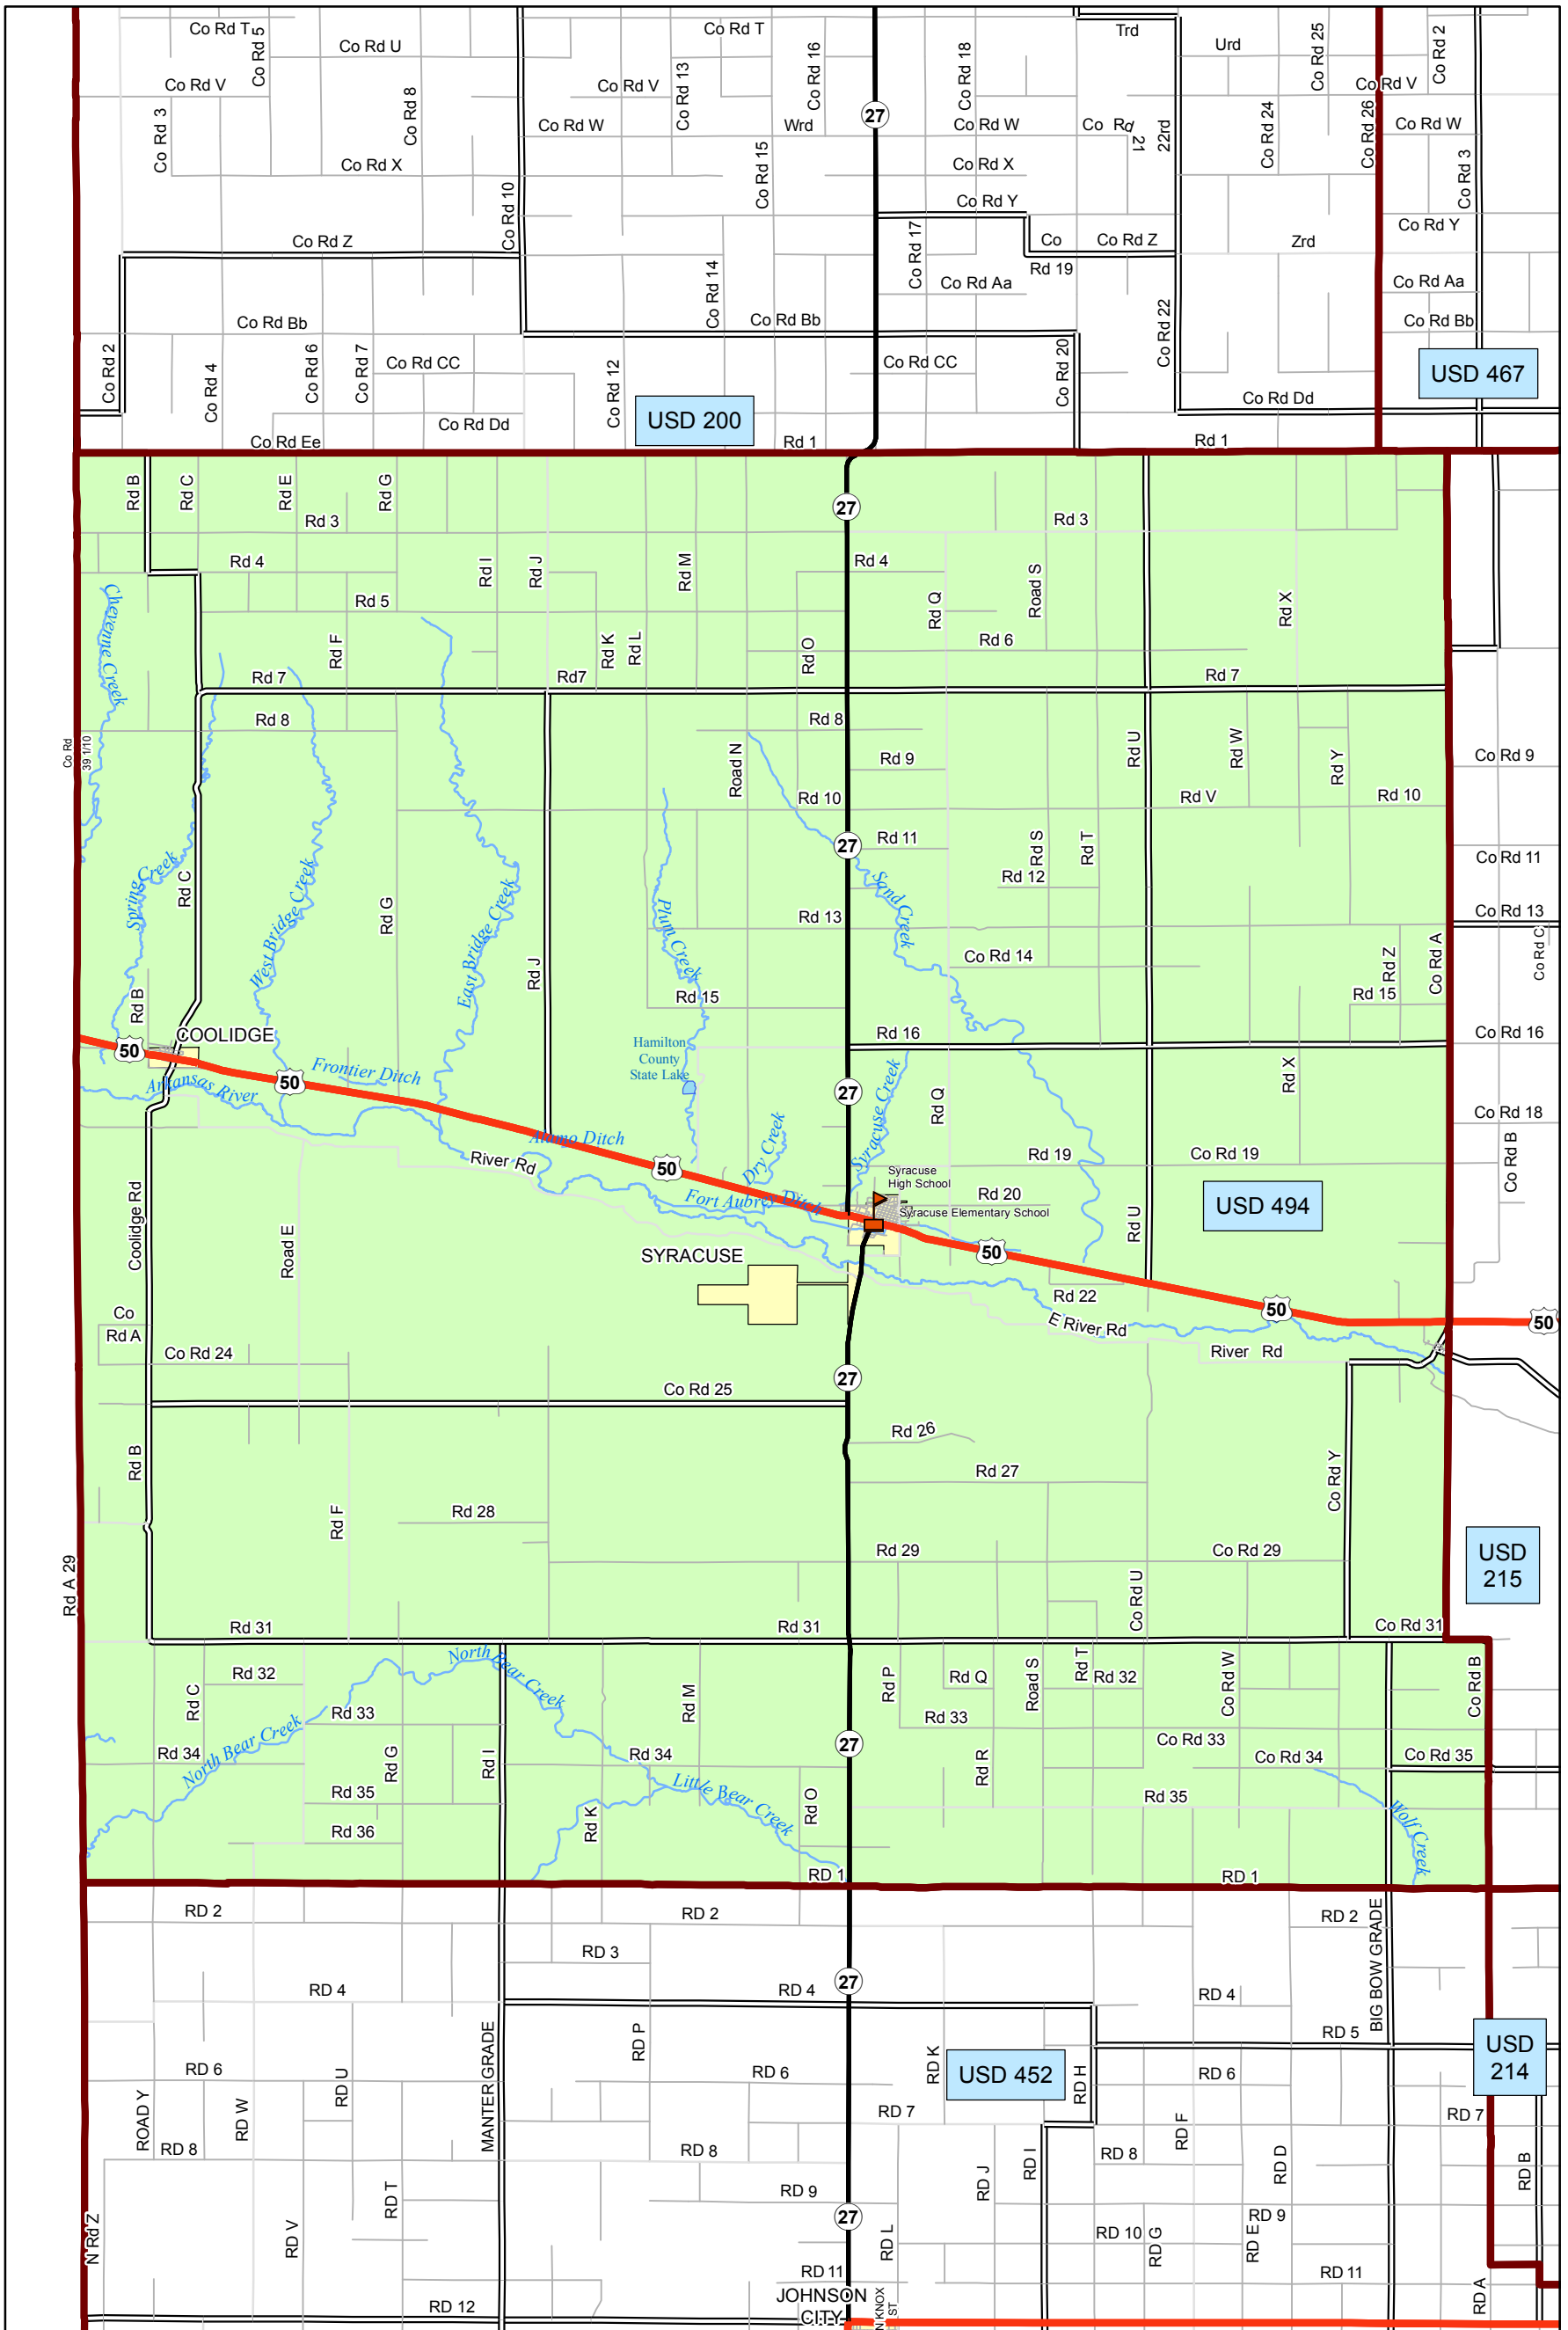

# USD 494 District Map

PREPARED BY THE  
**KANSAS DEPARTMENT OF TRANSPORTATION**  
**BUREAU OF TRANSPORTATION PLANNING**

MAP CREATED TUESDAY, JUNE 02, 2015

KDOT makes no warranties, guarantees, or representations for accuracy of this information and assumes no liability for errors or omissions.

-  Primary/Secondary School
-  Post Secondary School
-  District Boundaries