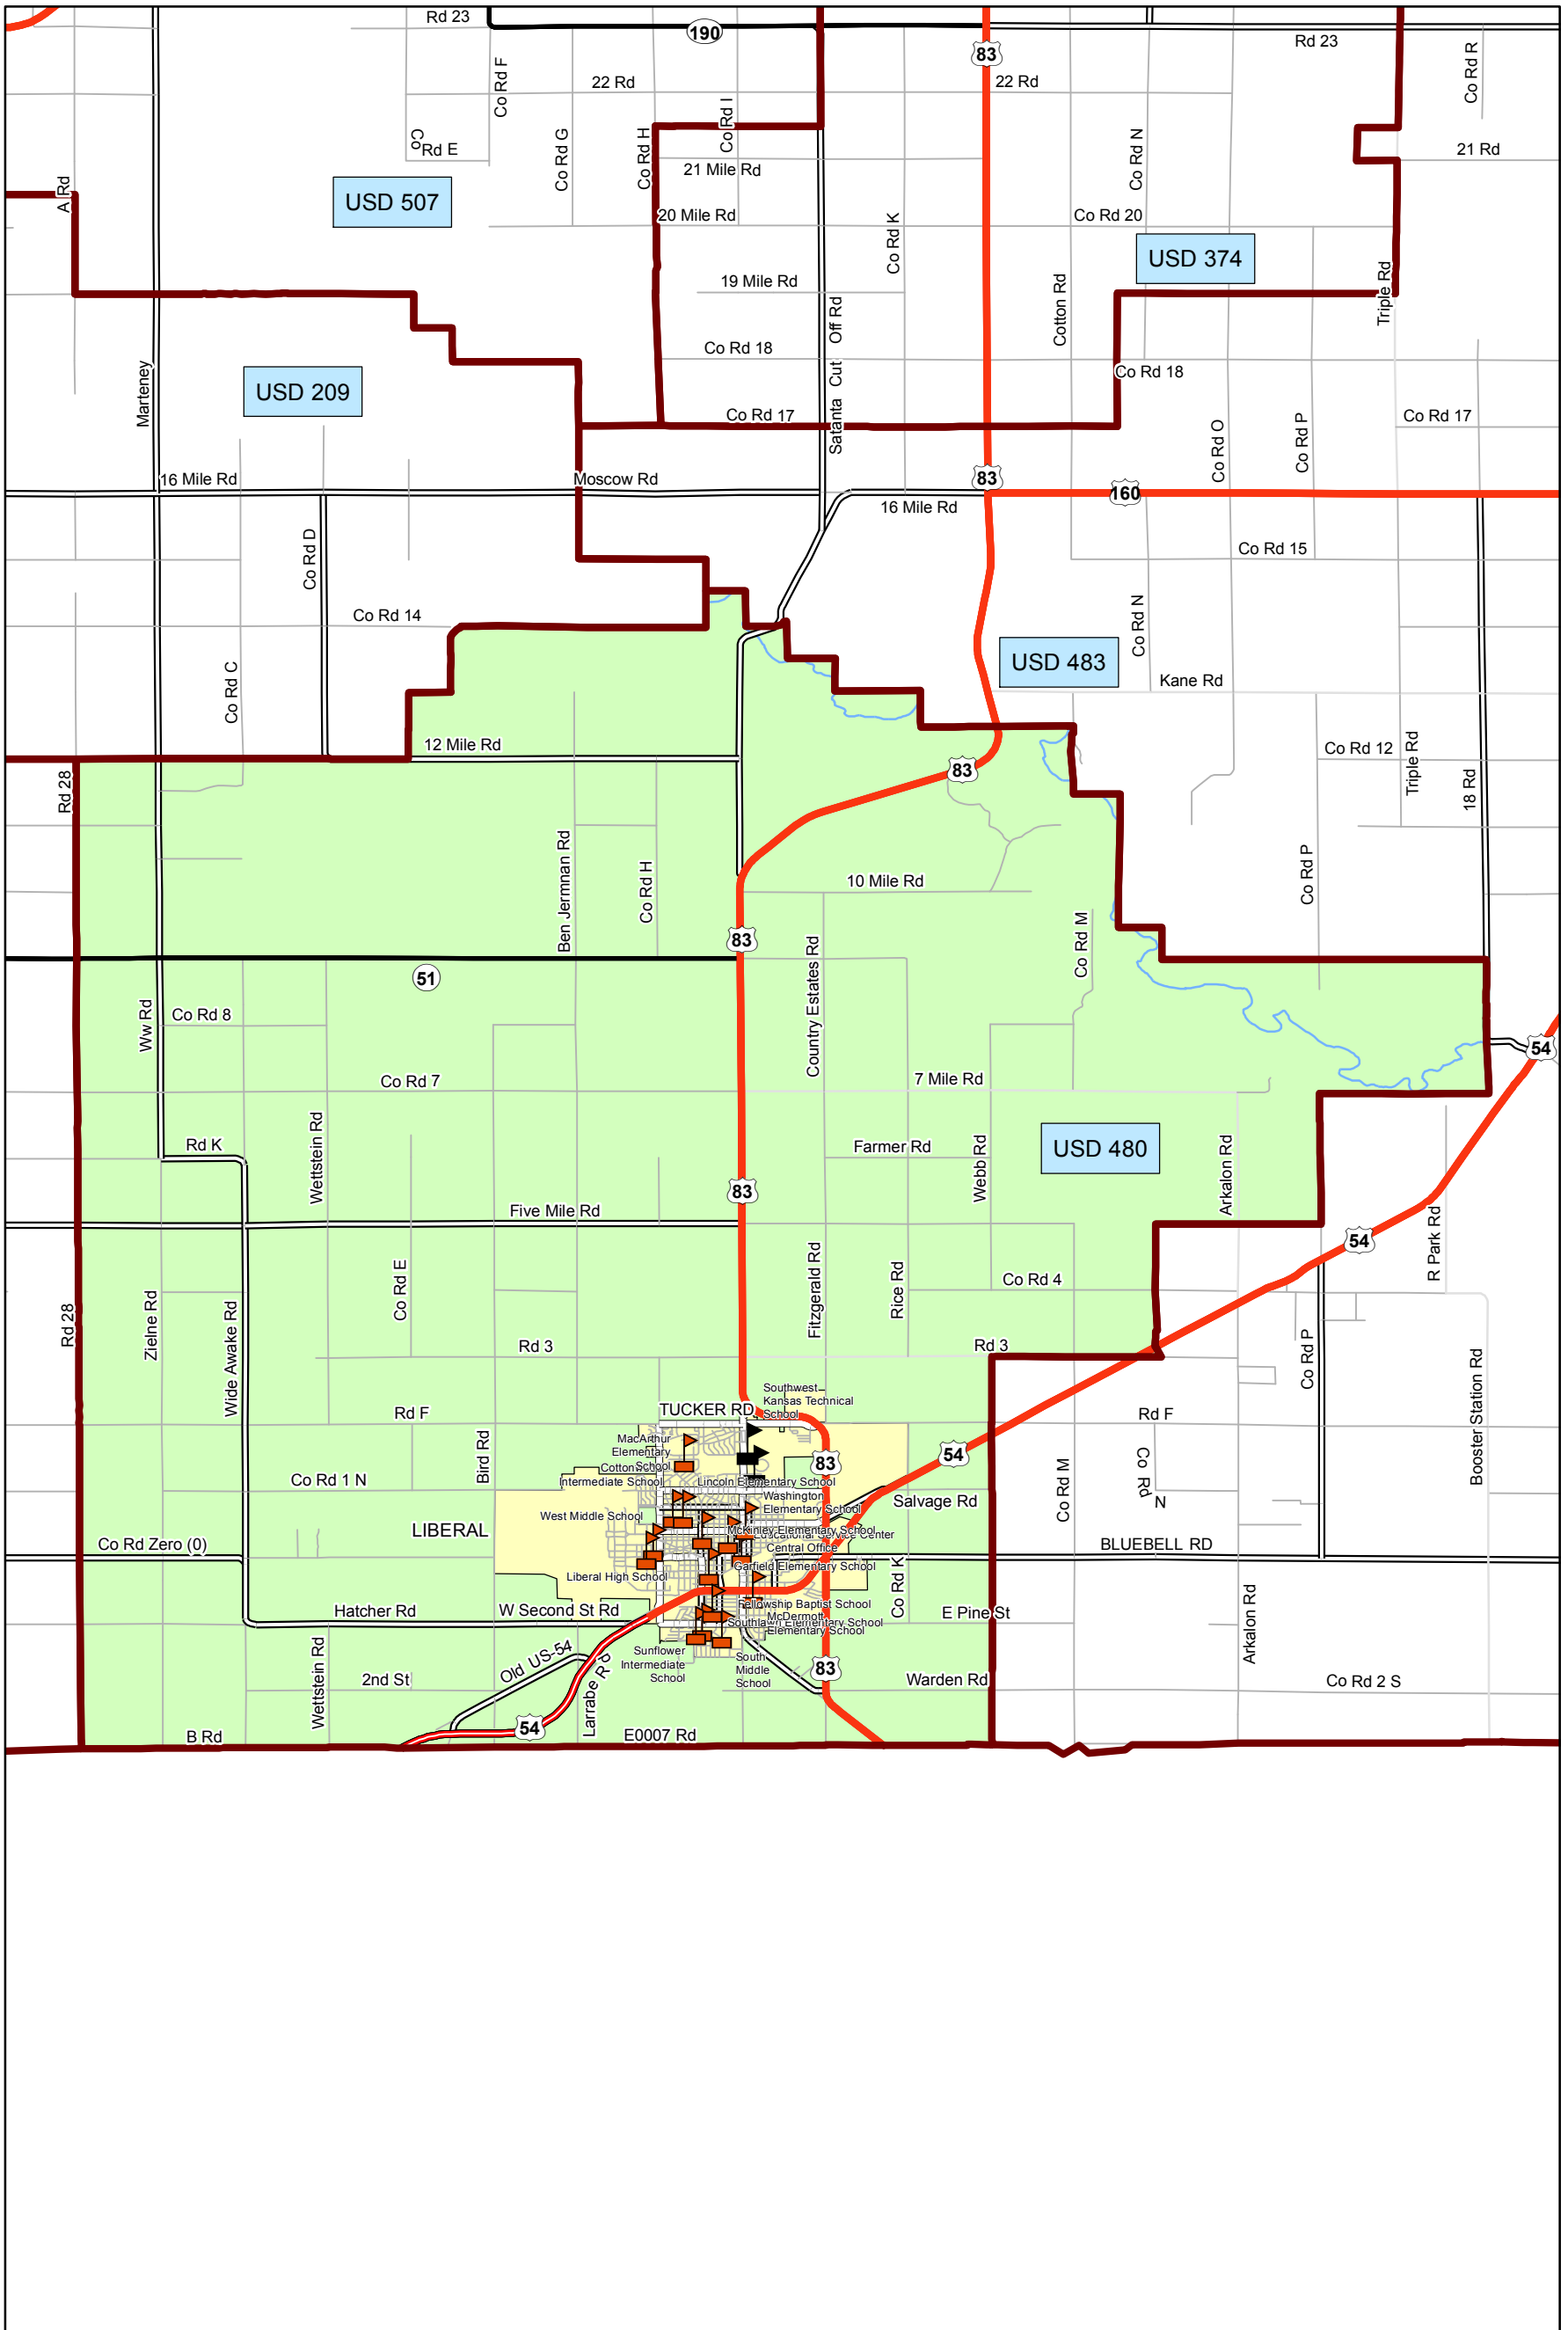

# USD 480 District Map

PREPARED BY THE  
**KANSAS DEPARTMENT OF TRANSPORTATION**  
**BUREAU OF TRANSPORTATION PLANNING**

MAP CREATED TUESDAY, JUNE 02, 2015

KDOT makes no warranties, guarantees, or representations for accuracy of this information and assumes no liability for errors or omissions.

-  Primary/Secondary School
-  Post Secondary School
-  District Boundaries