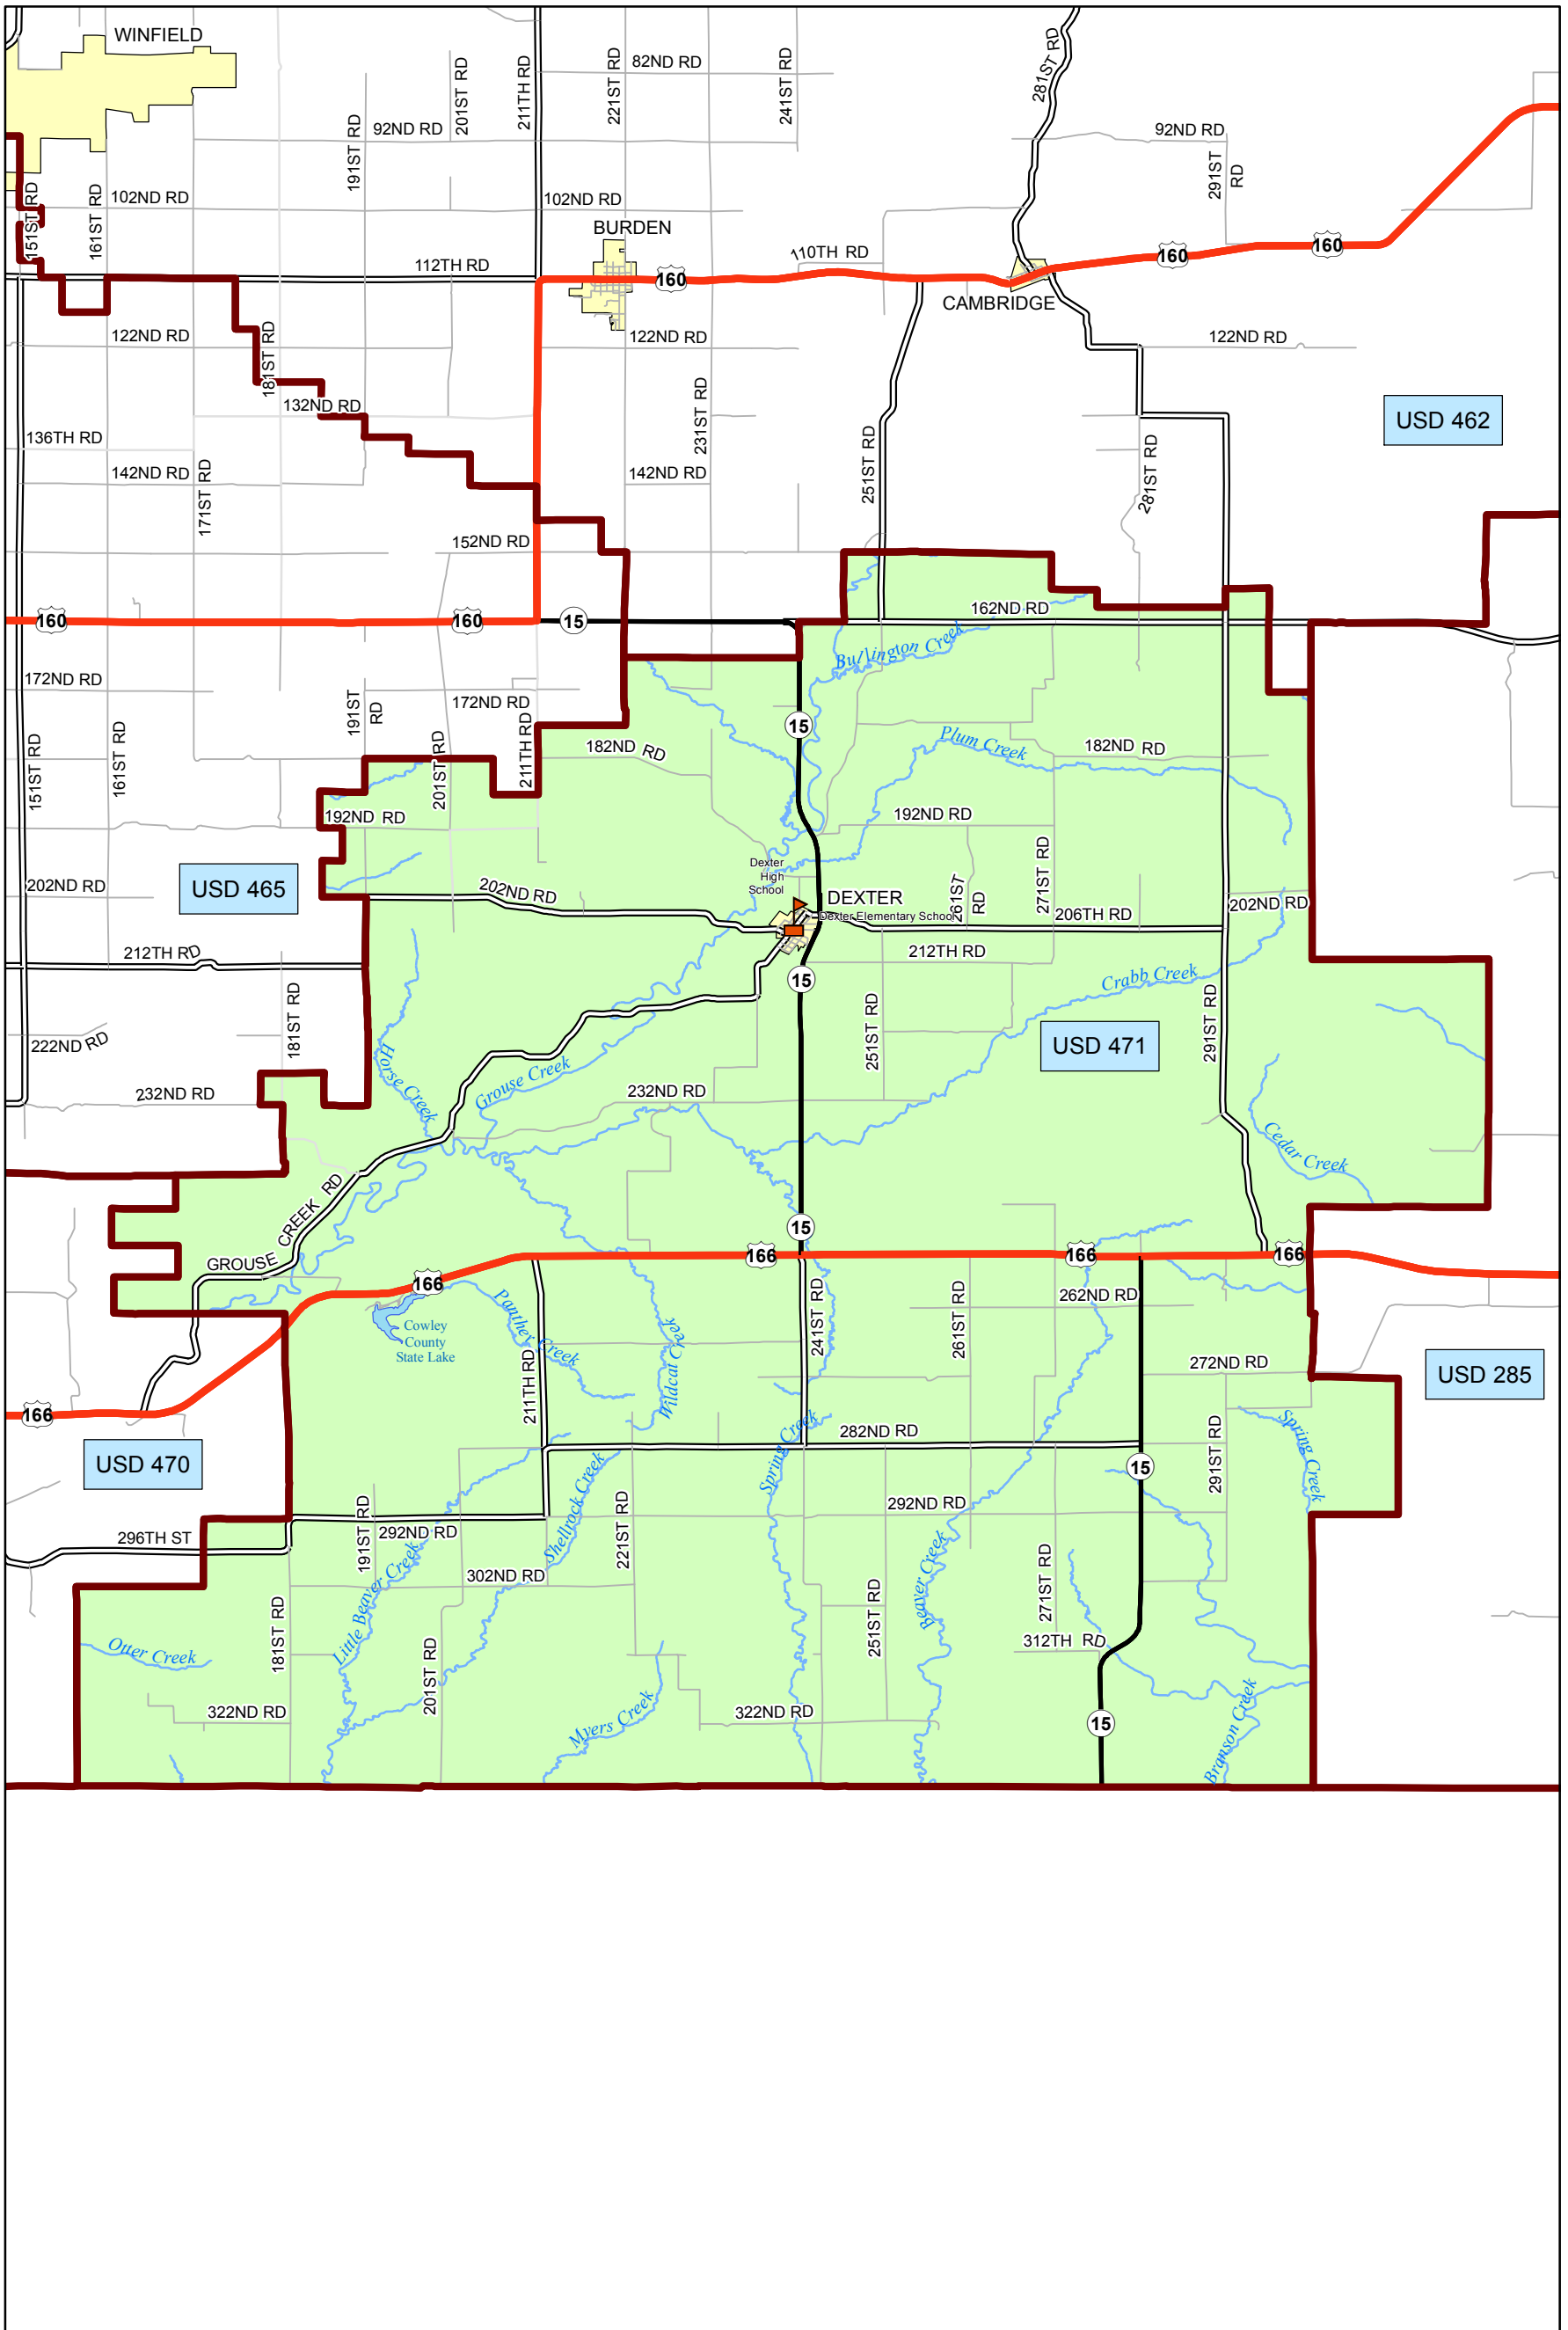

# USD 471 District Map

PREPARED BY THE  
**KANSAS DEPARTMENT OF TRANSPORTATION**  
**BUREAU OF TRANSPORTATION PLANNING**

MAP CREATED TUESDAY, JUNE 02, 2015

KDOT makes no warranties, guarantees, or representations for accuracy of this information and assumes no liability for errors or omissions.

-  Primary/Secondary School
-  Post Secondary School
-  District Boundaries