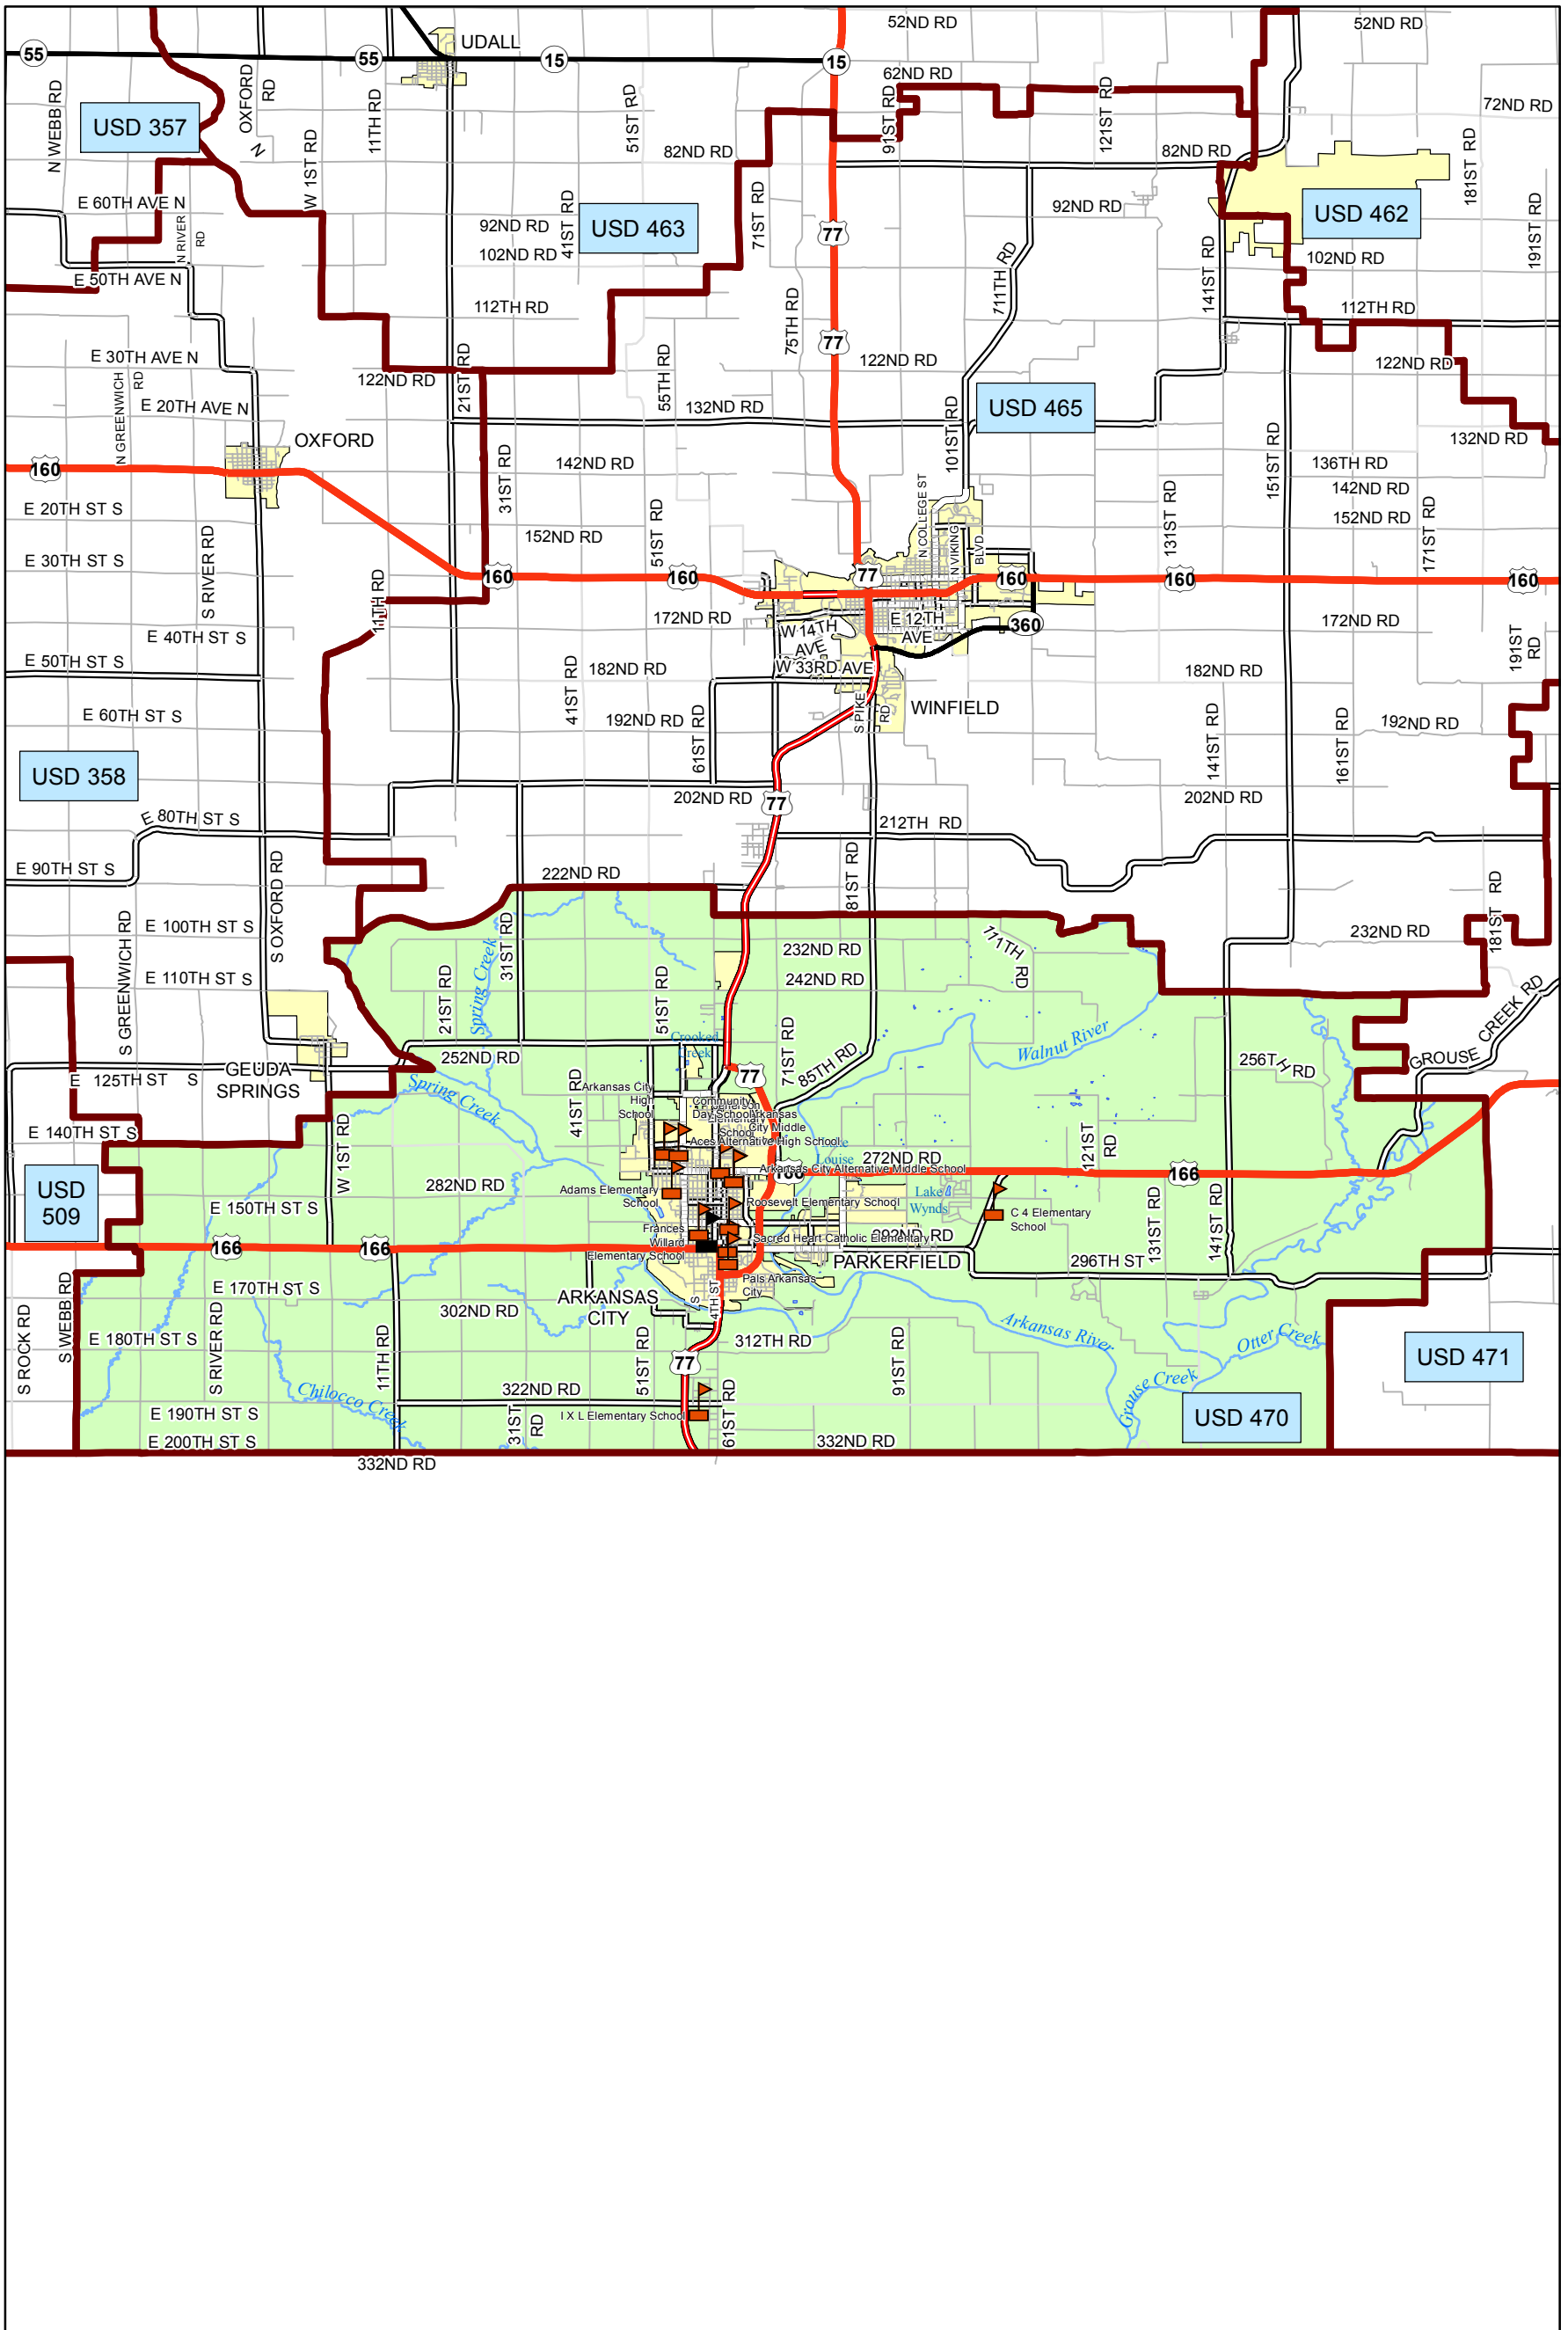

USD 470 District Map

PREPARED BY THE
KANSAS DEPARTMENT OF TRANSPORTATION
BUREAU OF TRANSPORTATION PLANNING

MAP CREATED TUESDAY, JUNE 02, 2015

KDOT makes no warranties, guarantees, or representations for accuracy of this information and assumes no liability for errors or omissions.

-  Primary/Secondary School
-  Post Secondary School
-  District Boundaries