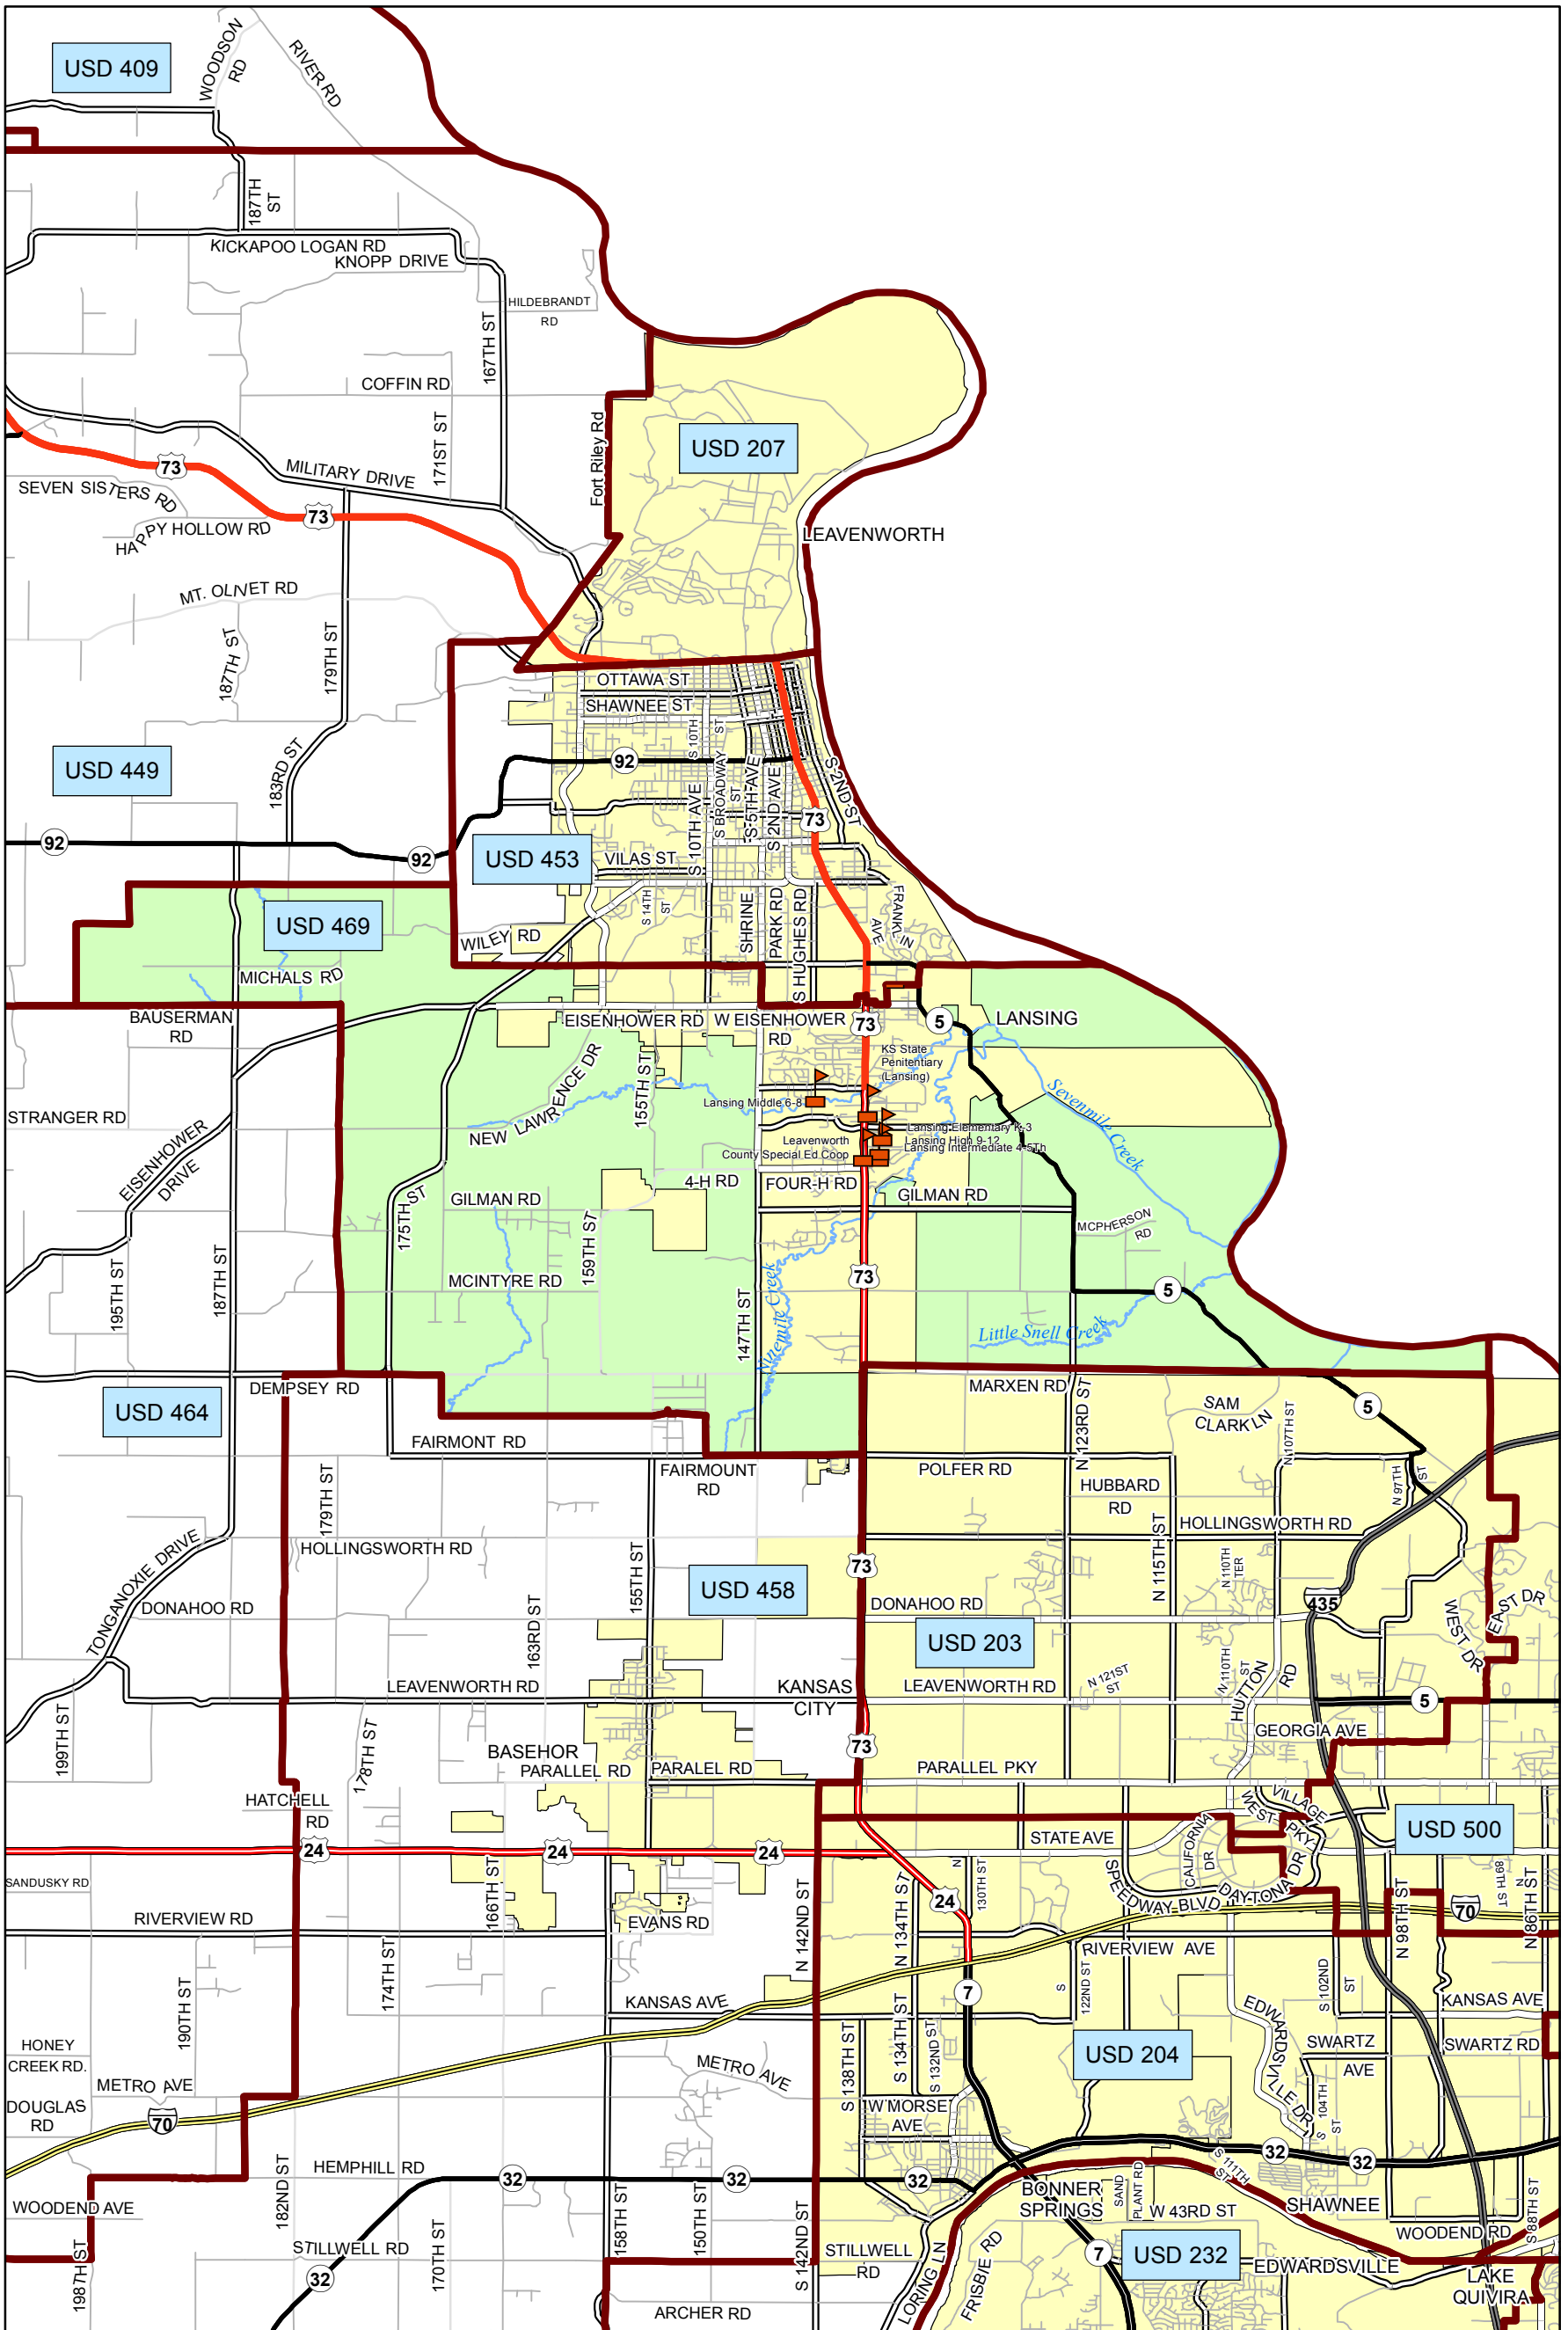

USD 469 District Map

PREPARED BY THE
KANSAS DEPARTMENT OF TRANSPORTATION
BUREAU OF TRANSPORTATION PLANNING

MAP CREATED TUESDAY, JUNE 02, 2015

KDOT makes no warranties, guarantees, or representations for accuracy of this information and assumes no liability for errors or omissions.

-  Primary/Secondary School
-  Post Secondary School
-  District Boundaries