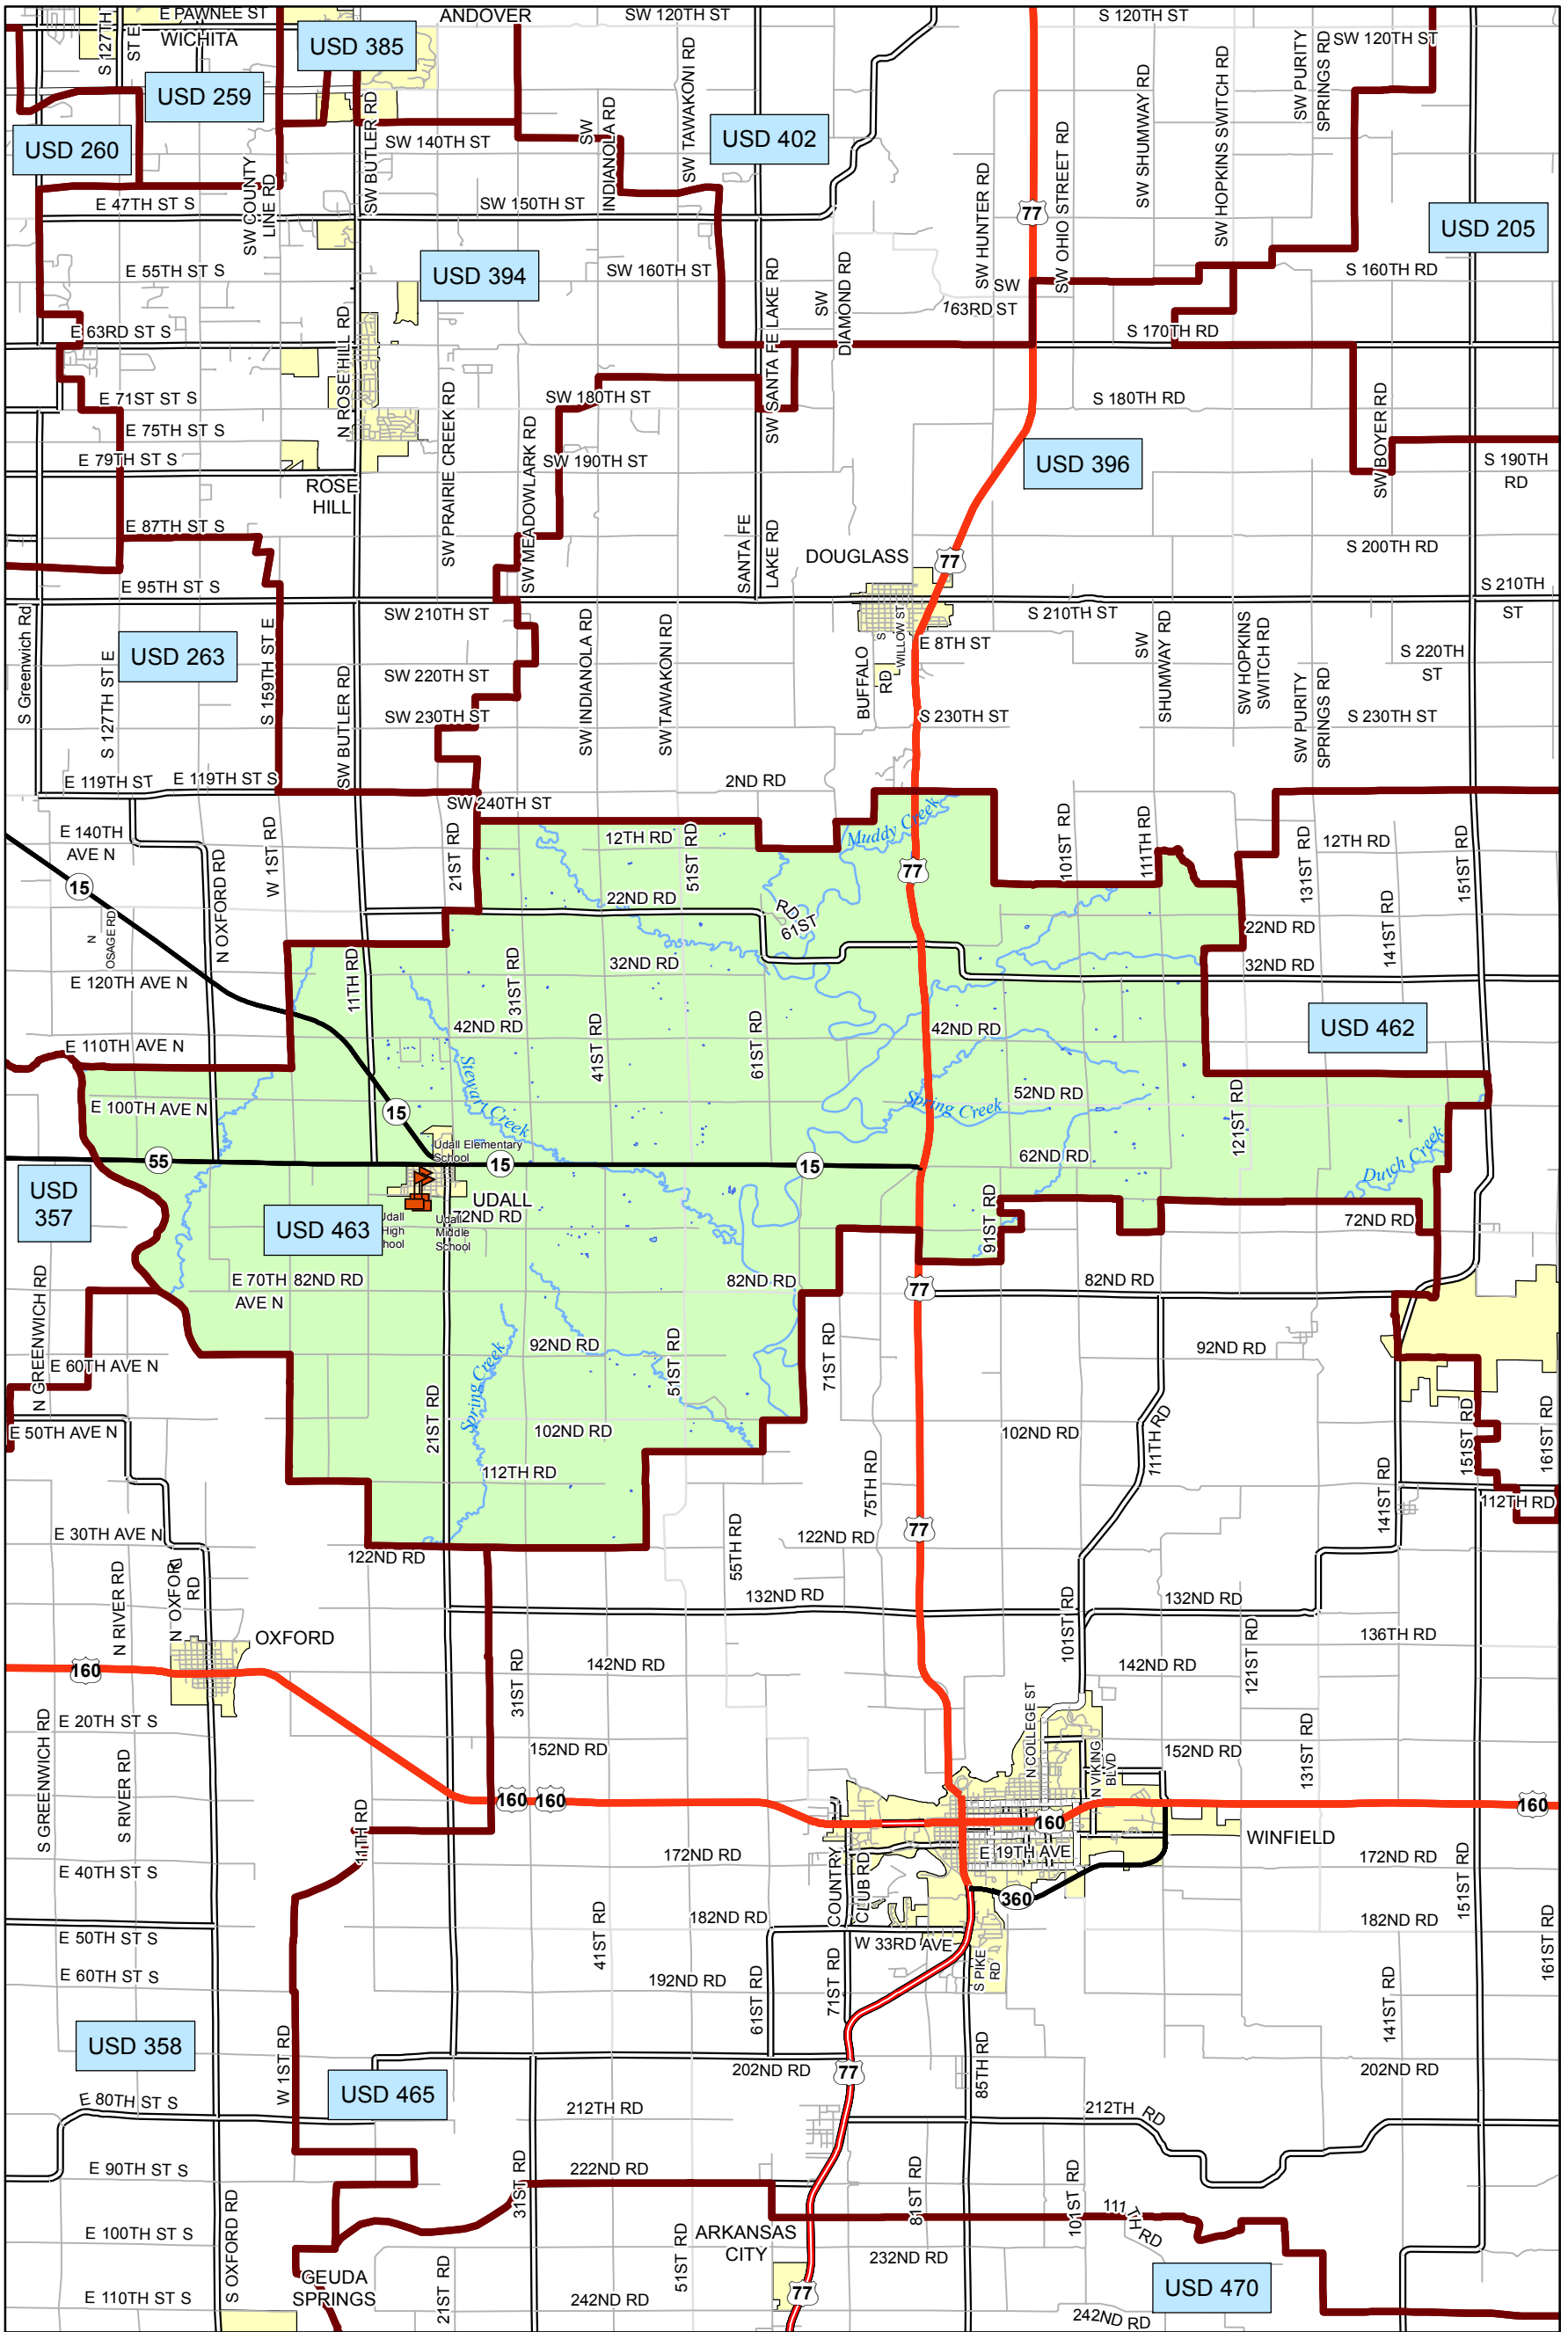

USD 463 District Map

PREPARED BY THE
KANSAS DEPARTMENT OF TRANSPORTATION
BUREAU OF TRANSPORTATION PLANNING

MAP CREATED TUESDAY, JUNE 02, 2015

KDOT makes no warranties, guarantees, or representations for accuracy of this information and assumes no liability for errors or omissions.

-  Primary/Secondary School
-  Post Secondary School
-  District Boundaries