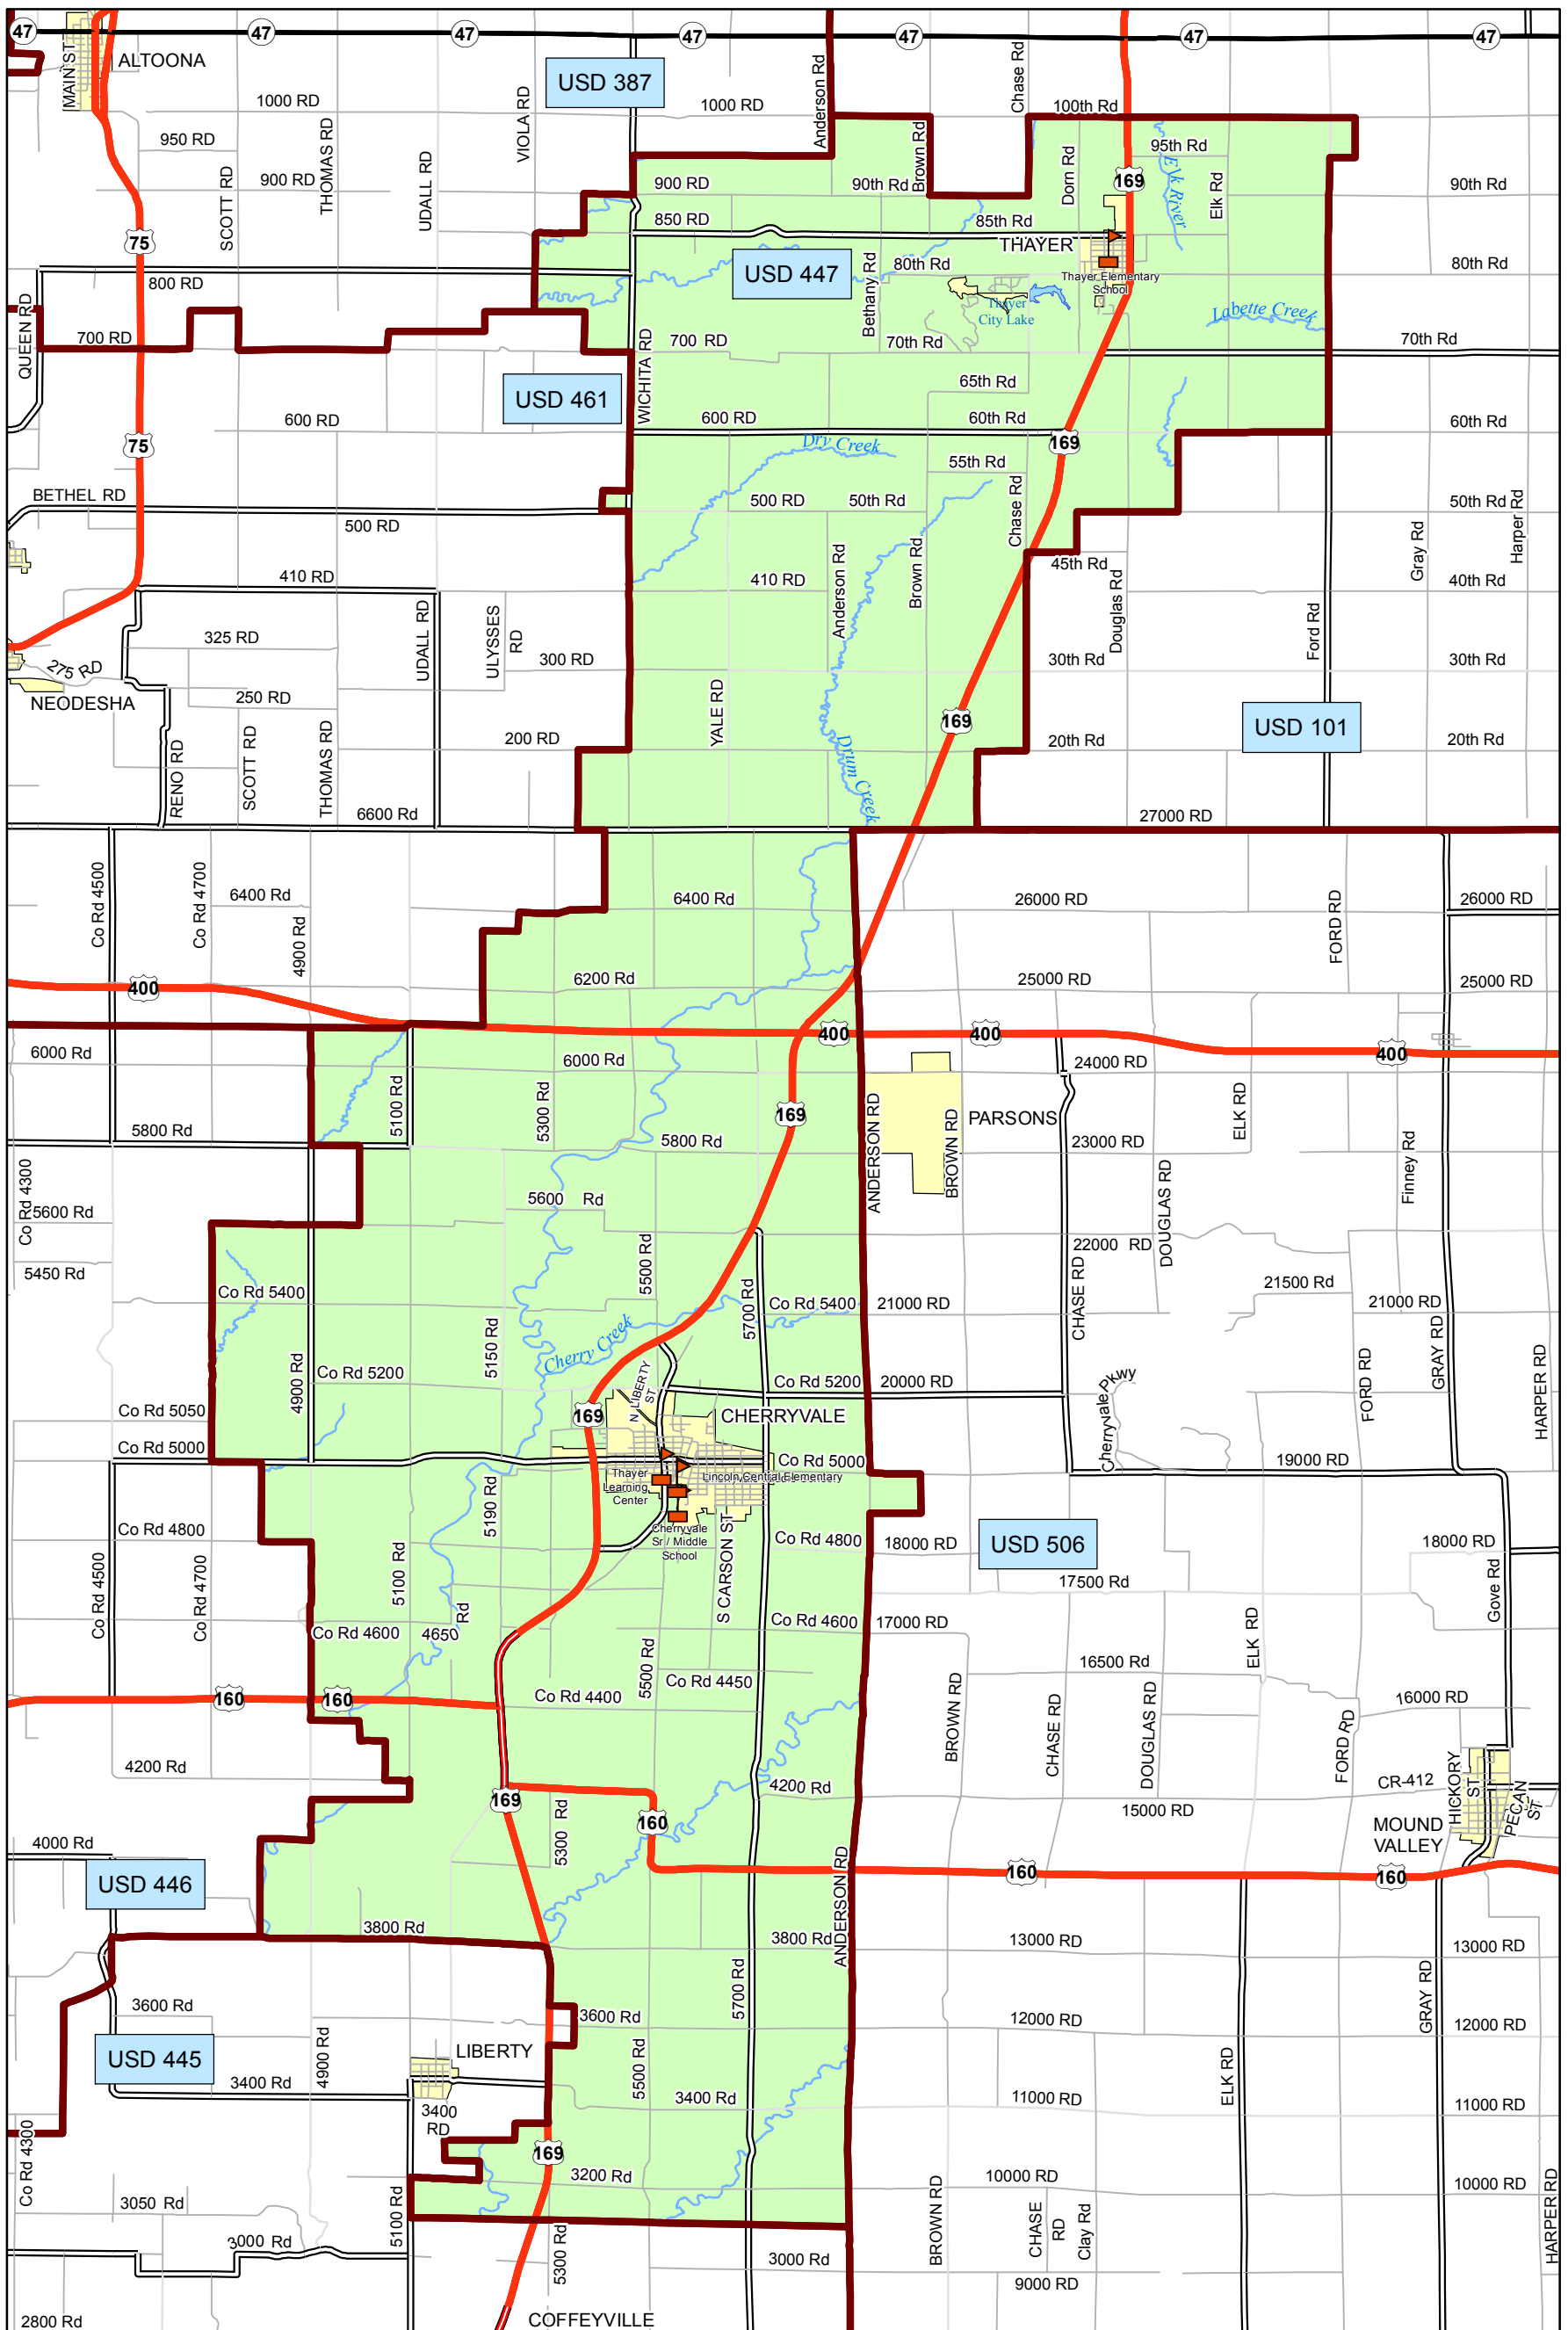

USD 447 District Map

PREPARED BY THE
KANSAS DEPARTMENT OF TRANSPORTATION
BUREAU OF TRANSPORTATION PLANNING

MAP CREATED TUESDAY, JUNE 02, 2015

KDOT makes no warranties, guarantees, or representations for accuracy of this information and assumes no liability for errors or omissions.

-  Primary/Secondary School
-  Post Secondary School
-  District Boundaries