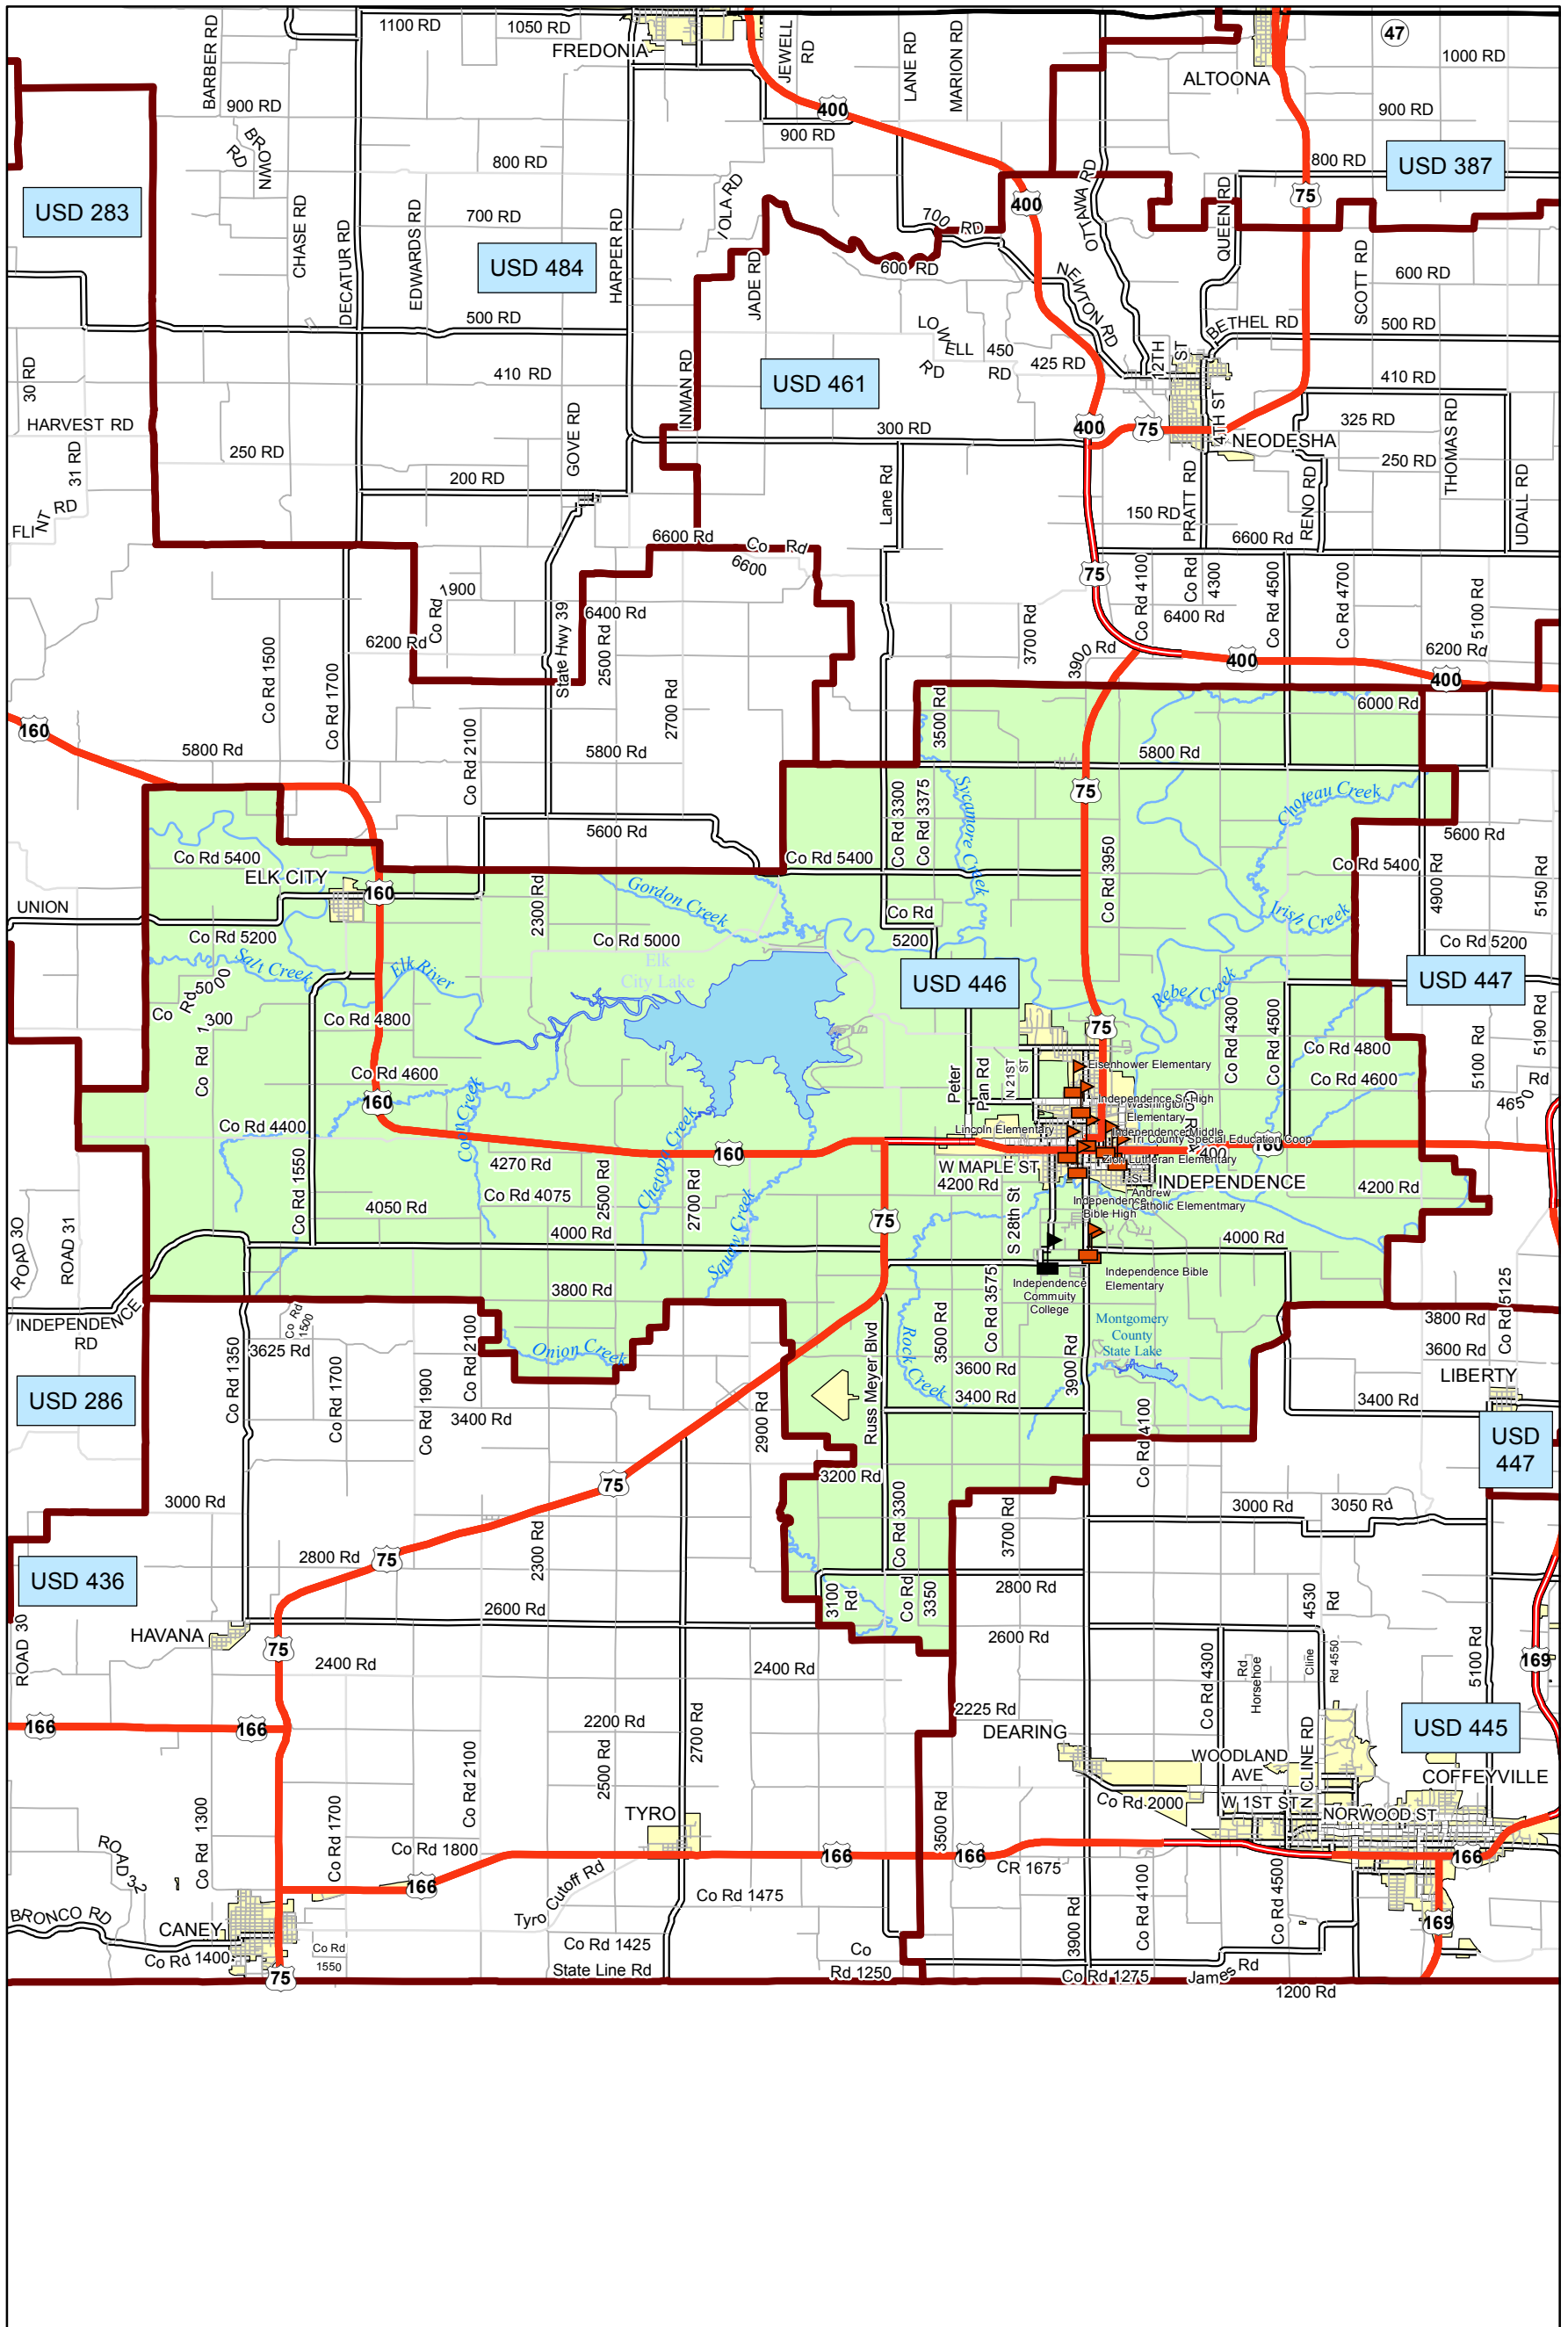

USD 446 District Map

PREPARED BY THE
KANSAS DEPARTMENT OF TRANSPORTATION
BUREAU OF TRANSPORTATION PLANNING

MAP CREATED TUESDAY, JUNE 02, 2015

KDOT makes no warranties, guarantees, or representations for accuracy of this information and assumes no liability for errors or omissions.

-  Primary/Secondary School
-  Post Secondary School
-  District Boundaries