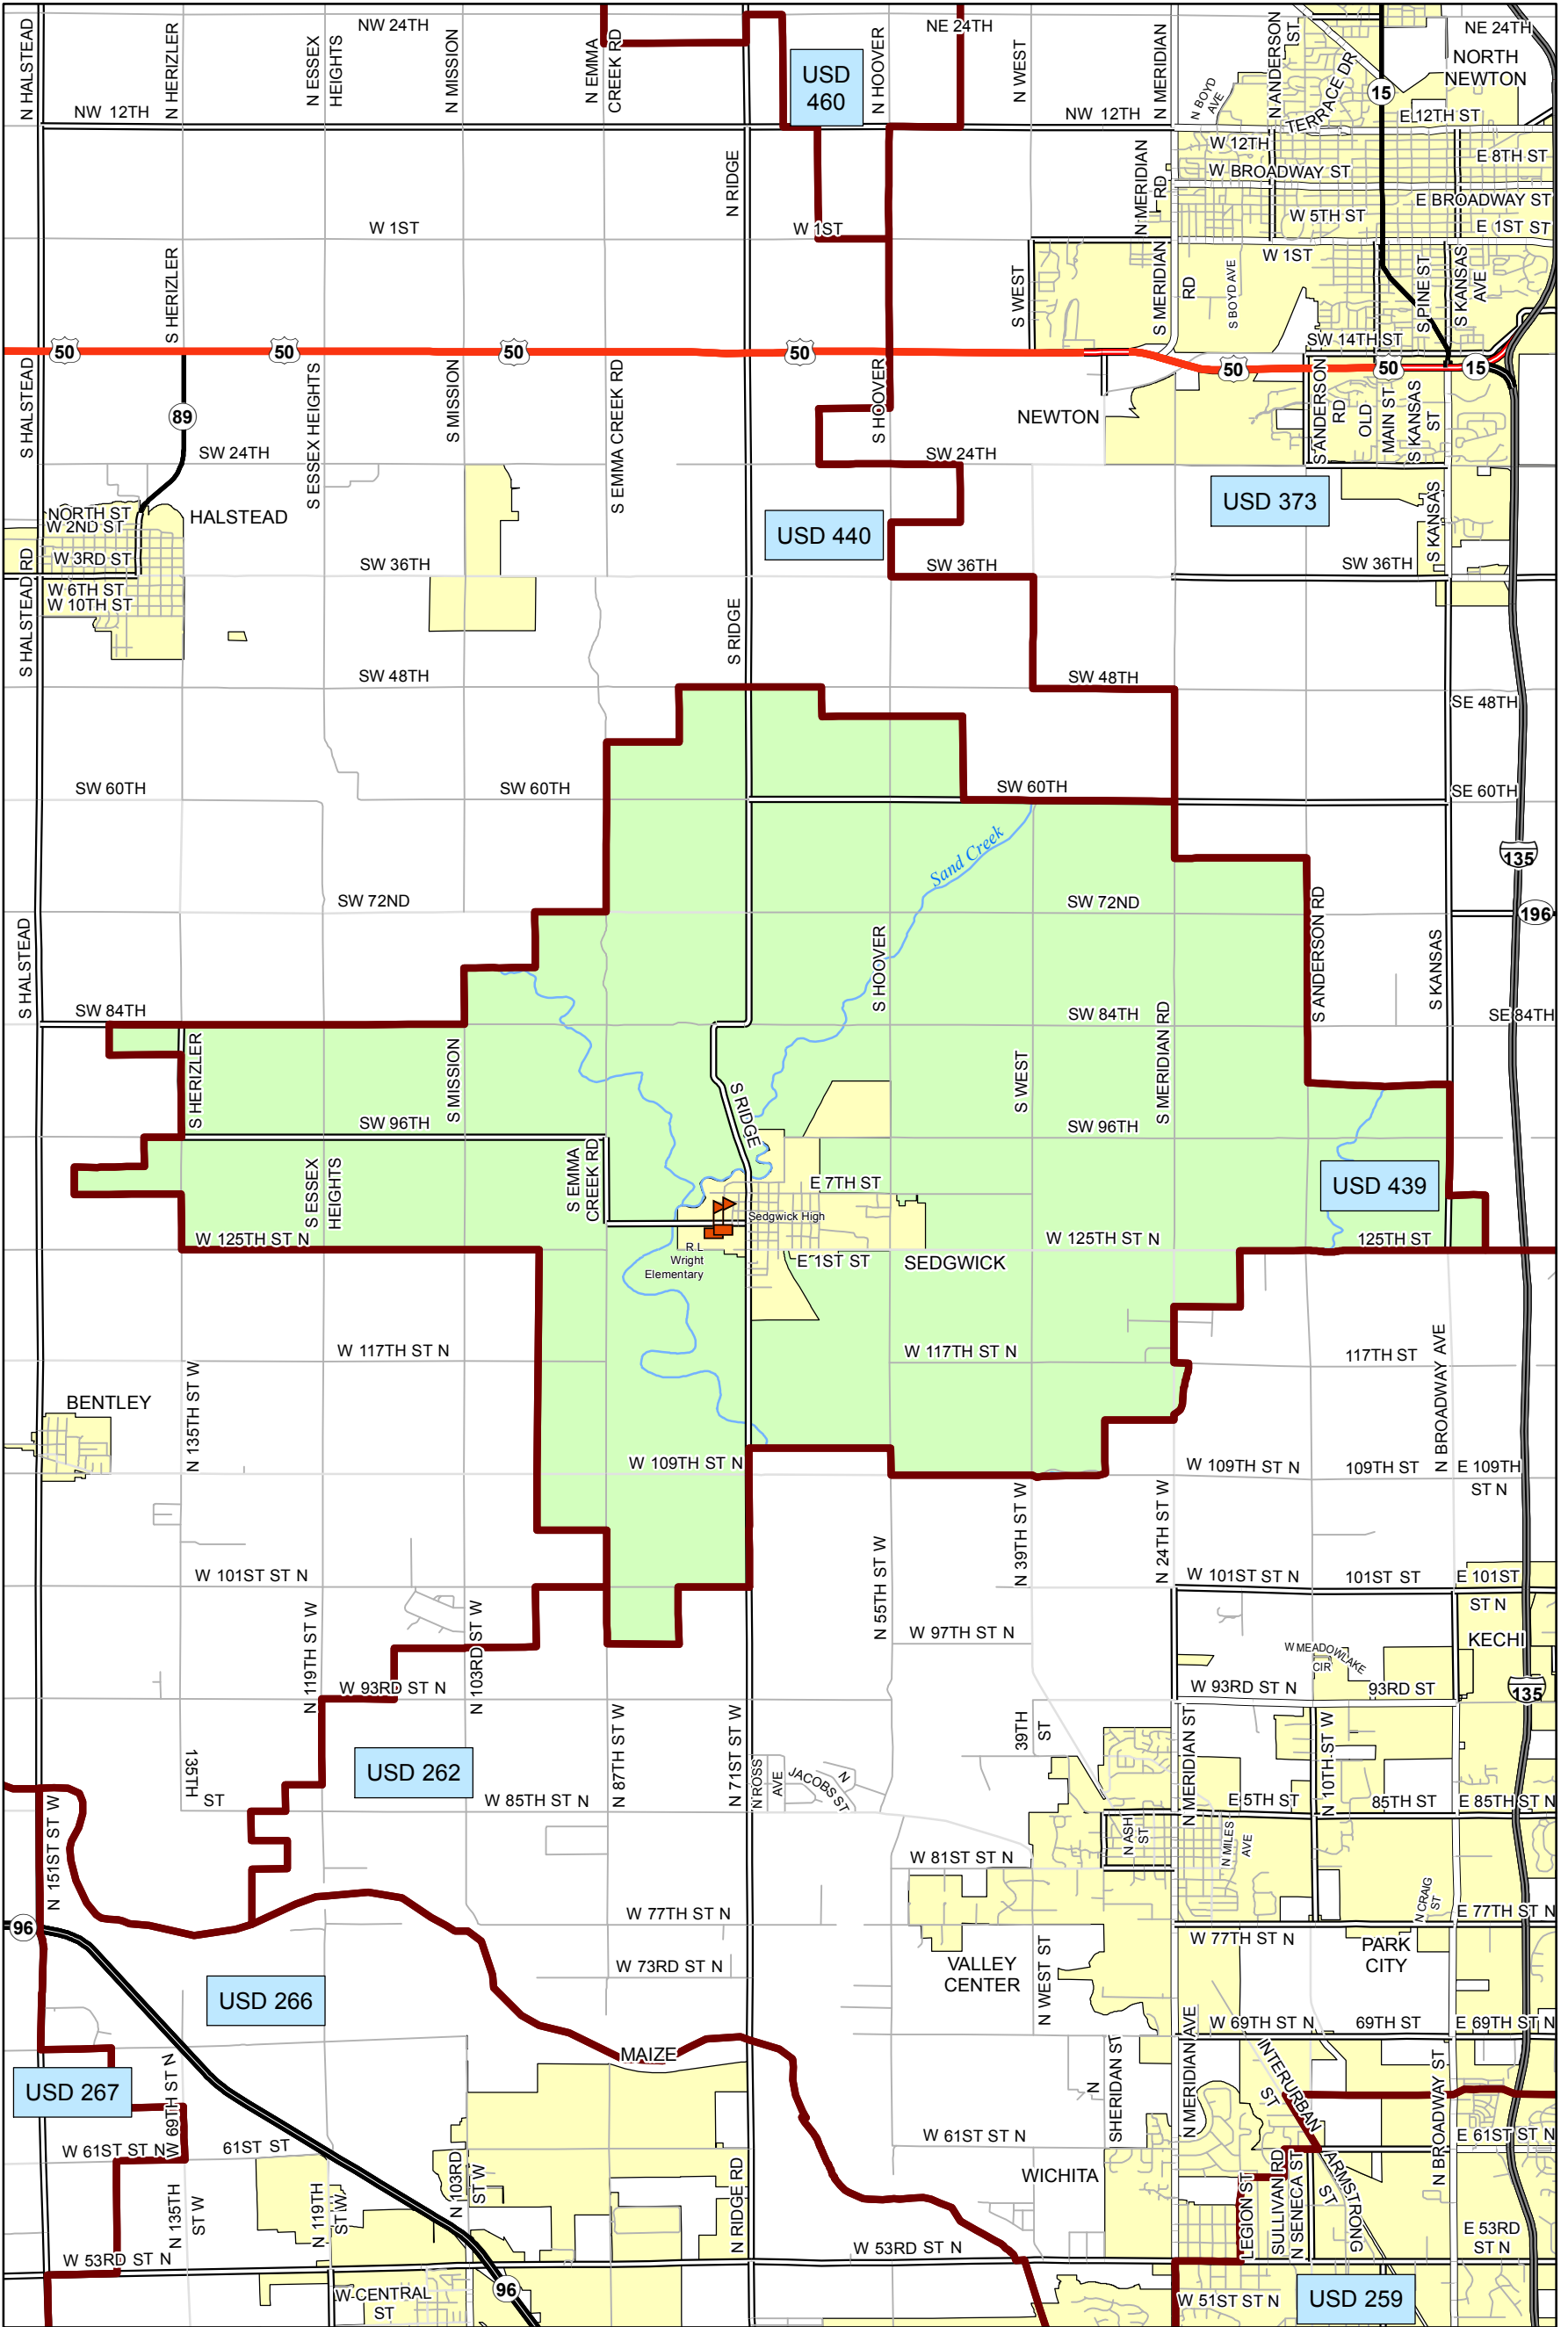

# USD 439 District Map

PREPARED BY THE  
**KANSAS DEPARTMENT OF TRANSPORTATION**  
**BUREAU OF TRANSPORTATION PLANNING**

MAP CREATED TUESDAY, JUNE 02, 2015

KDOT makes no warranties, guarantees, or representations for accuracy of this information and assumes no liability for errors or omissions.

-  Primary/Secondary School
-  Post Secondary School
-  District Boundaries