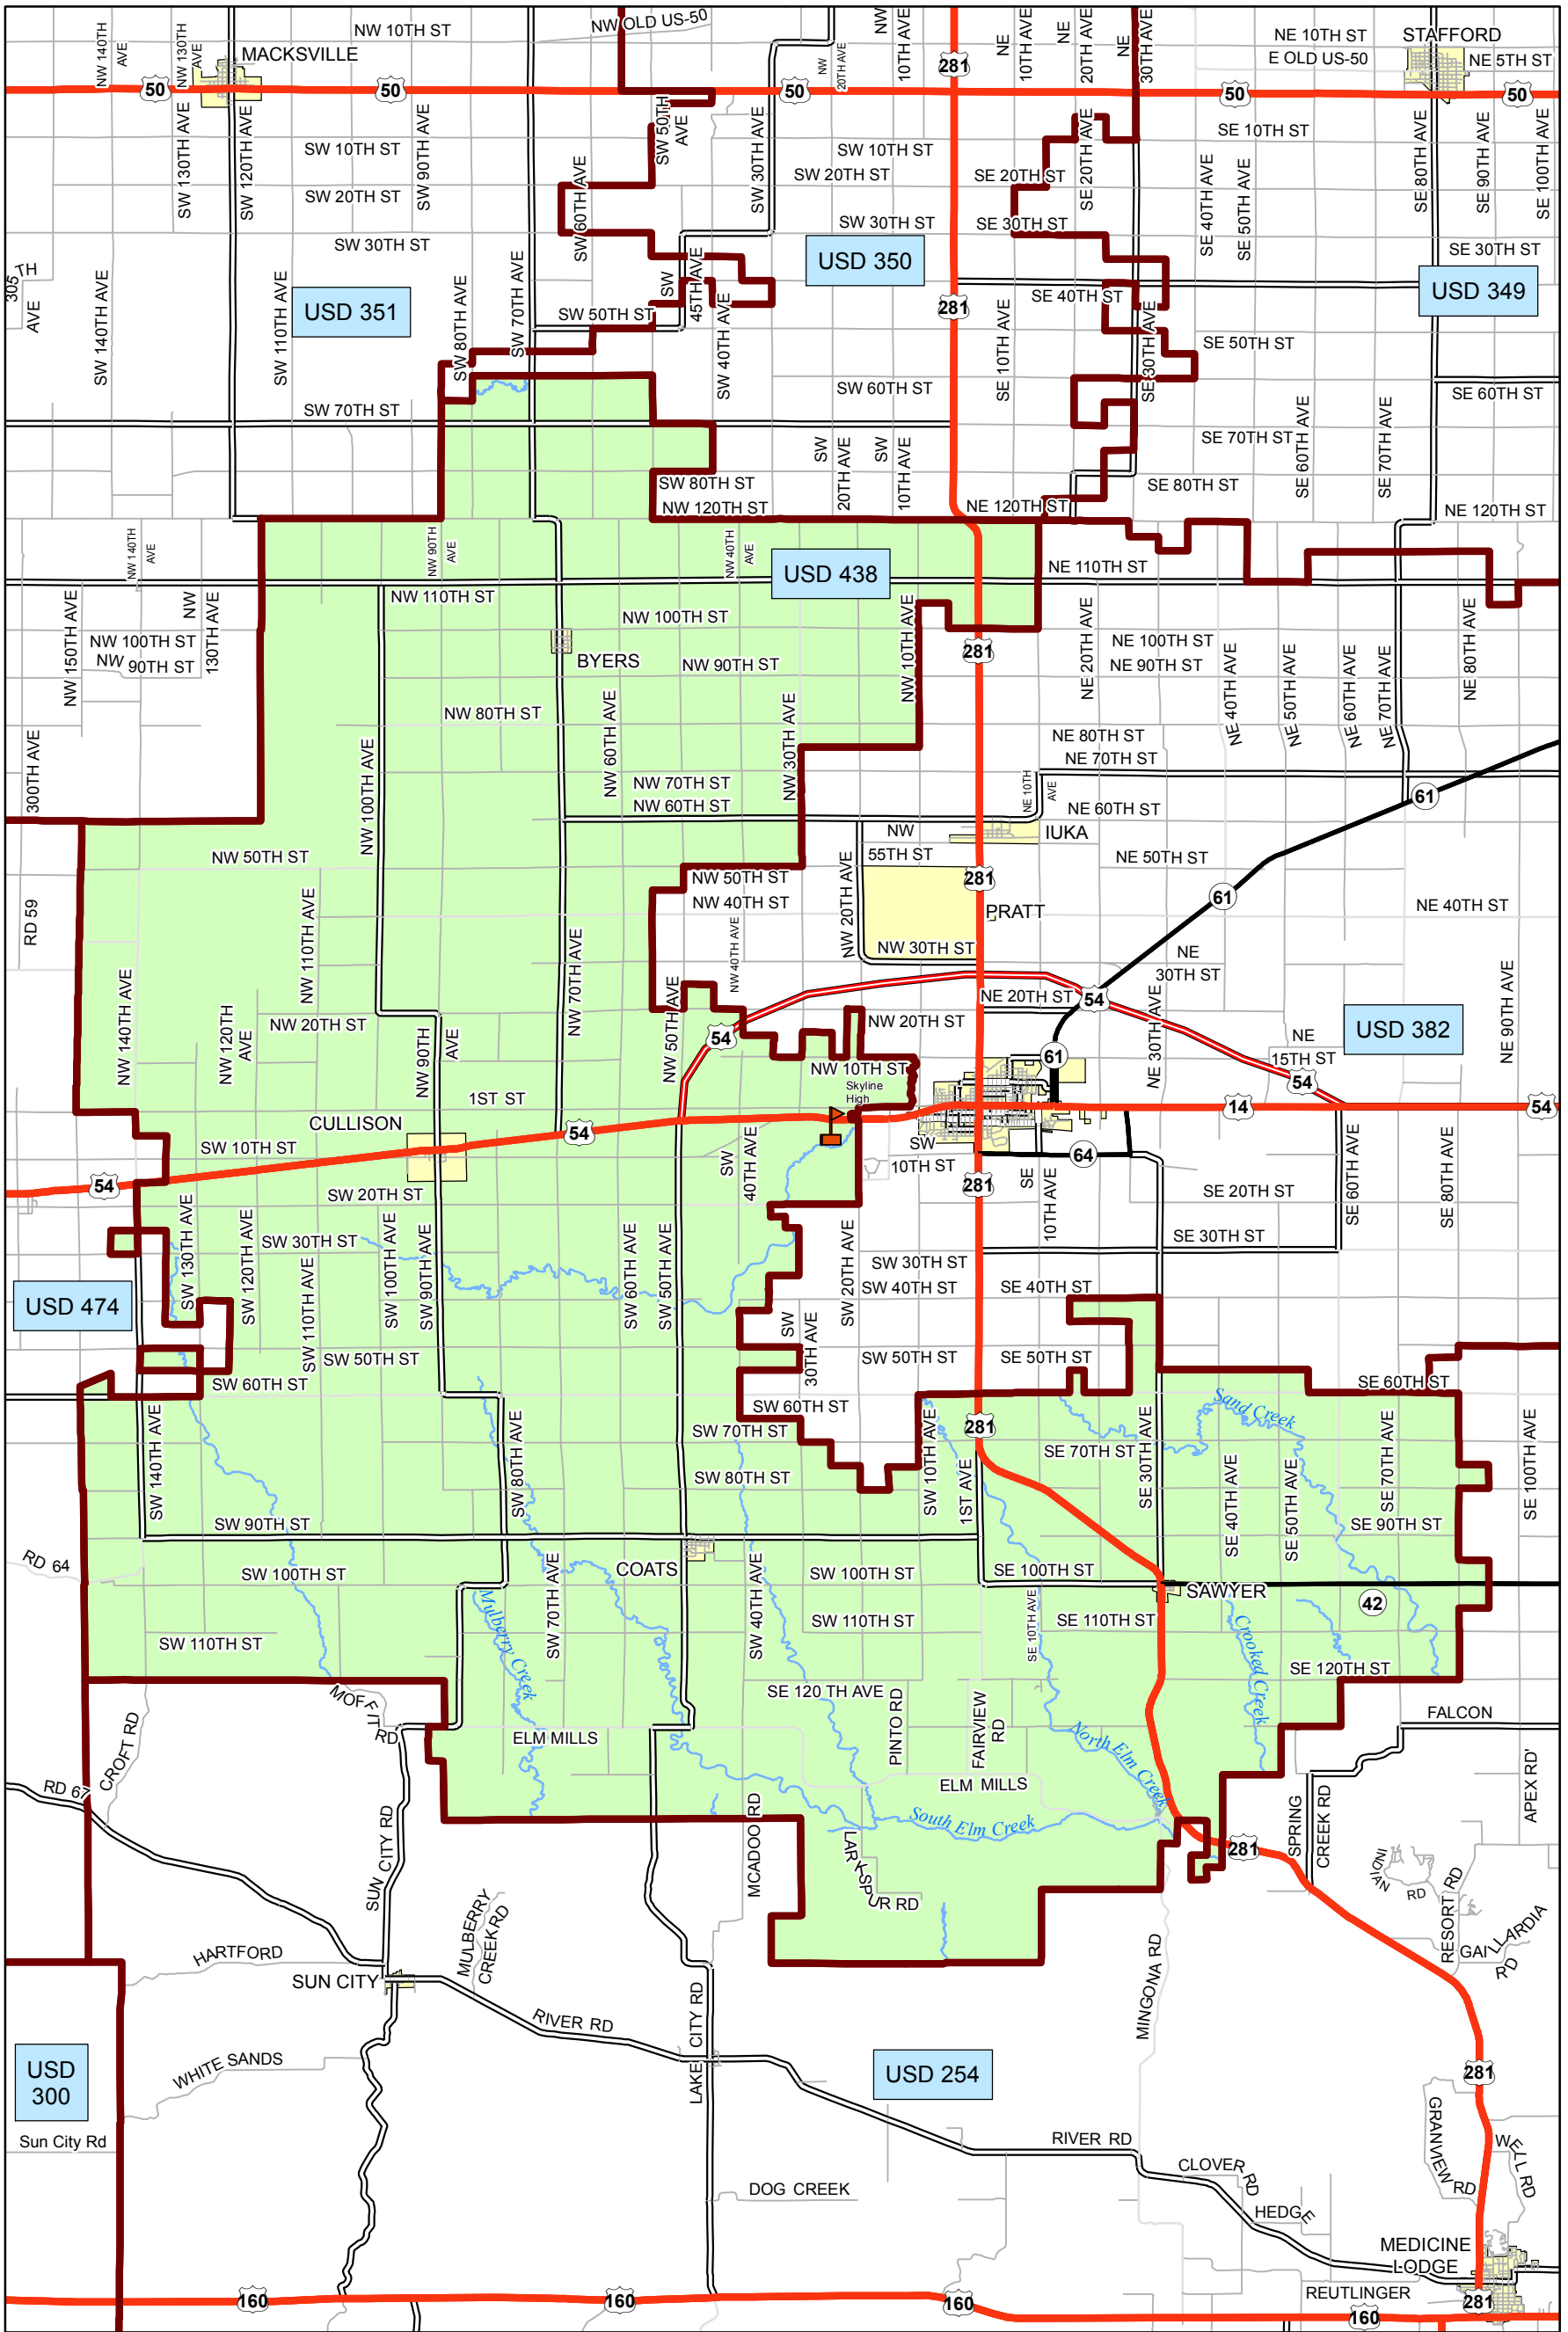

USD 438 District Map

PREPARED BY THE
KANSAS DEPARTMENT OF TRANSPORTATION
BUREAU OF TRANSPORTATION PLANNING

MAP CREATED TUESDAY, JUNE 02, 2015

KDOT makes no warranties, guarantees, or representations for accuracy of this information and assumes no liability for errors or omissions.

-  Primary/Secondary School
-  Post Secondary School
-  District Boundaries