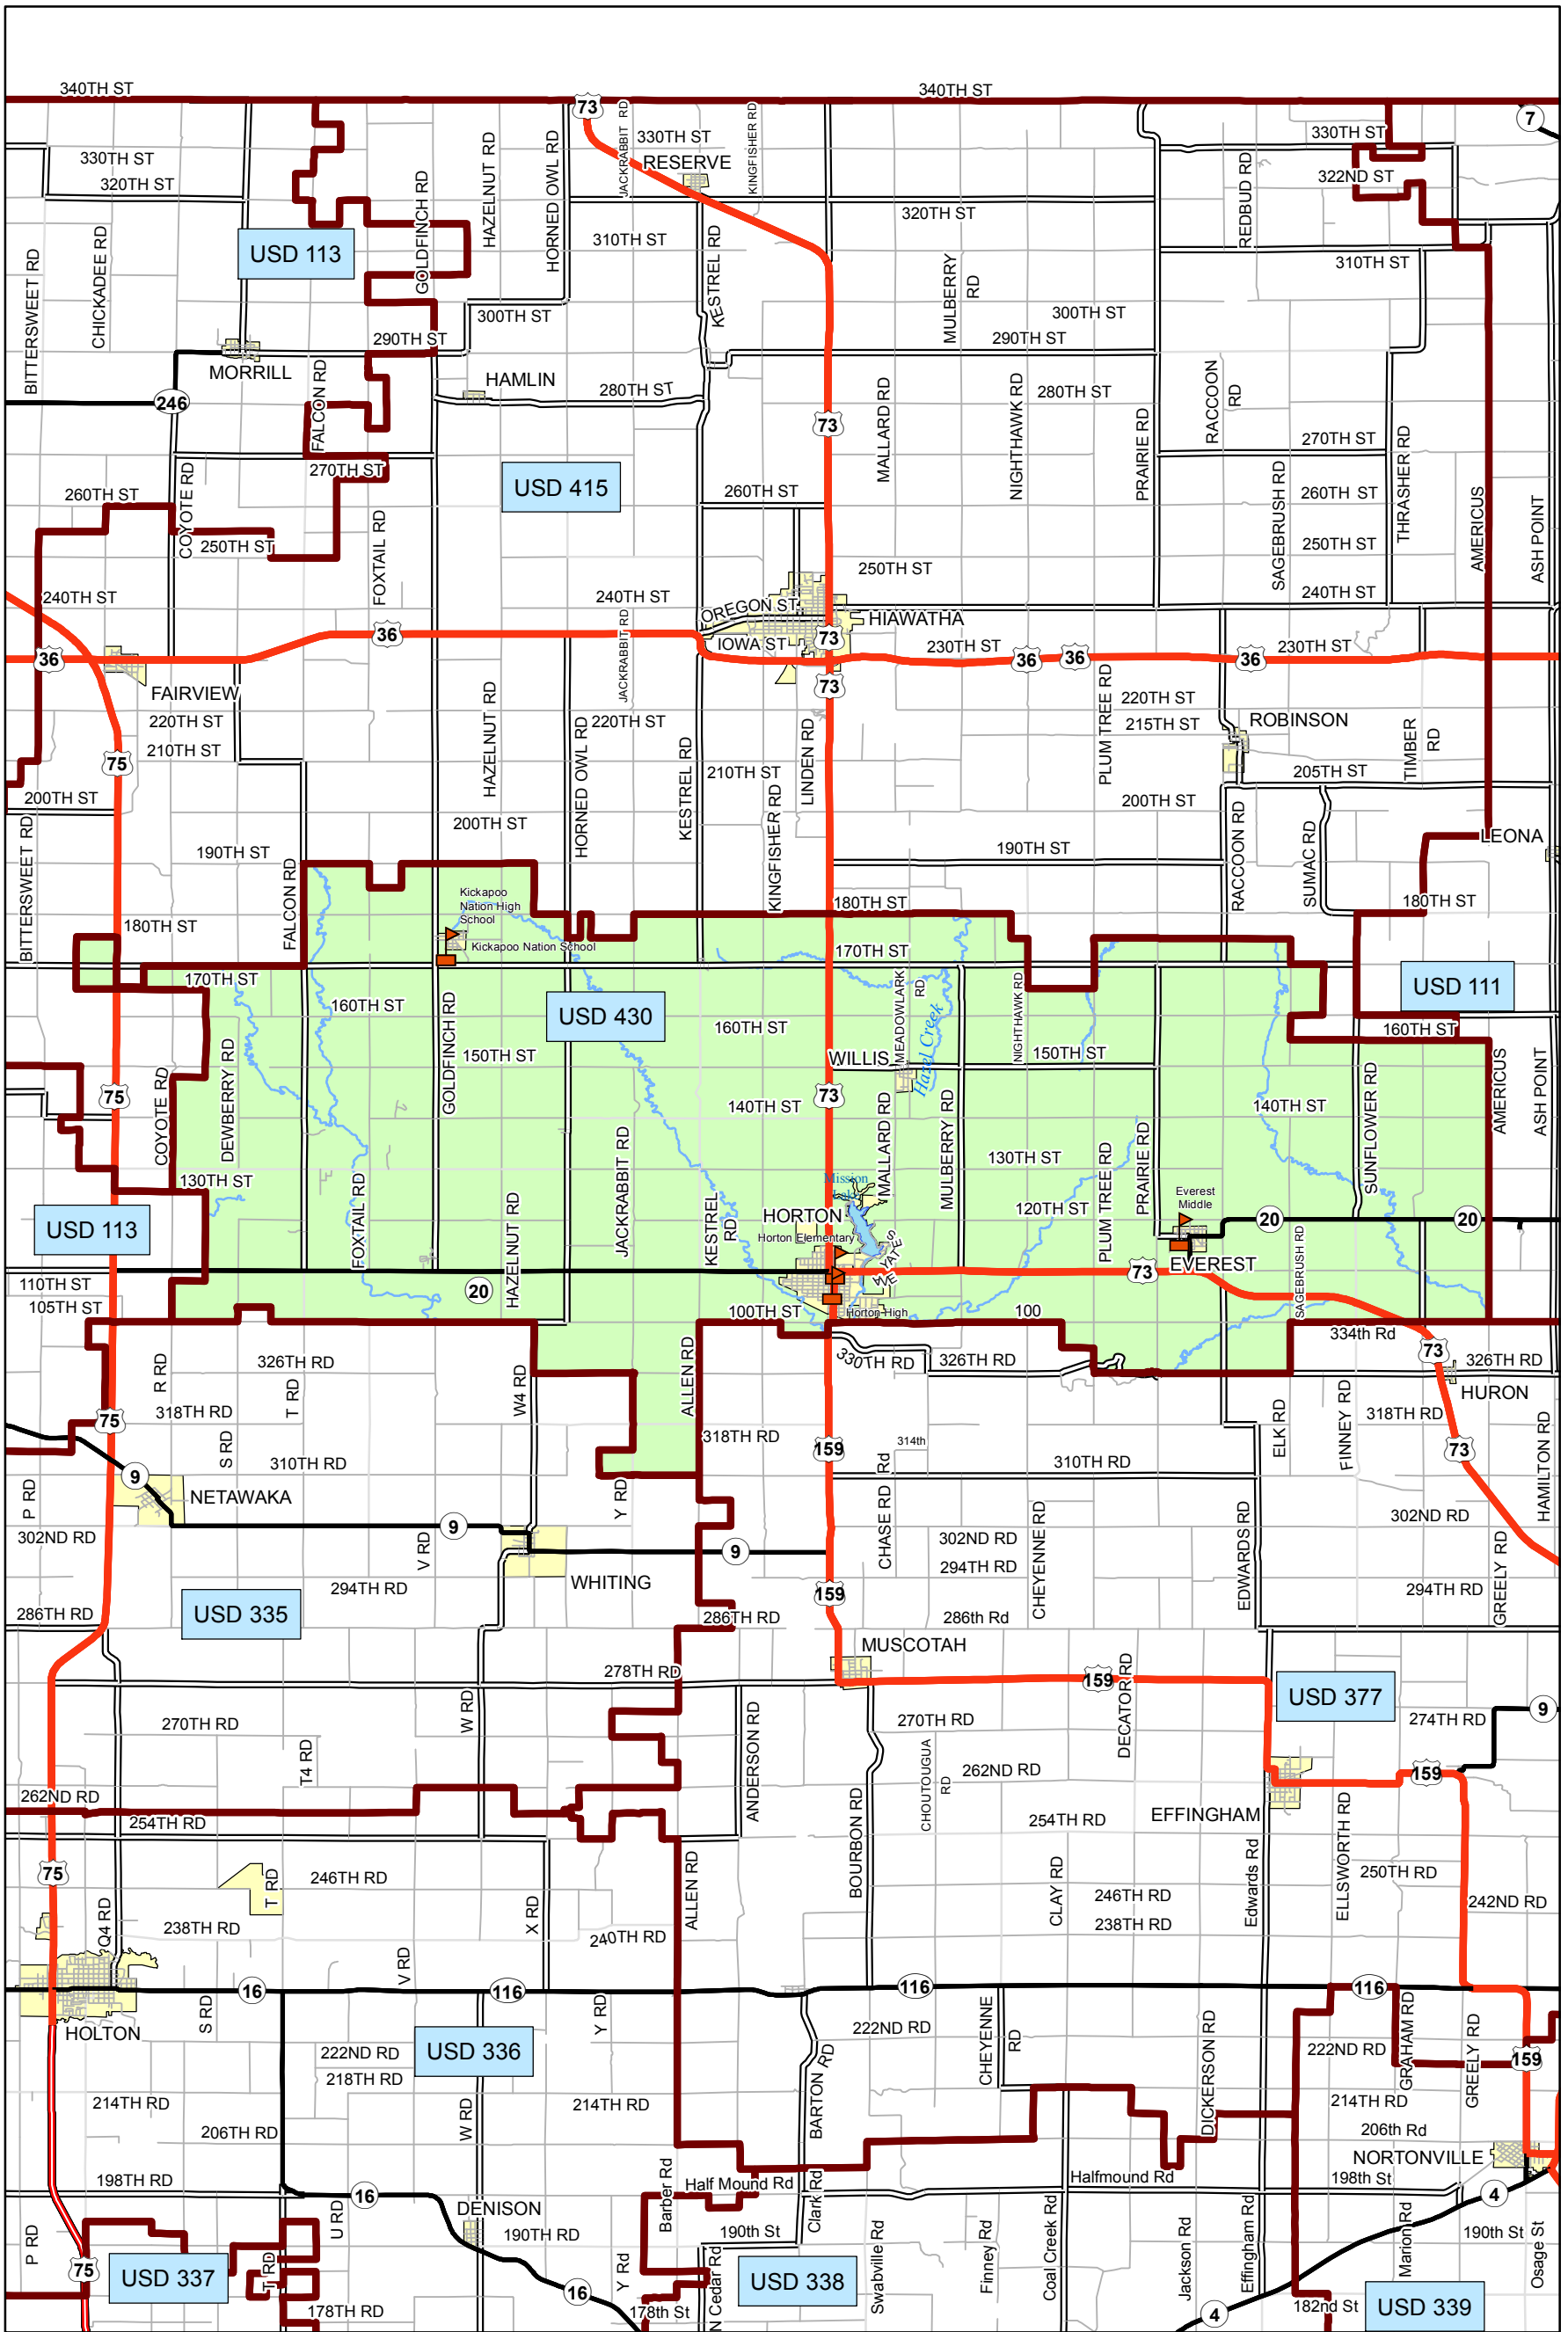

USD 430 District Map

PREPARED BY THE
KANSAS DEPARTMENT OF TRANSPORTATION
BUREAU OF TRANSPORTATION PLANNING

MAP CREATED TUESDAY, JUNE 02, 2015

KDOT makes no warranties, guarantees, or representations for accuracy of this information and assumes no liability for errors or omissions.

-  Primary/Secondary School
-  Post Secondary School
-  District Boundaries