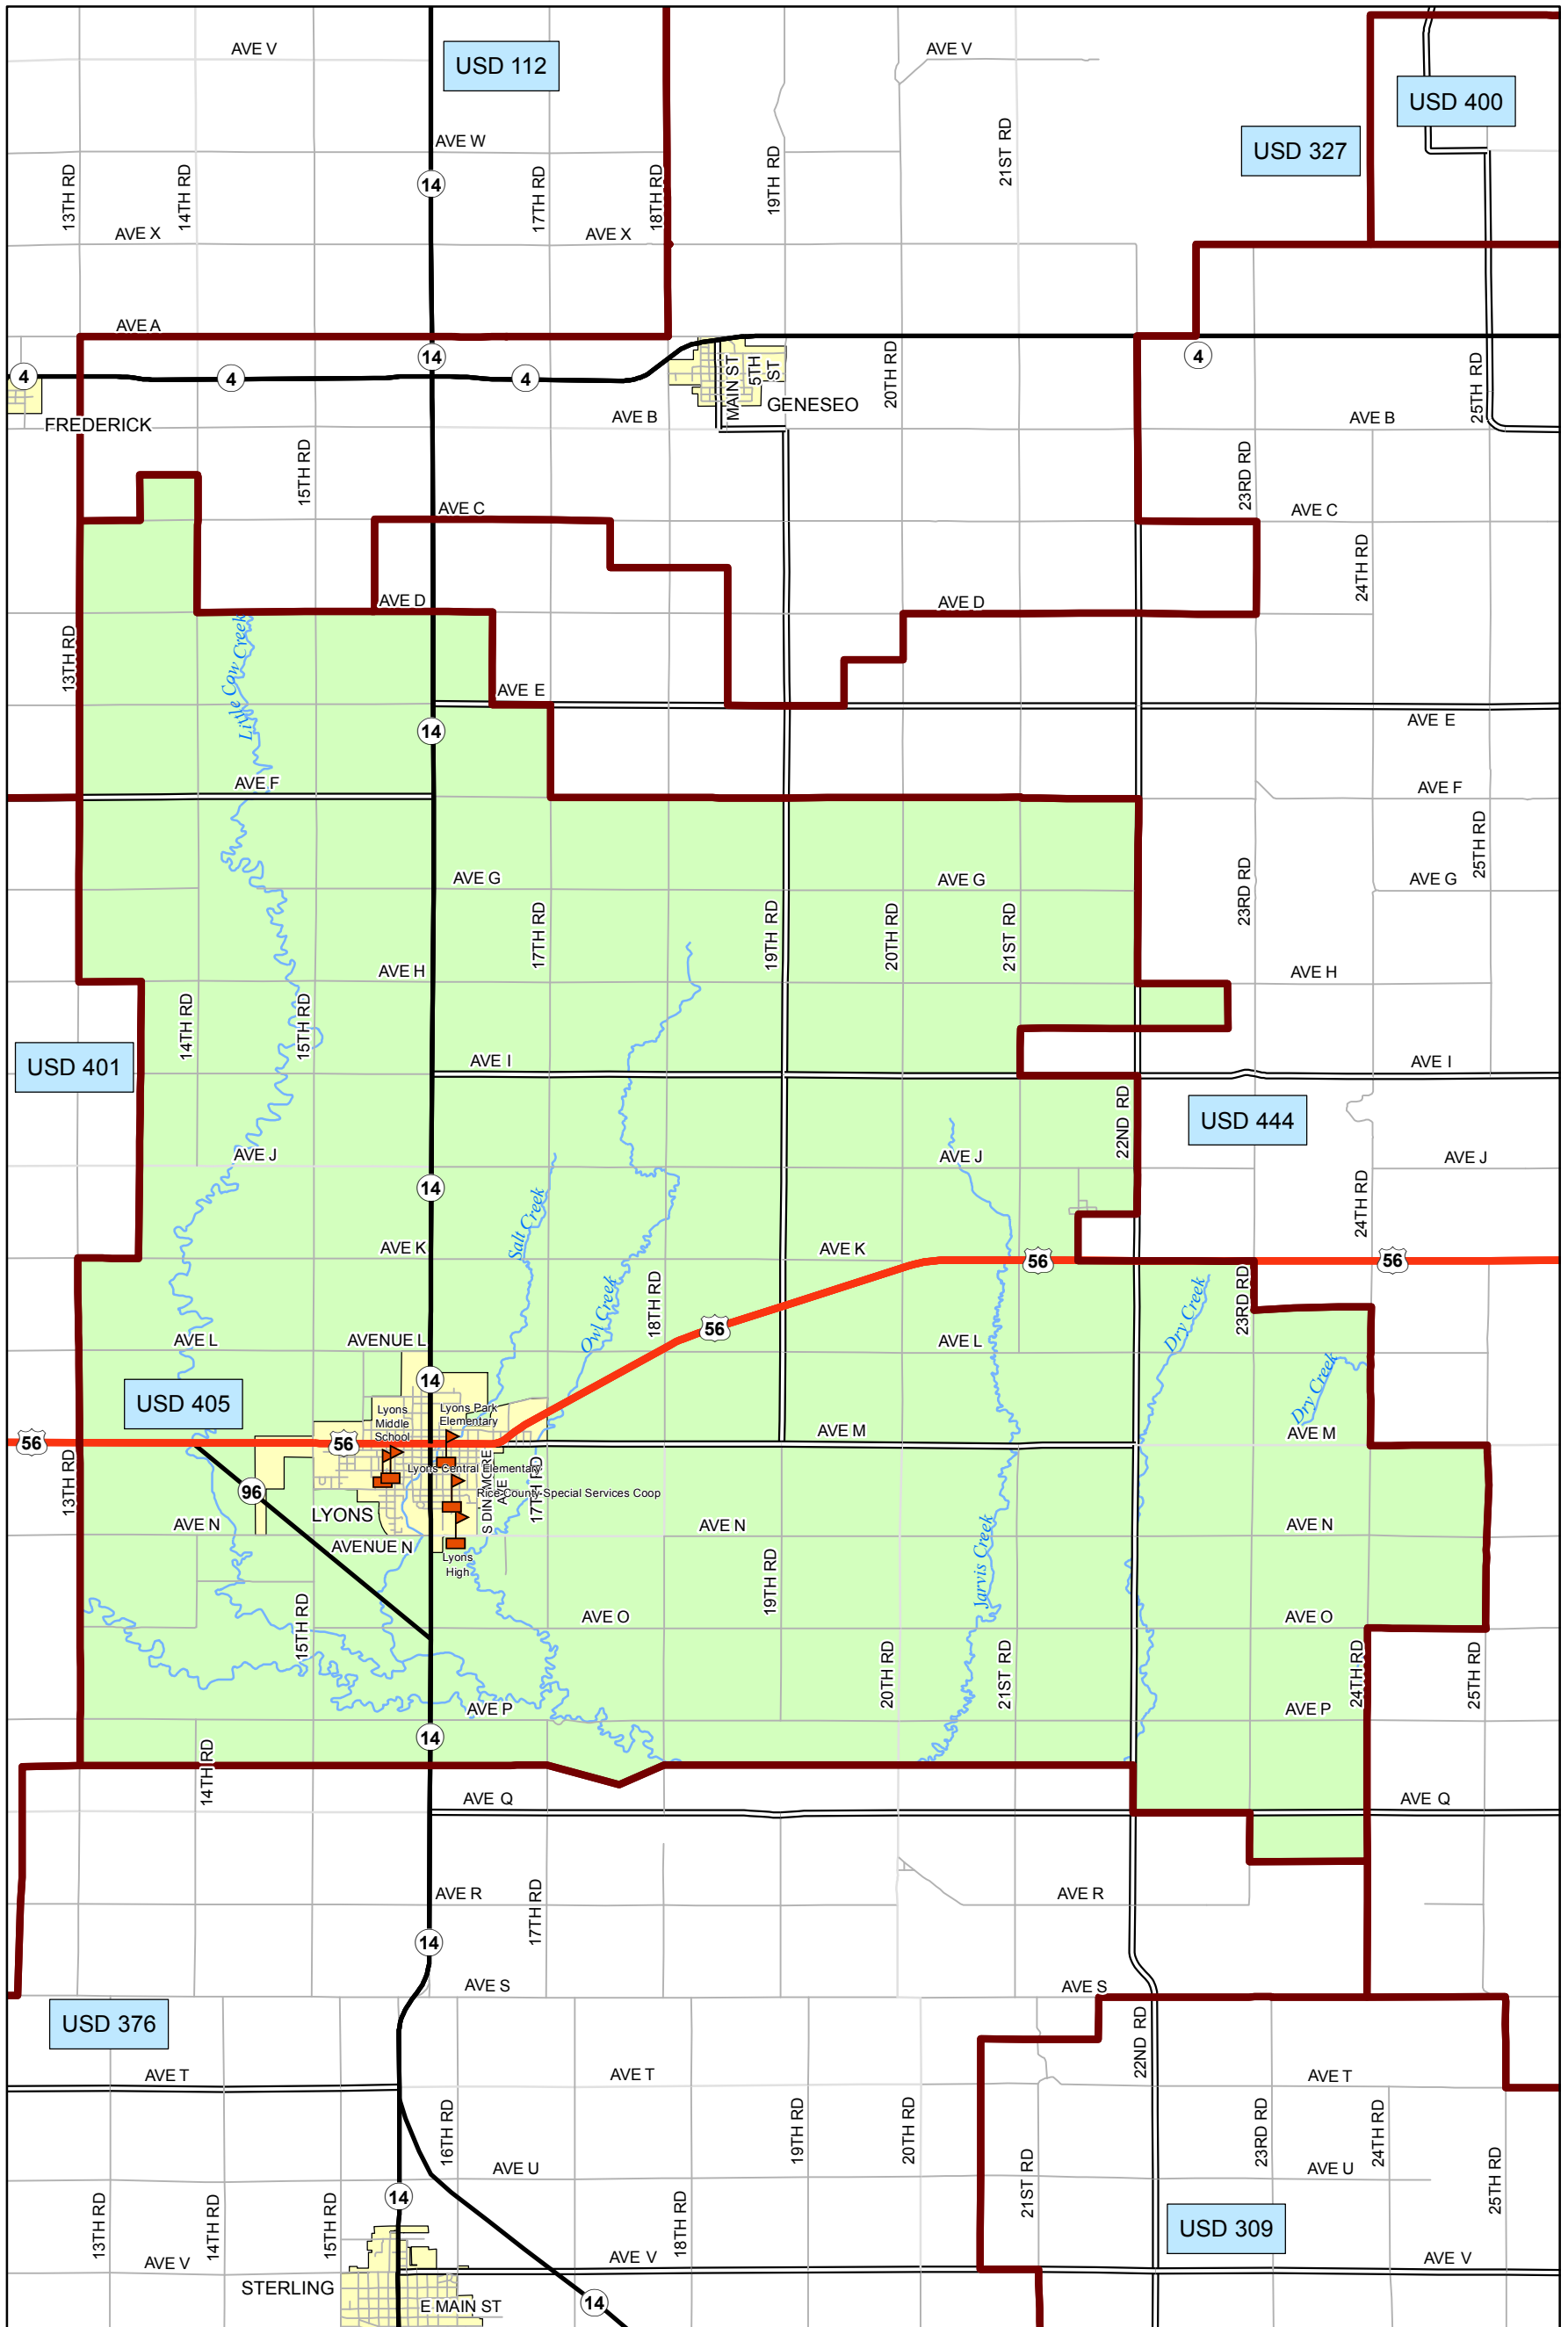

USD 405 District Map

PREPARED BY THE
KANSAS DEPARTMENT OF TRANSPORTATION
BUREAU OF TRANSPORTATION PLANNING

MAP CREATED TUESDAY, JUNE 02, 2015

KDOT makes no warranties, guarantees, or representations for accuracy of this information and assumes no liability for errors or omissions.

-  Primary/Secondary School
-  Post Secondary School
-  District Boundaries