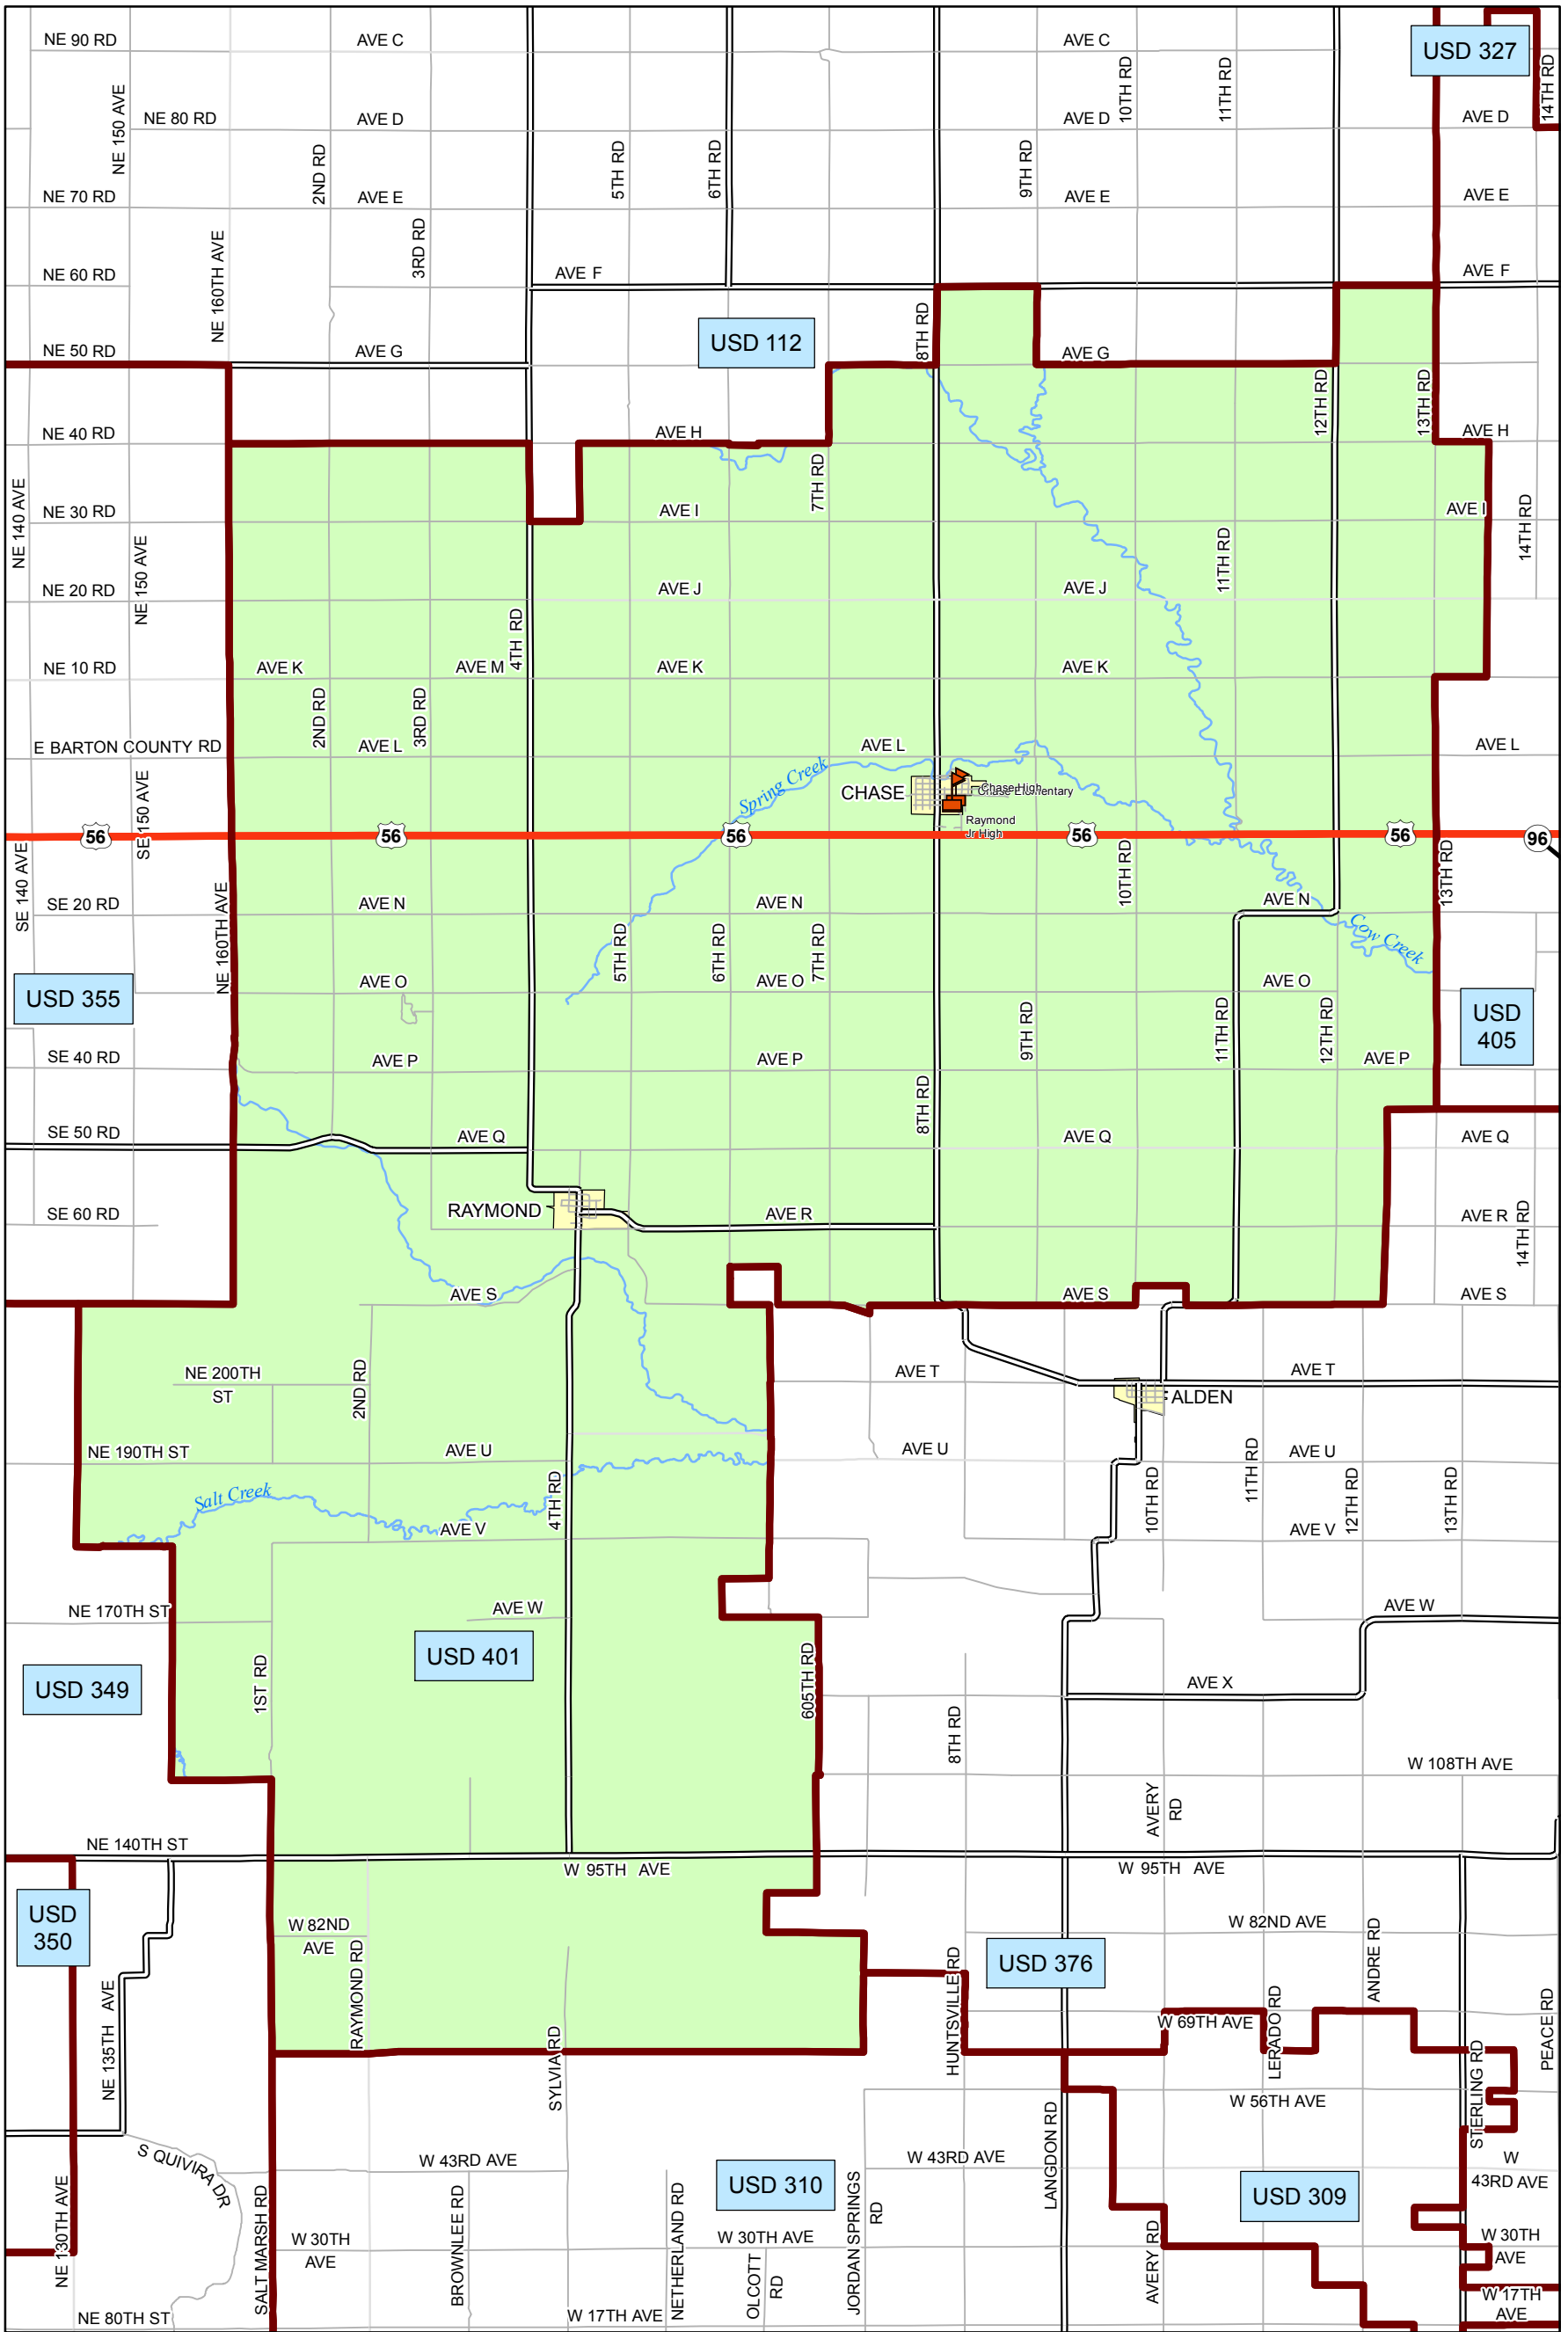

USD 401 District Map

PREPARED BY THE
KANSAS DEPARTMENT OF TRANSPORTATION
BUREAU OF TRANSPORTATION PLANNING

MAP CREATED TUESDAY, JUNE 02, 2015

KDOT makes no warranties, guarantees, or representations for accuracy of this information and assumes no liability for errors or omissions.

-  Primary/Secondary School
-  Post Secondary School
-  District Boundaries