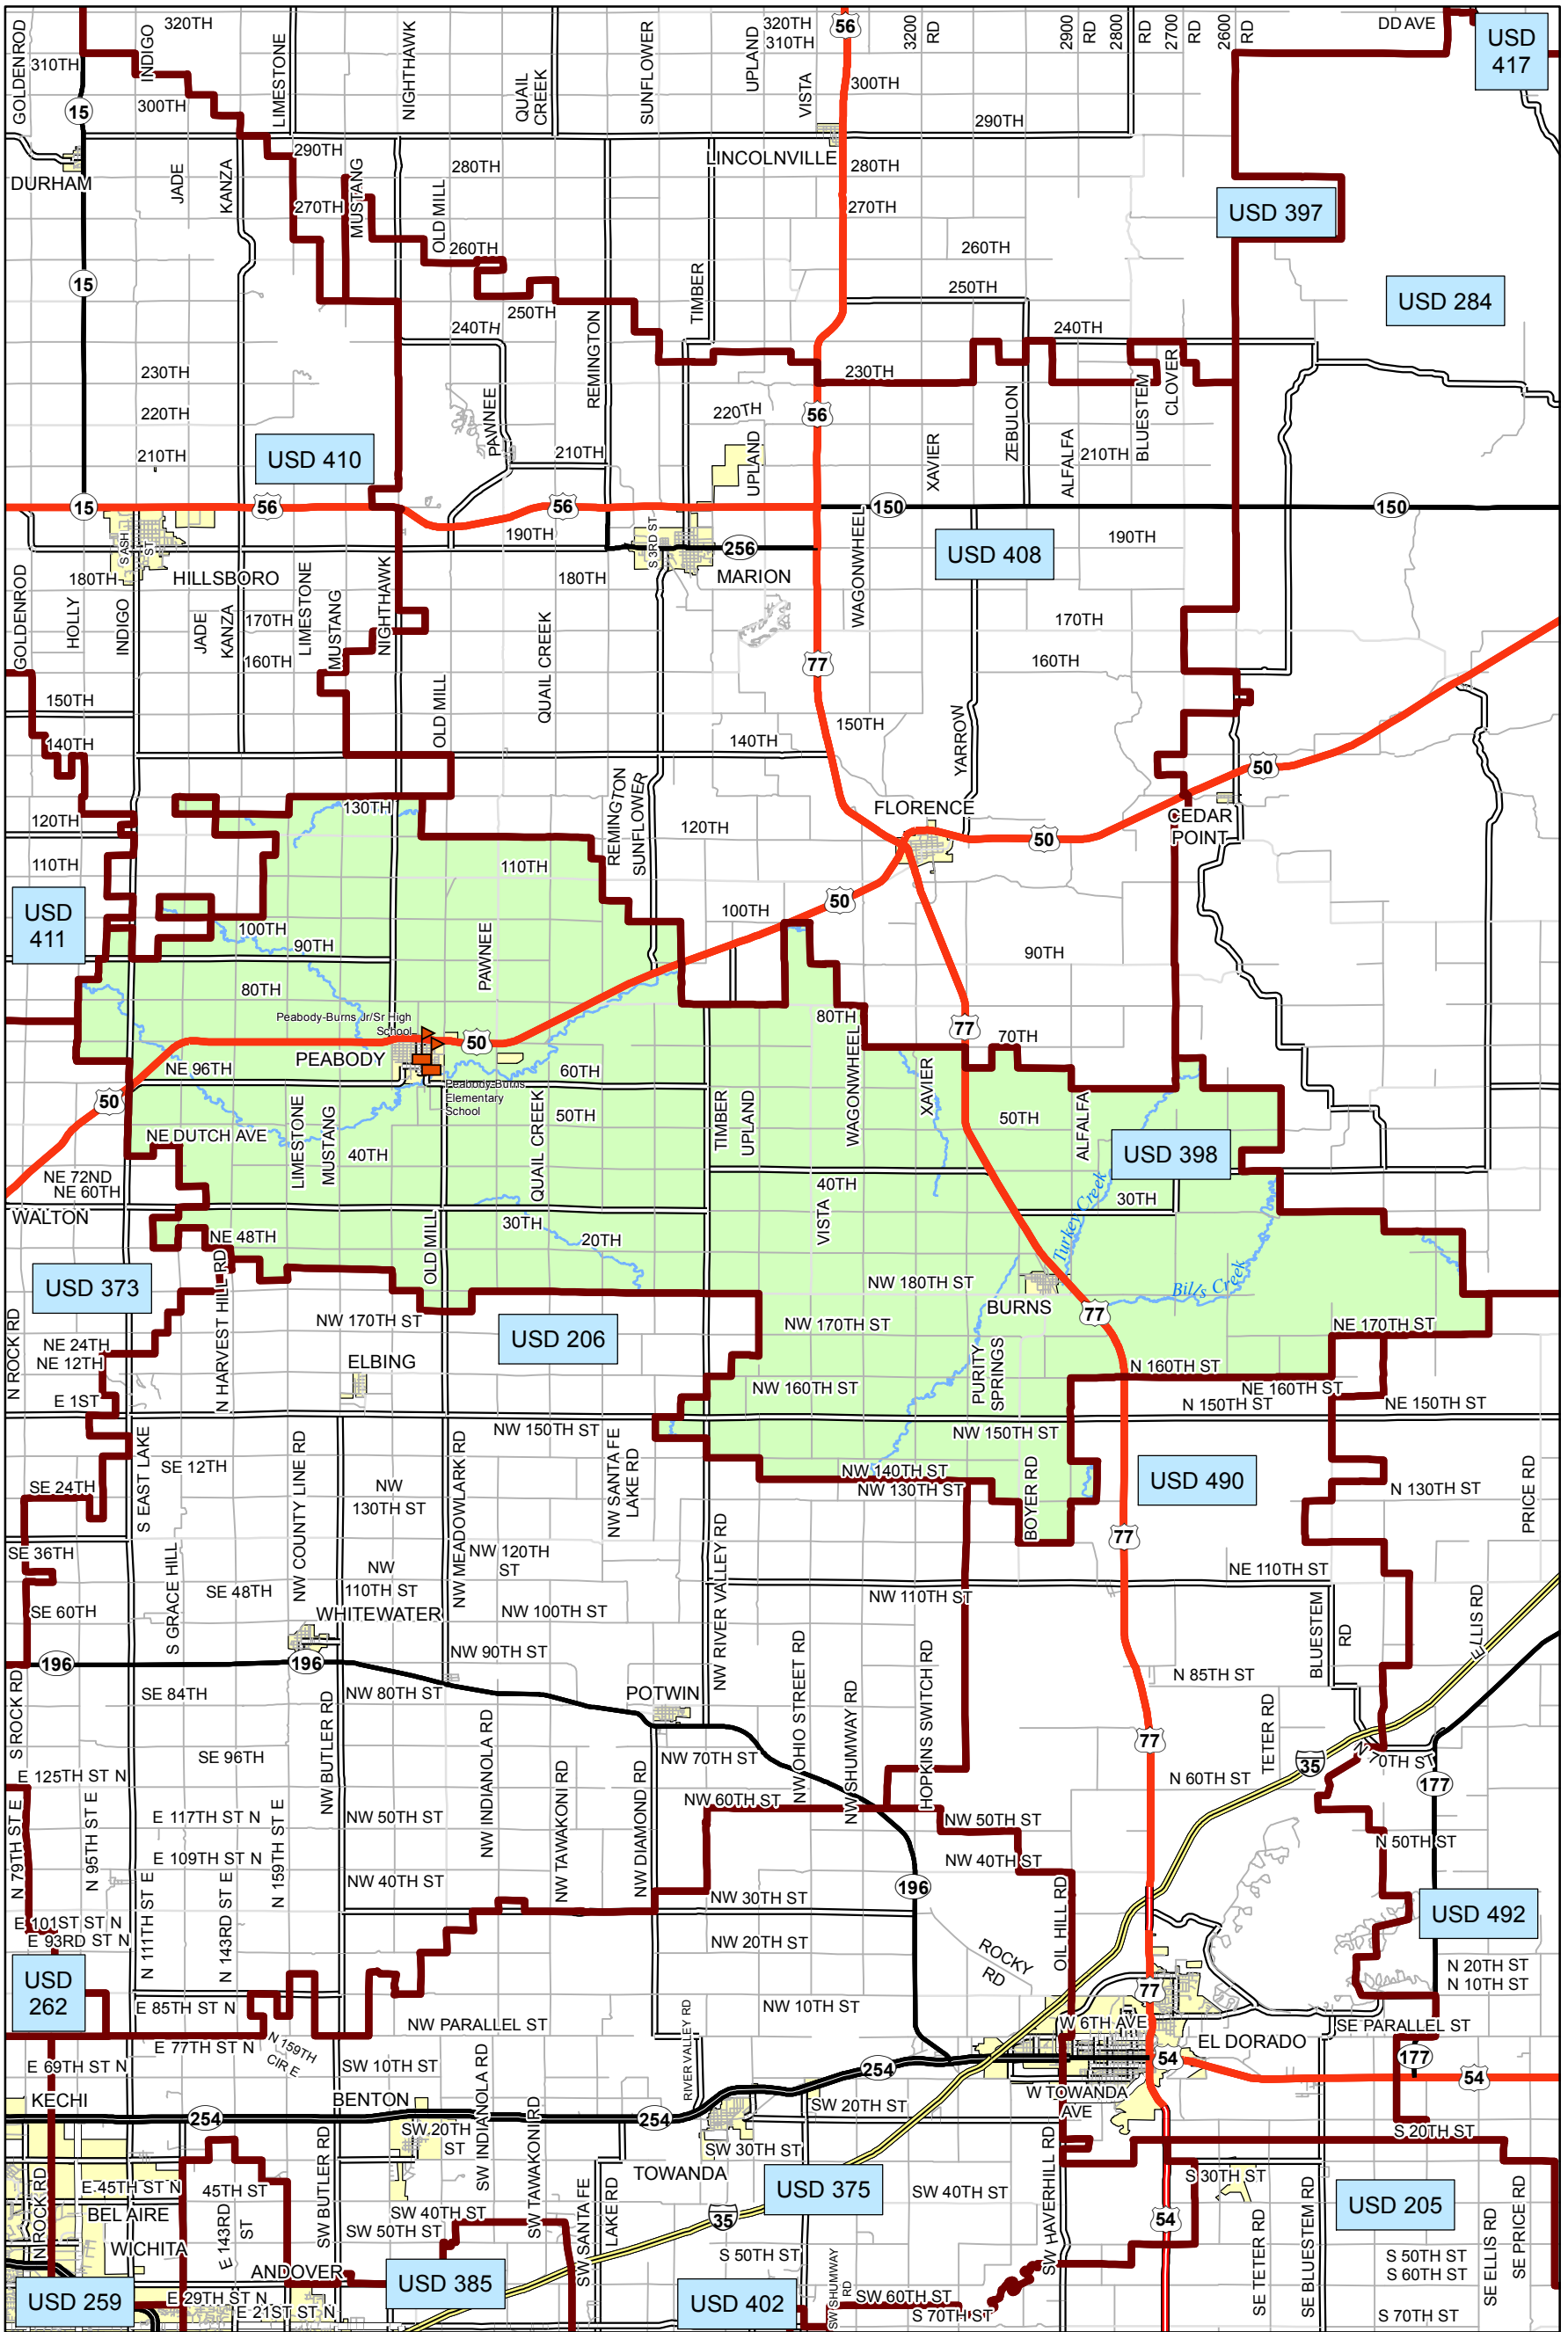

USD 398 District Map

PREPARED BY THE
KANSAS DEPARTMENT OF TRANSPORTATION
BUREAU OF TRANSPORTATION PLANNING

MAP CREATED TUESDAY, JUNE 02, 2015

KDOT makes no warranties, guarantees, or representations for accuracy of this information and assumes no liability for errors or omissions.

-  Primary/Secondary School
-  Post Secondary School
-  District Boundaries