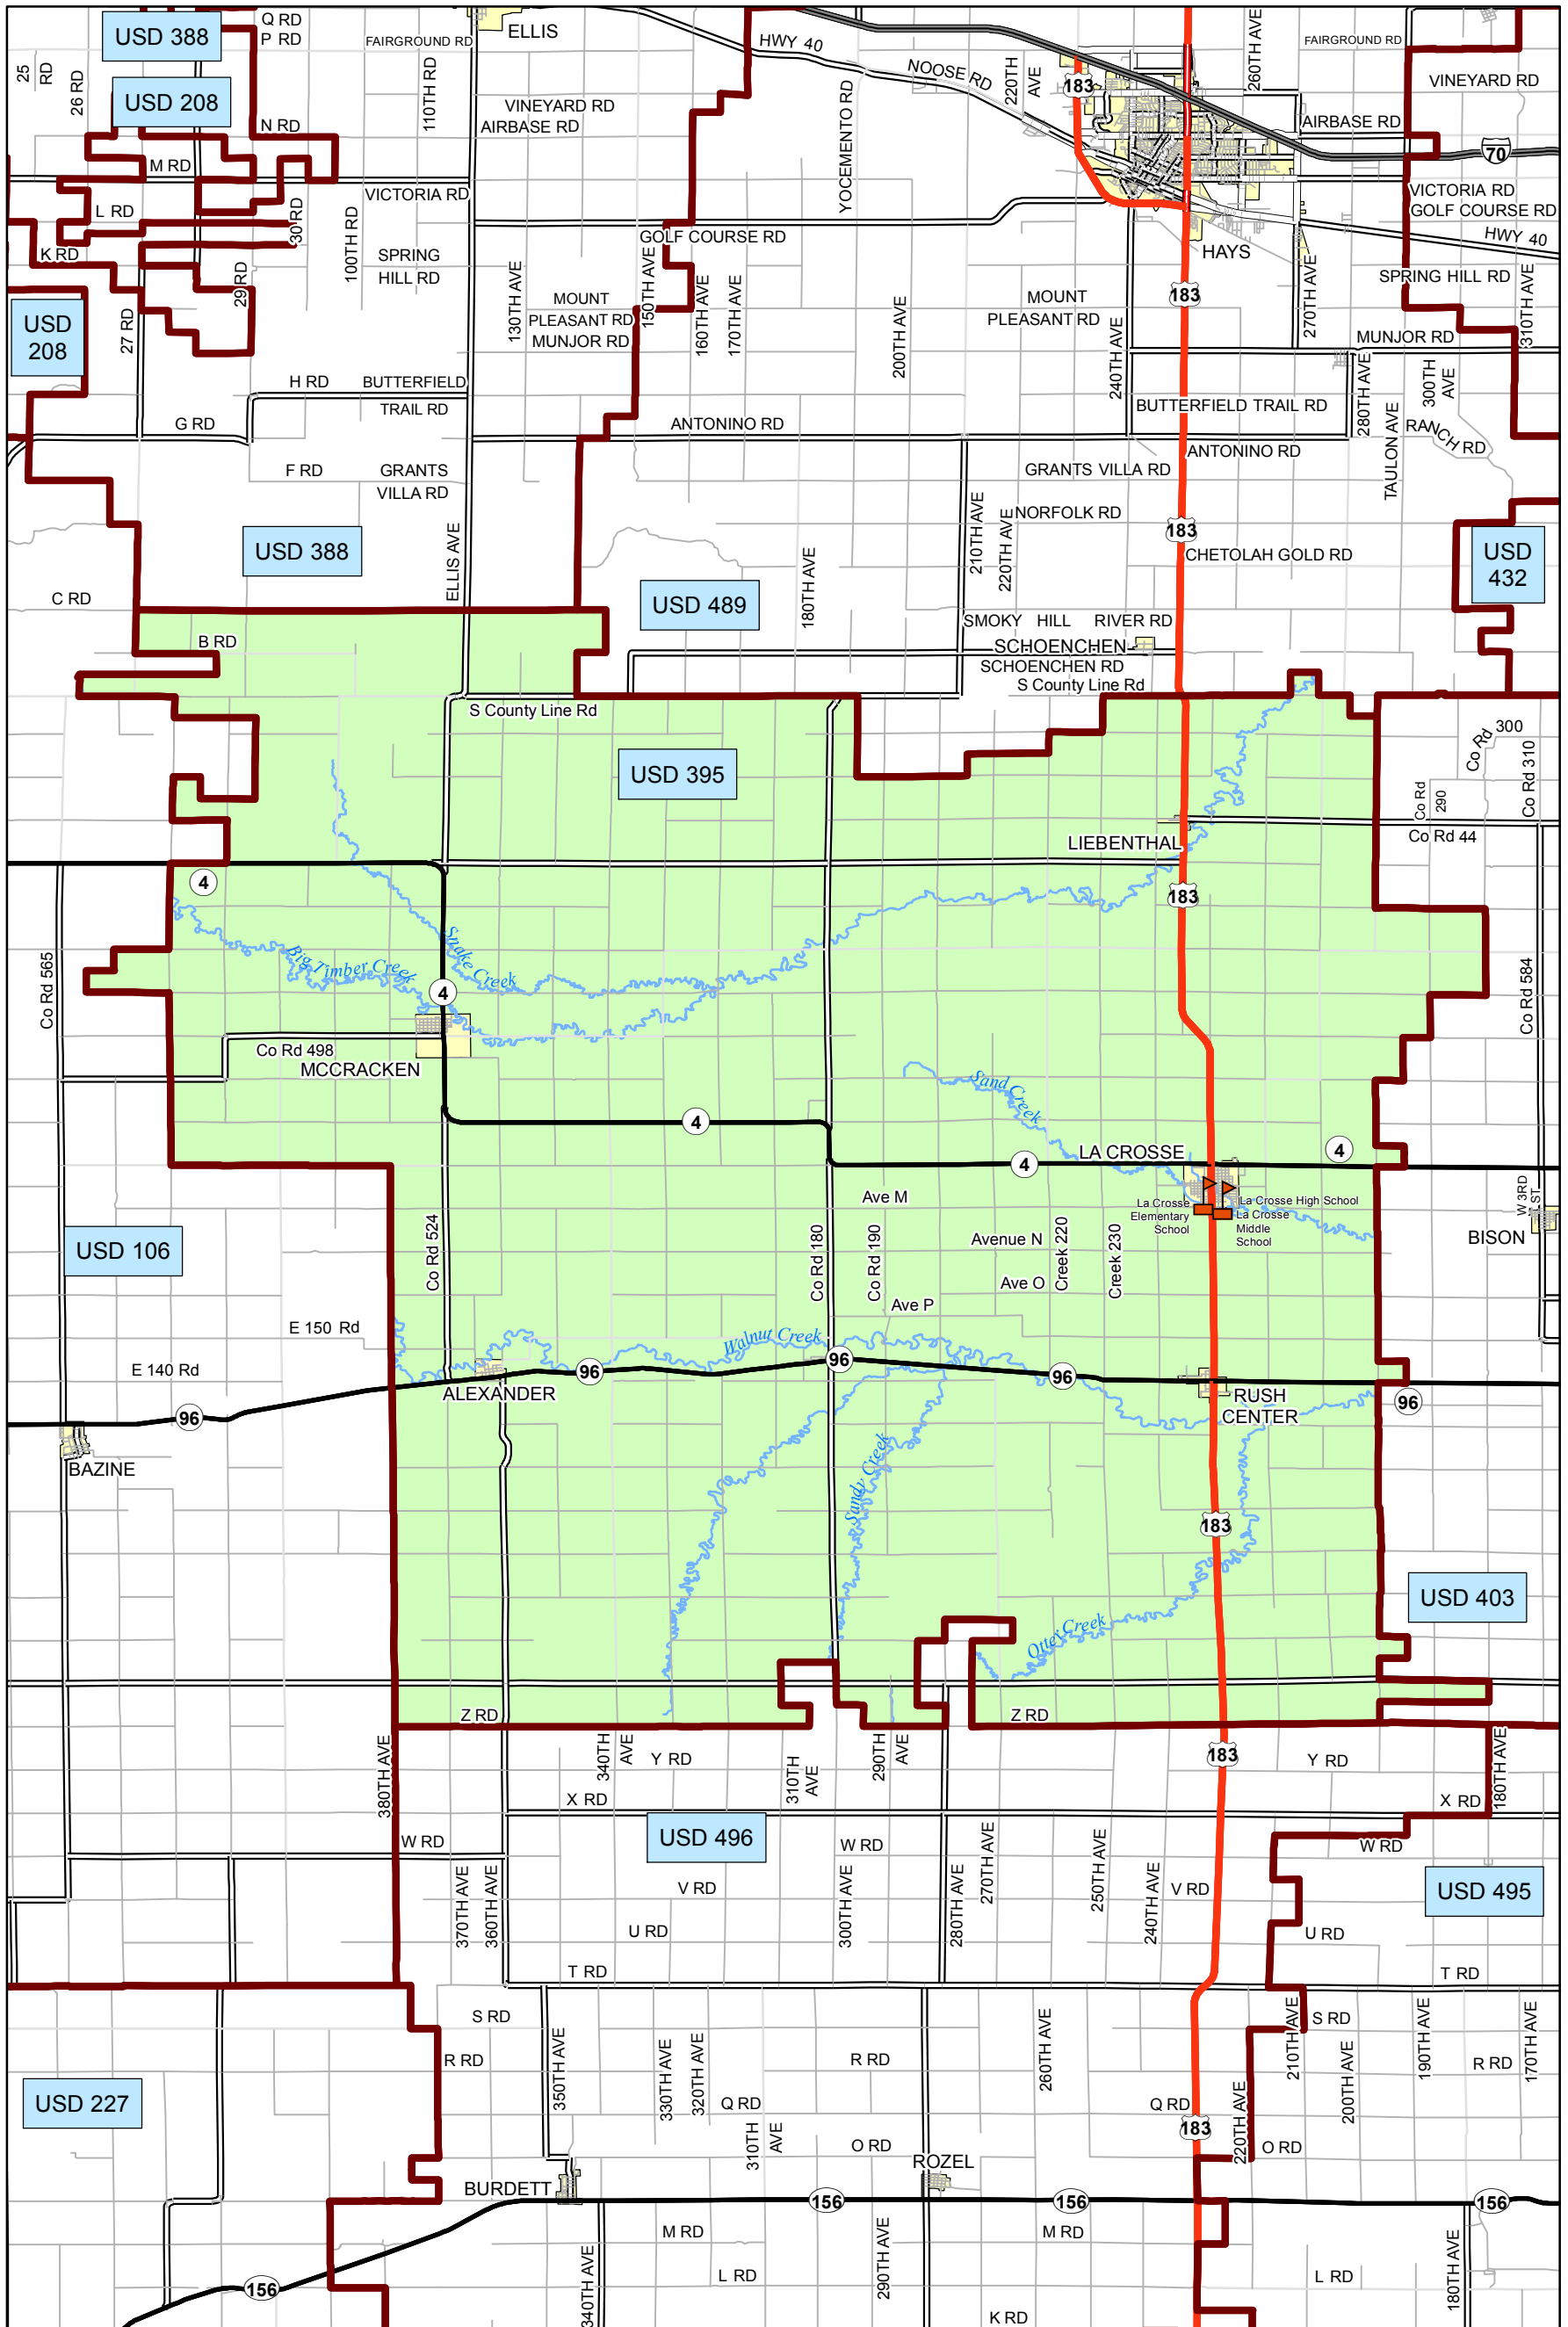

# USD 395 District Map

PREPARED BY THE  
**KANSAS DEPARTMENT OF TRANSPORTATION**  
**BUREAU OF TRANSPORTATION PLANNING**

MAP CREATED TUESDAY, JUNE 02, 2015

KDOT makes no warranties, guarantees, or representations for accuracy of this information and assumes no liability for errors or omissions.

-  Primary/Secondary School
-  Post Secondary School
-  District Boundaries