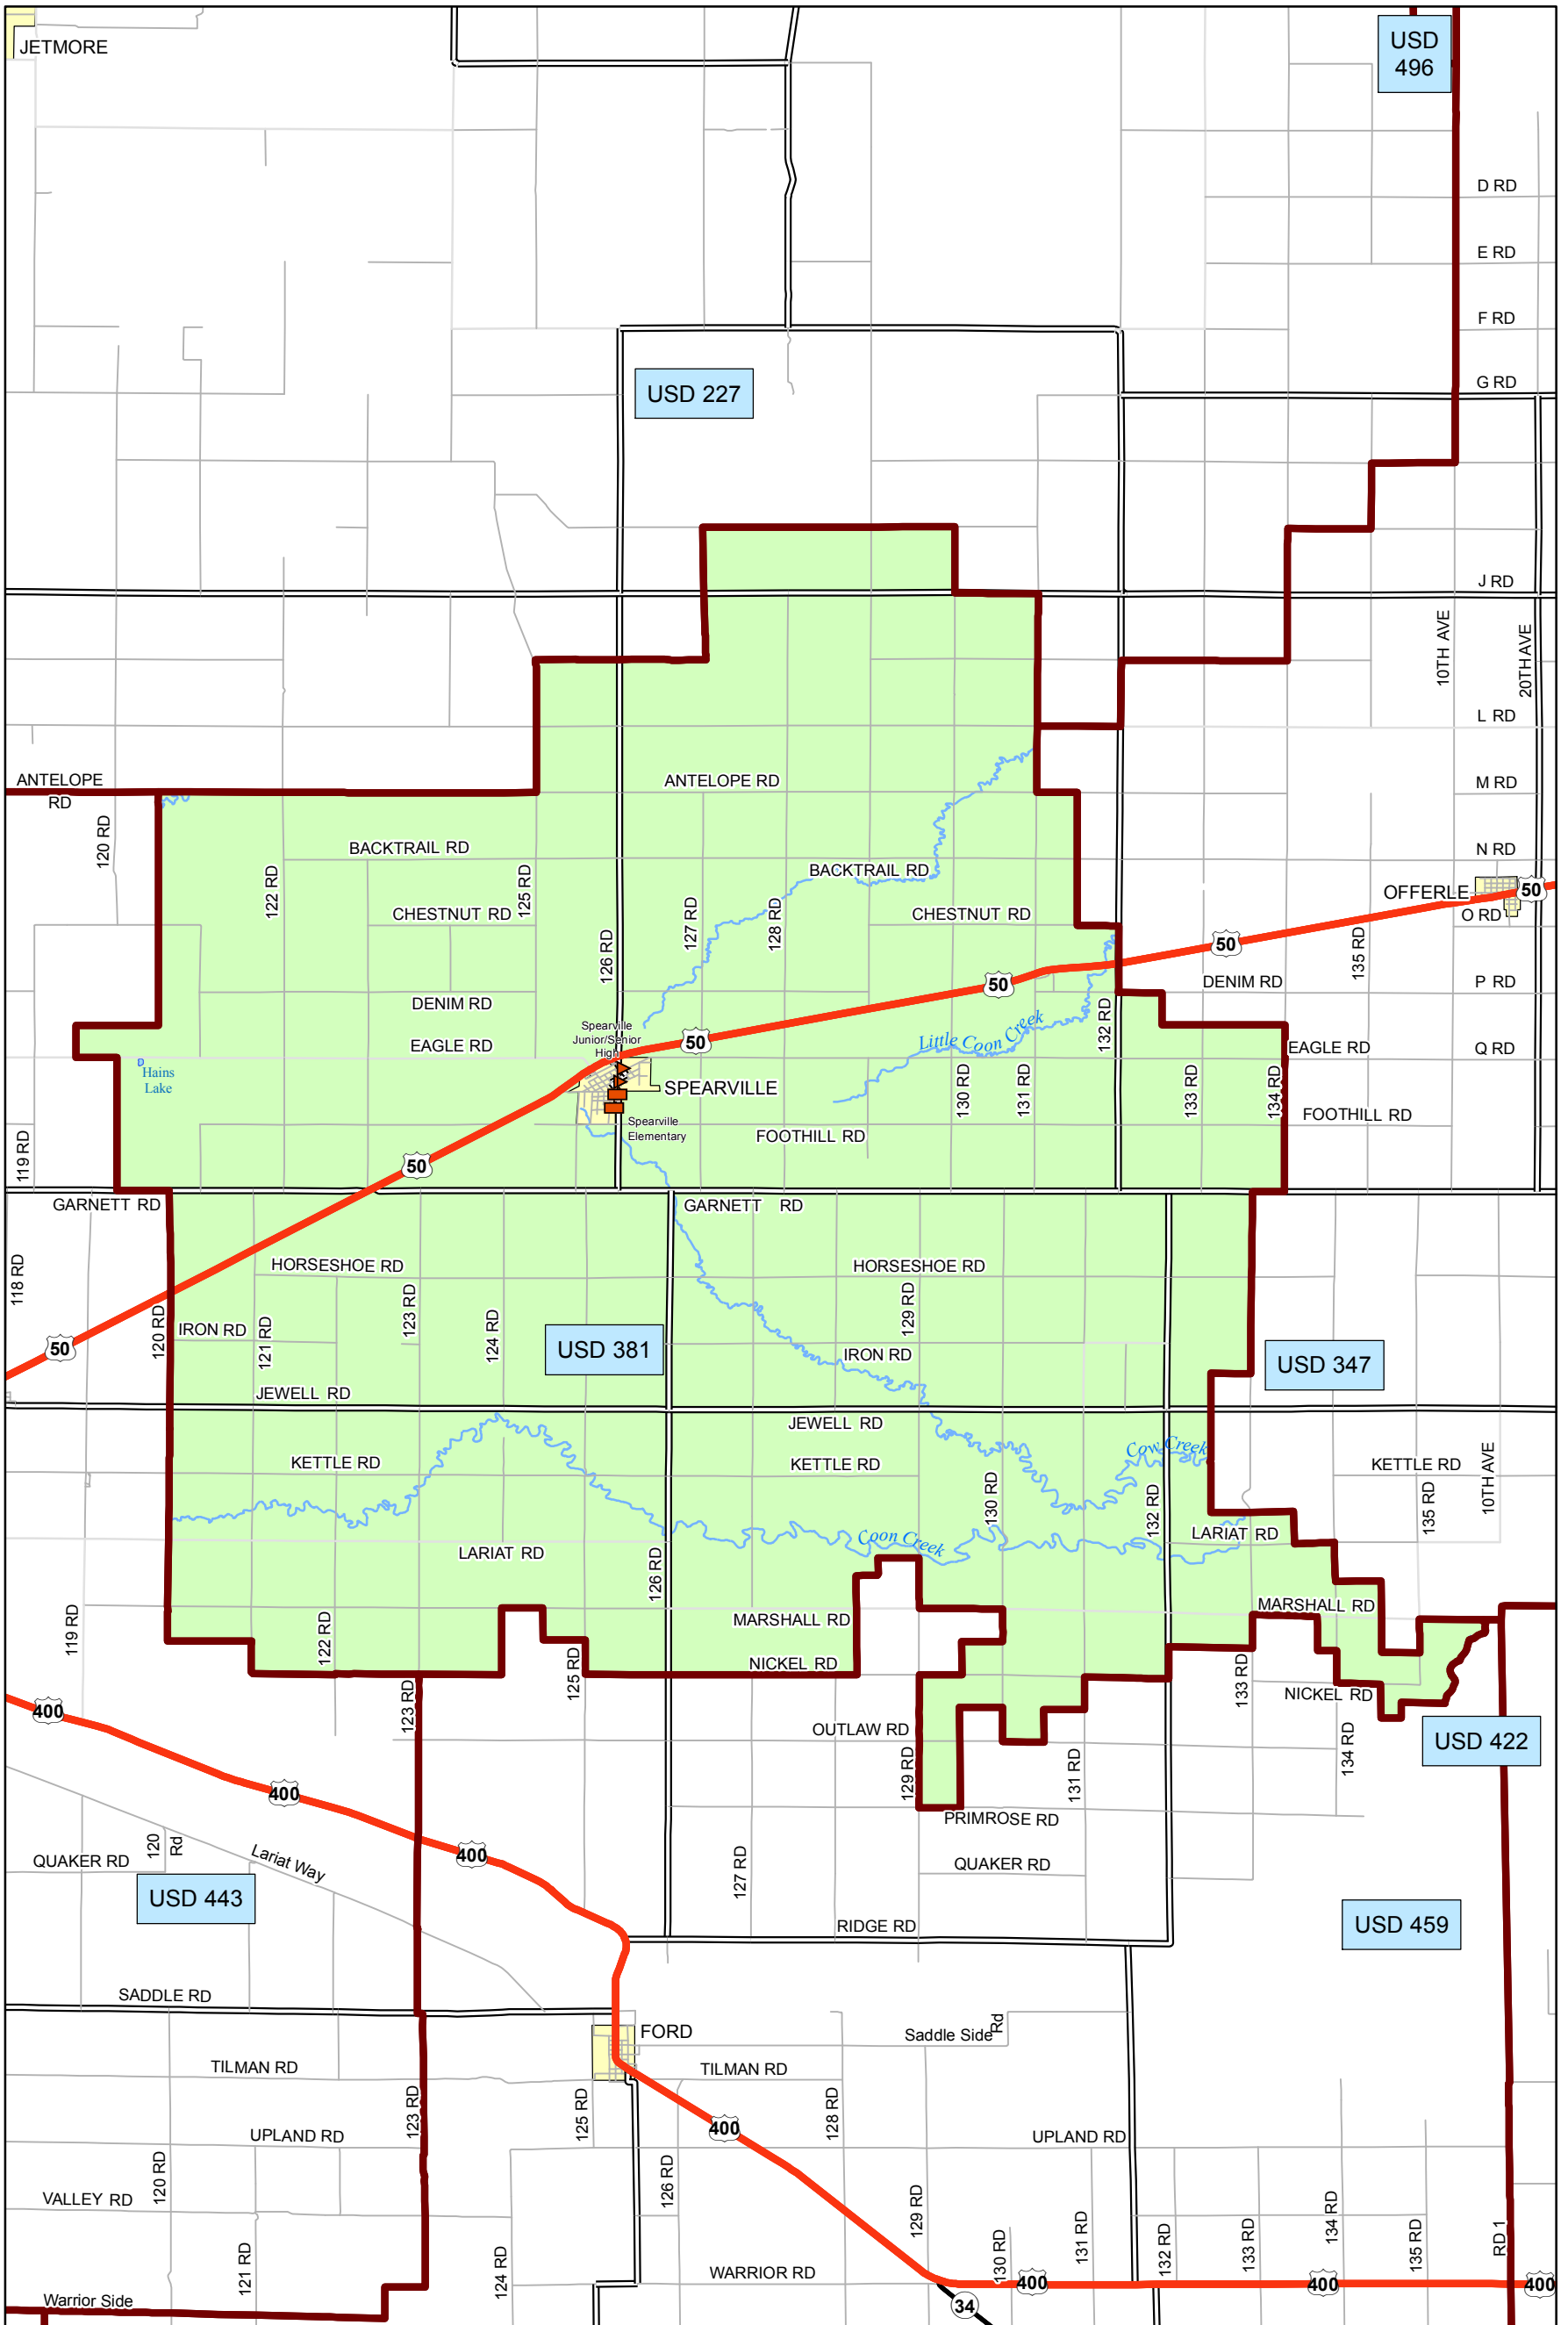

USD 381 District Map

PREPARED BY THE
KANSAS DEPARTMENT OF TRANSPORTATION
BUREAU OF TRANSPORTATION PLANNING

MAP CREATED TUESDAY, JUNE 02, 2015

KDOT makes no warranties, guarantees, or representations for accuracy of this information and assumes no liability for errors or omissions.

-  Primary/Secondary School
-  Post Secondary School
-  District Boundaries