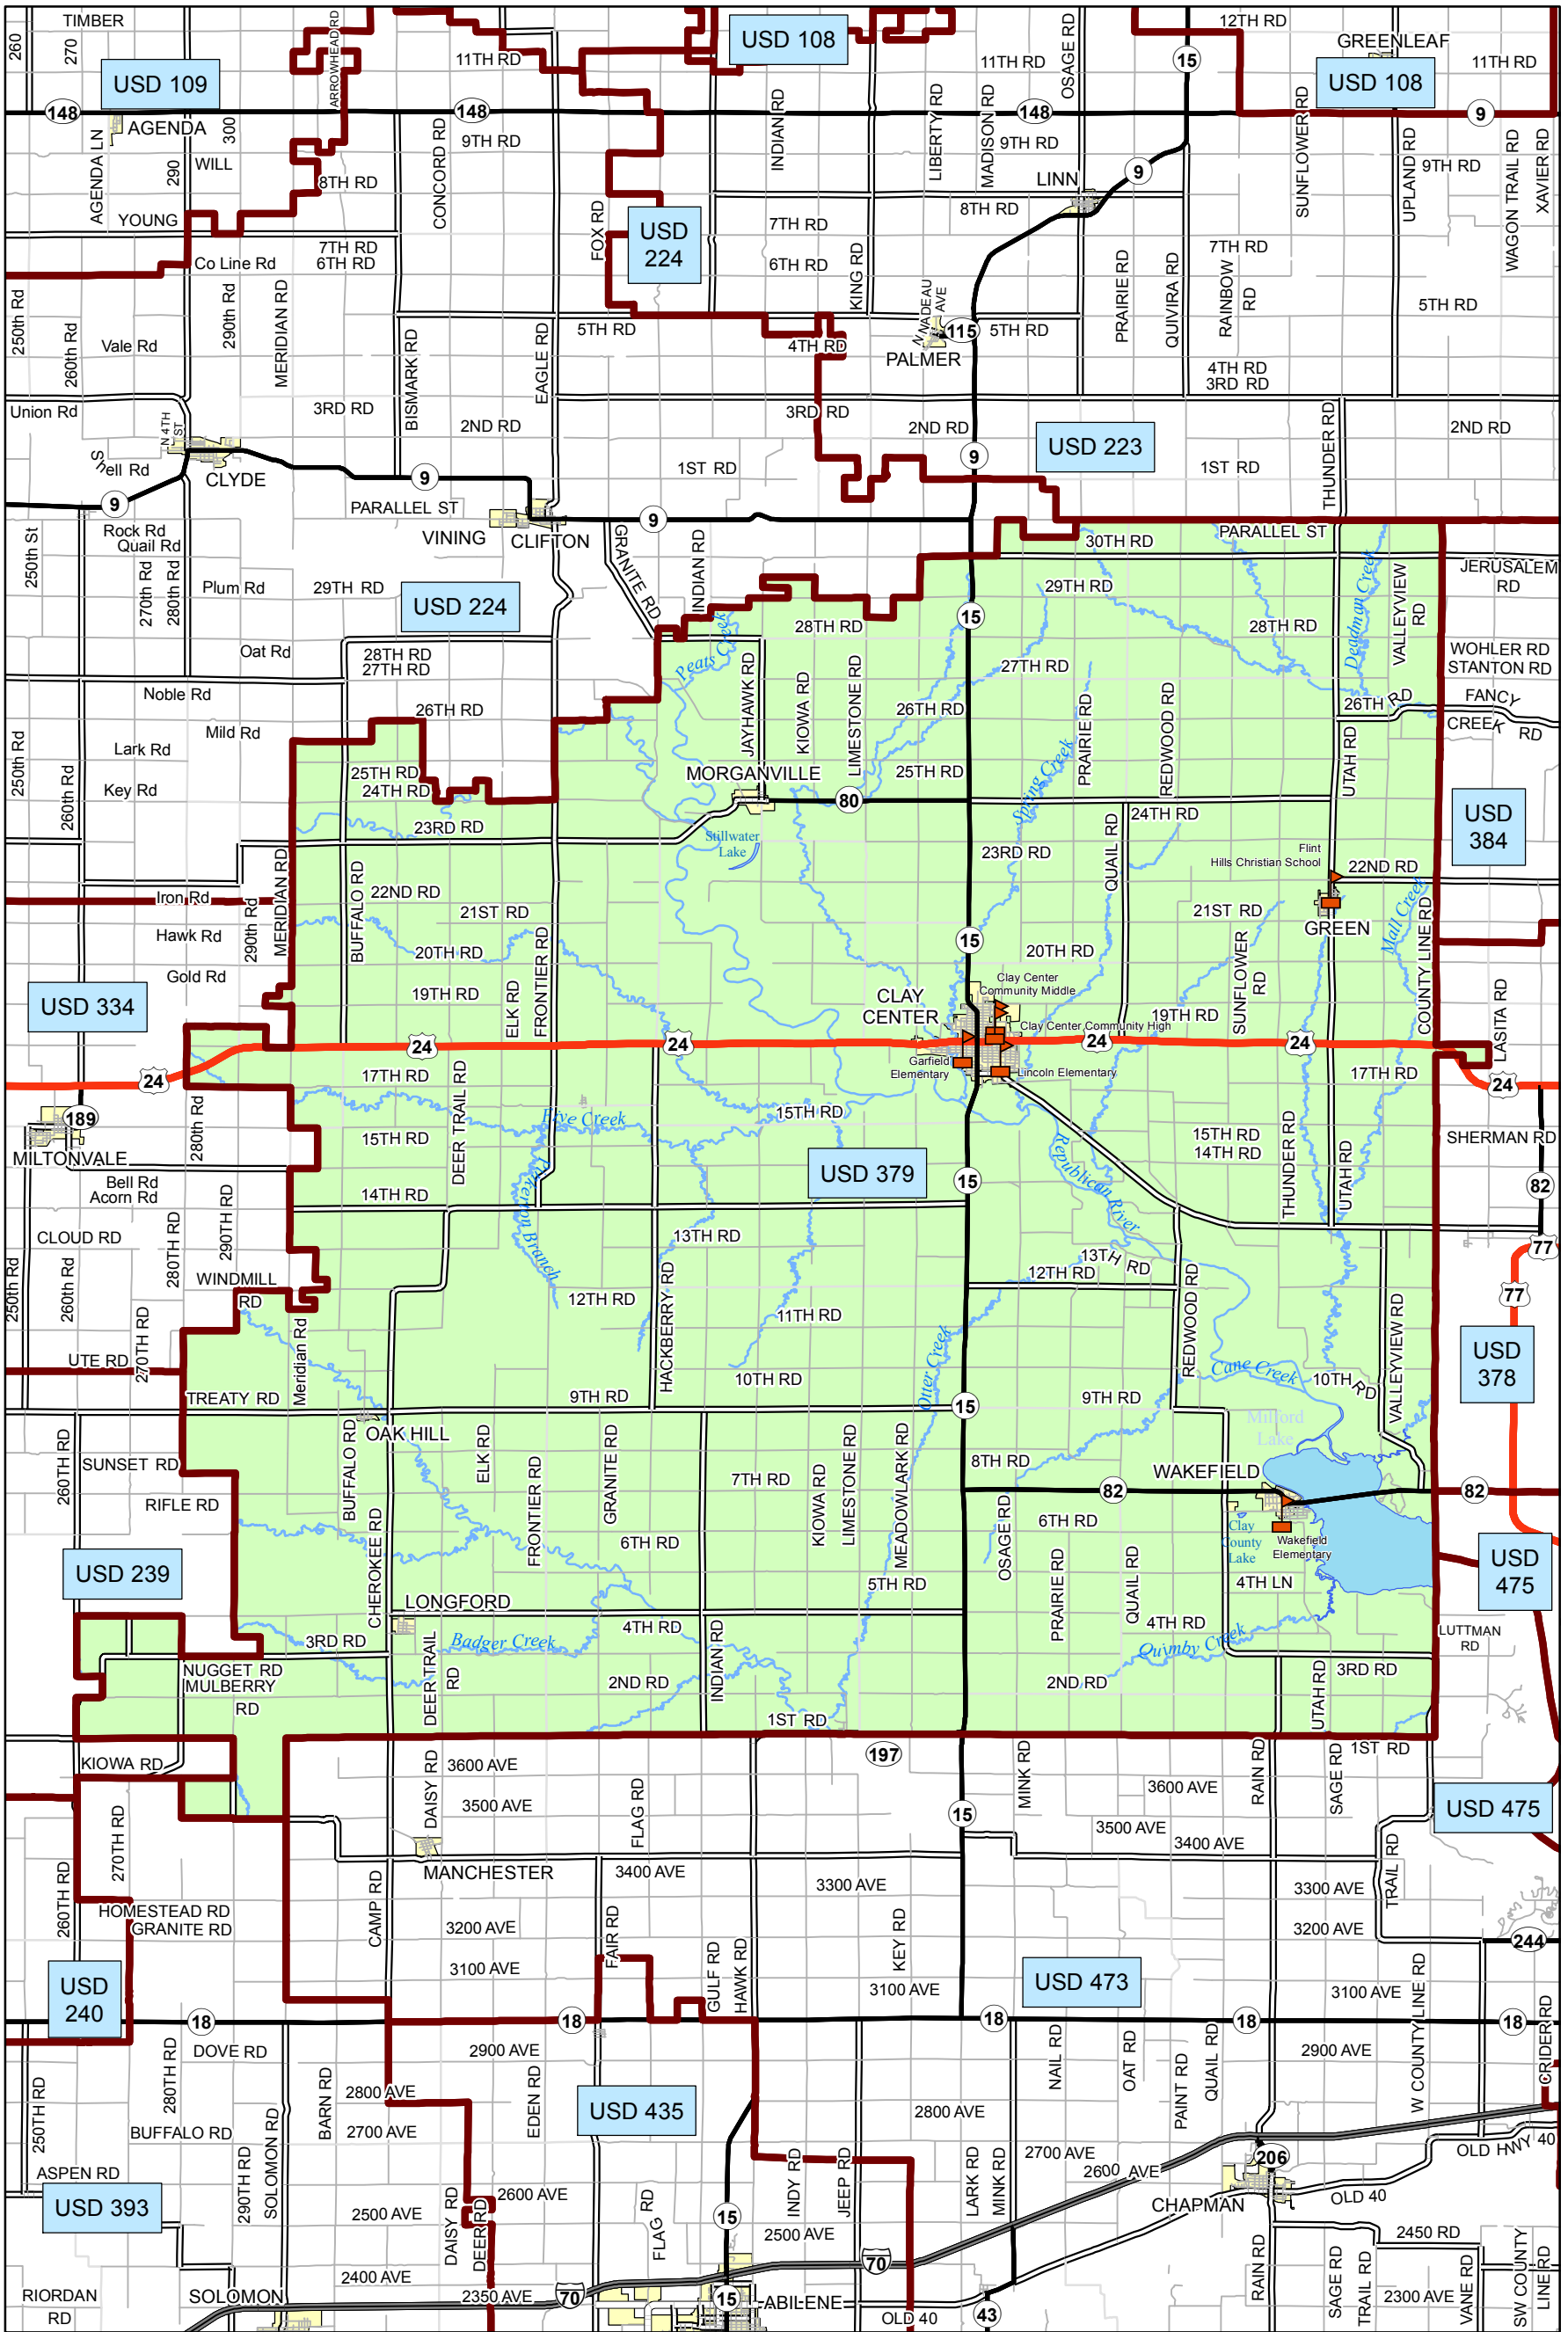

USD 379 District Map

PREPARED BY THE
KANSAS DEPARTMENT OF TRANSPORTATION
BUREAU OF TRANSPORTATION PLANNING

MAP CREATED TUESDAY, JUNE 02, 2015

KDOT makes no warranties, guarantees, or representations for accuracy of this information and assumes no liability for errors or omissions.

-  Primary/Secondary School
-  Post Secondary School
-  District Boundaries