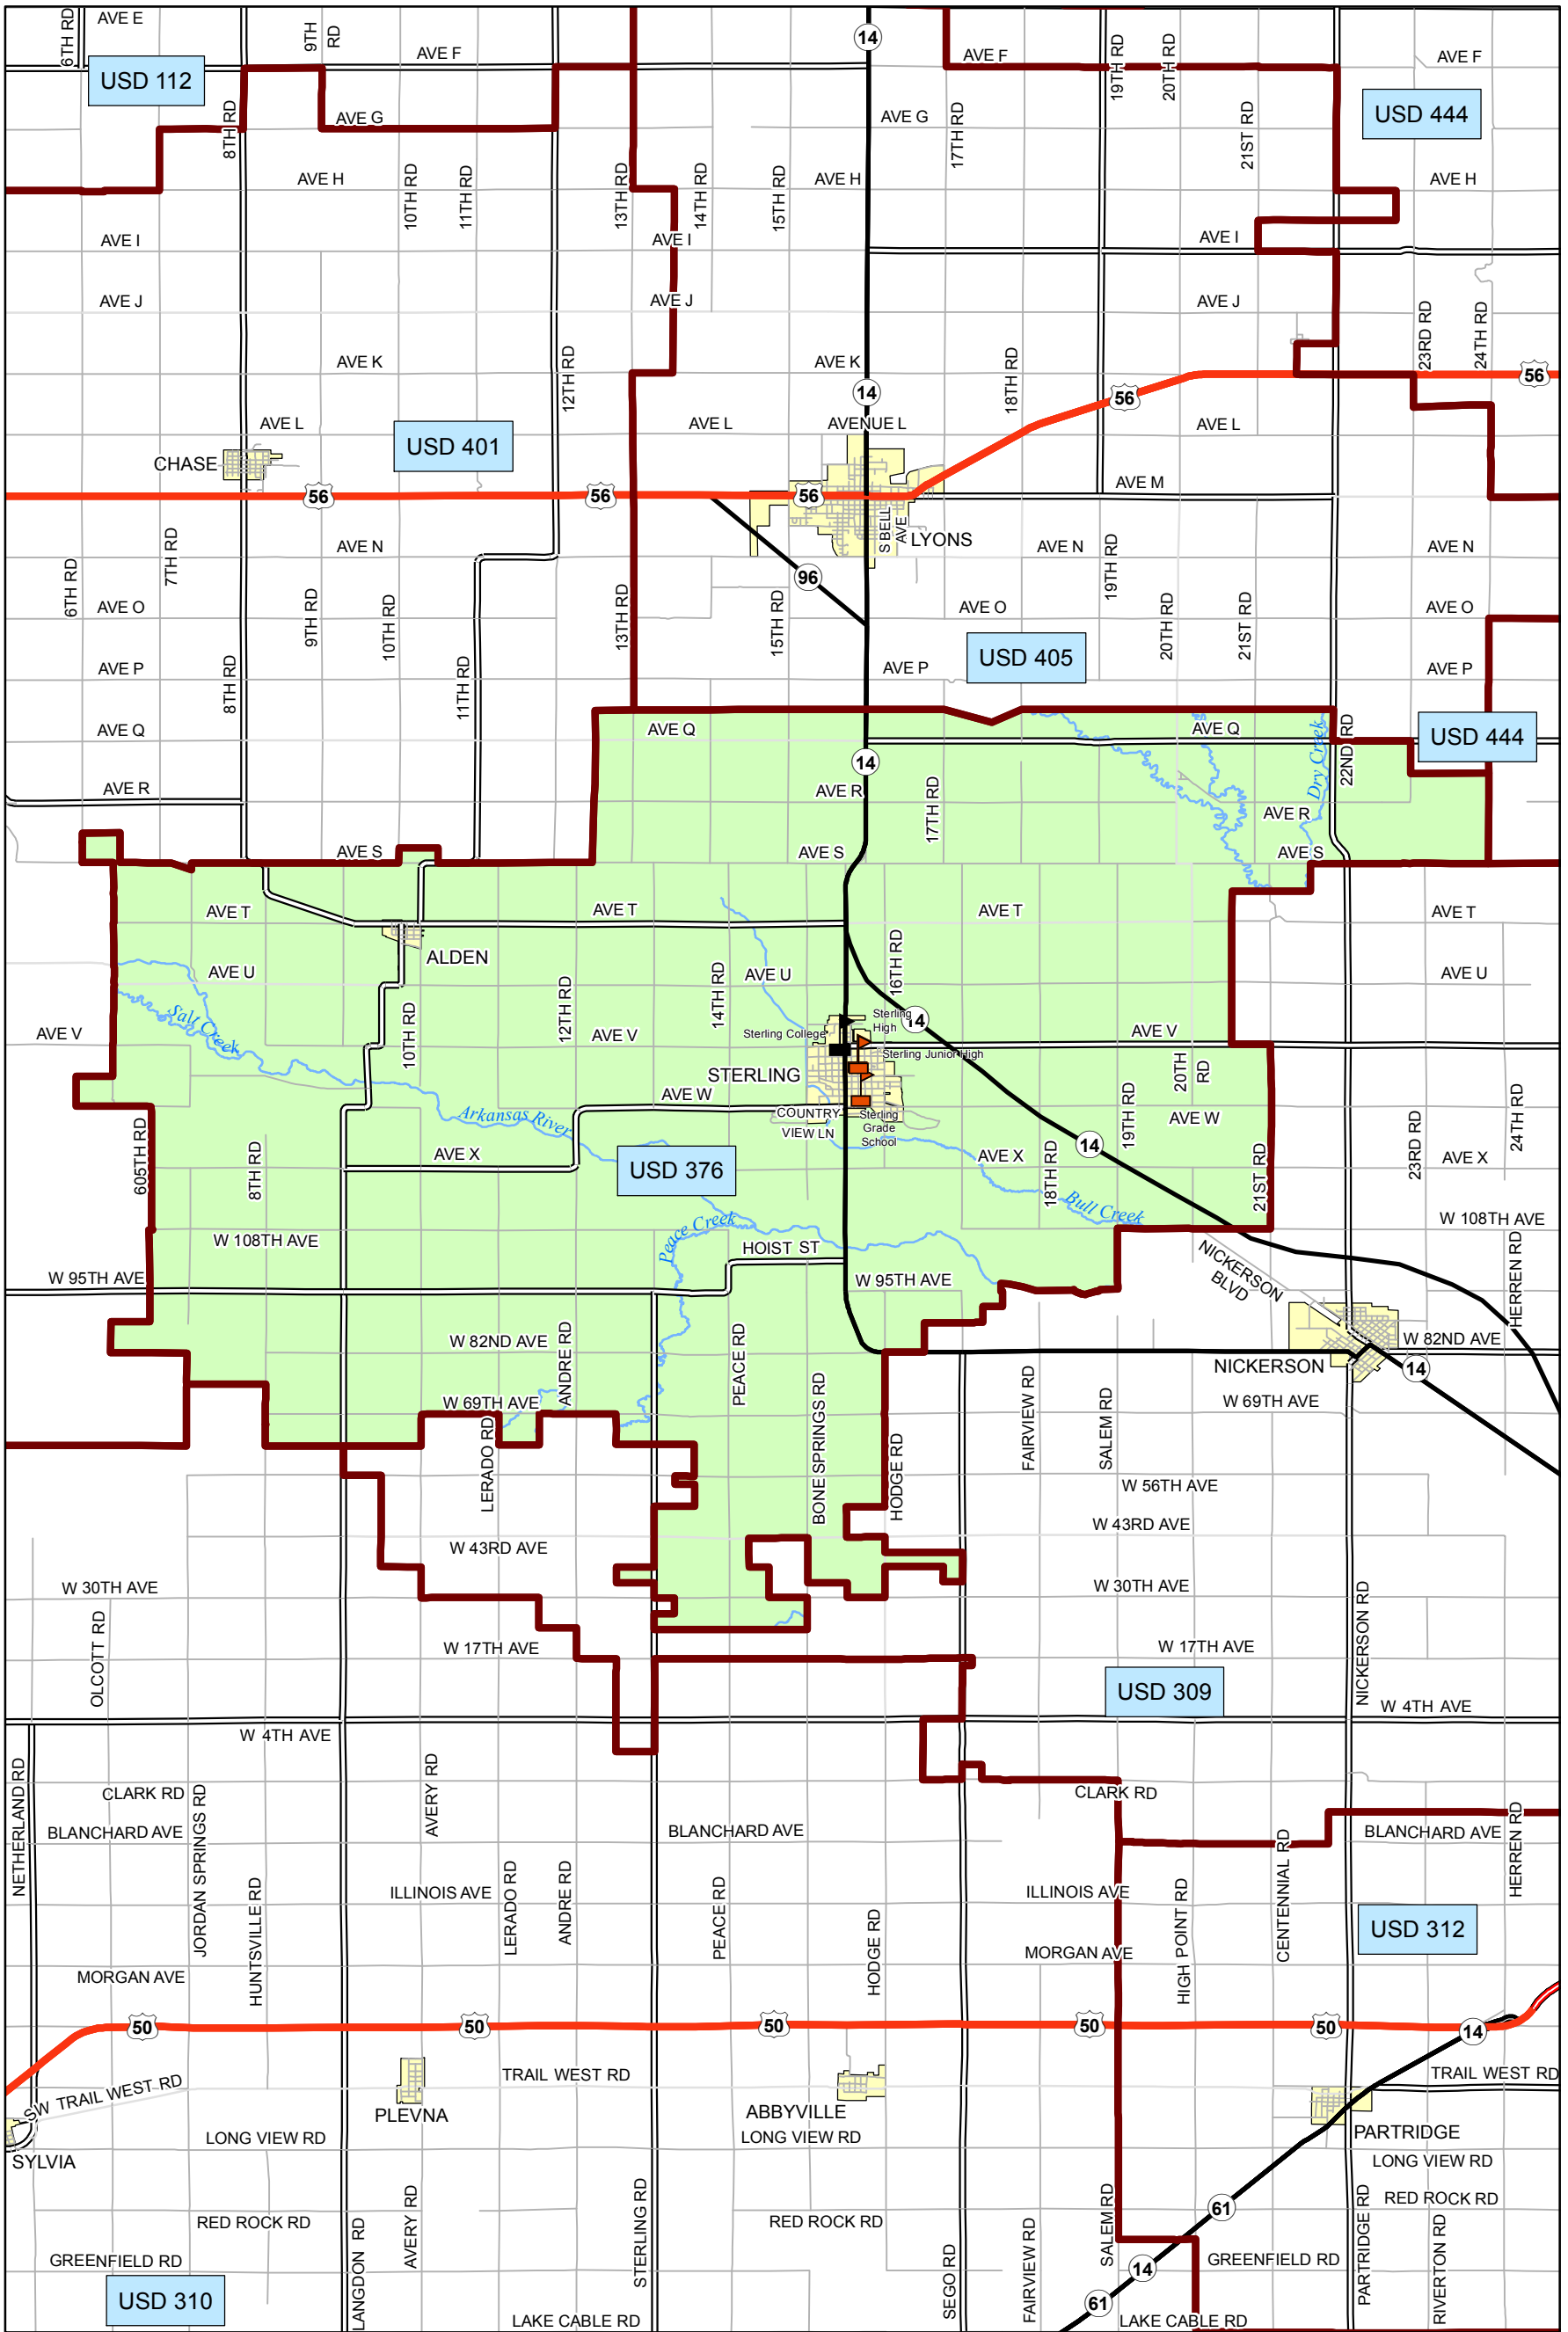

USD 376 District Map

PREPARED BY THE
KANSAS DEPARTMENT OF TRANSPORTATION
BUREAU OF TRANSPORTATION PLANNING

MAP CREATED TUESDAY, JUNE 02, 2015

KDOT makes no warranties, guarantees, or representations for accuracy of this information and assumes no liability for errors or omissions.

-  Primary/Secondary School
-  Post Secondary School
-  District Boundaries