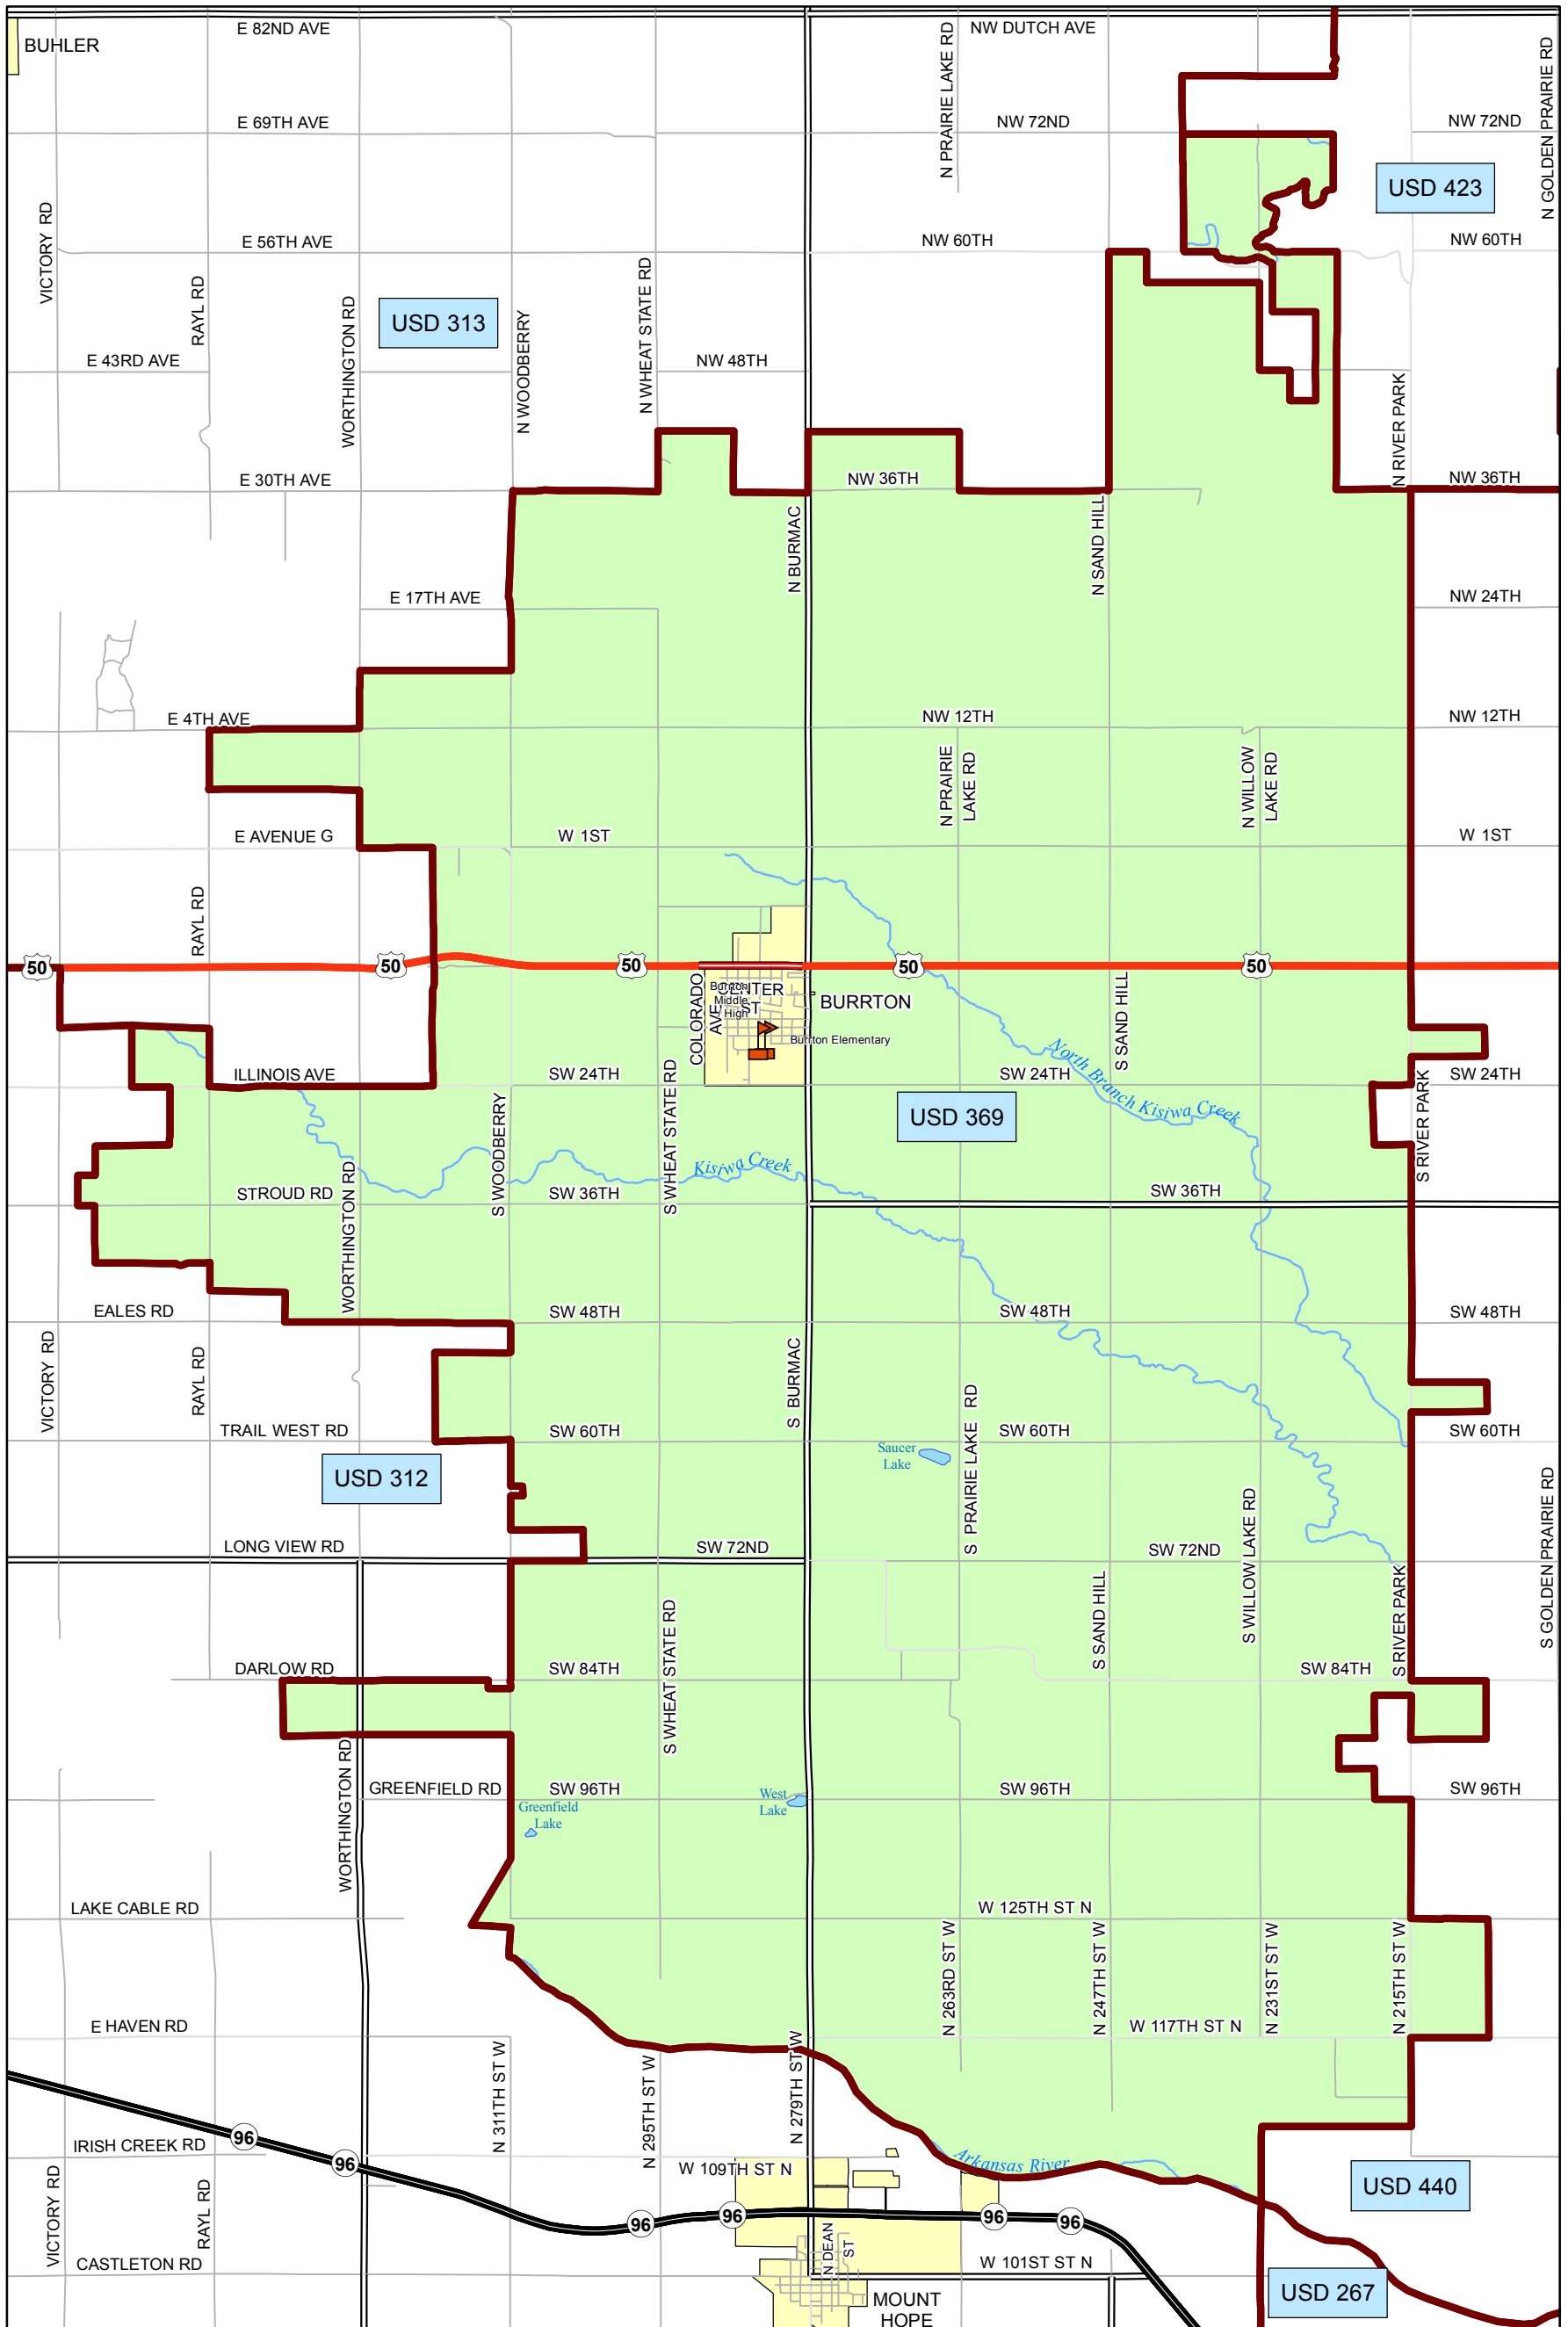

USD 369 District Map

PREPARED BY THE
KANSAS DEPARTMENT OF TRANSPORTATION
BUREAU OF TRANSPORTATION PLANNING

MAP CREATED TUESDAY, JUNE 02, 2015

KDOT makes no warranties, guarantees, or representations for accuracy of this information and assumes no liability for errors or omissions.

-  Primary/Secondary School
-  Post Secondary School
-  District Boundaries