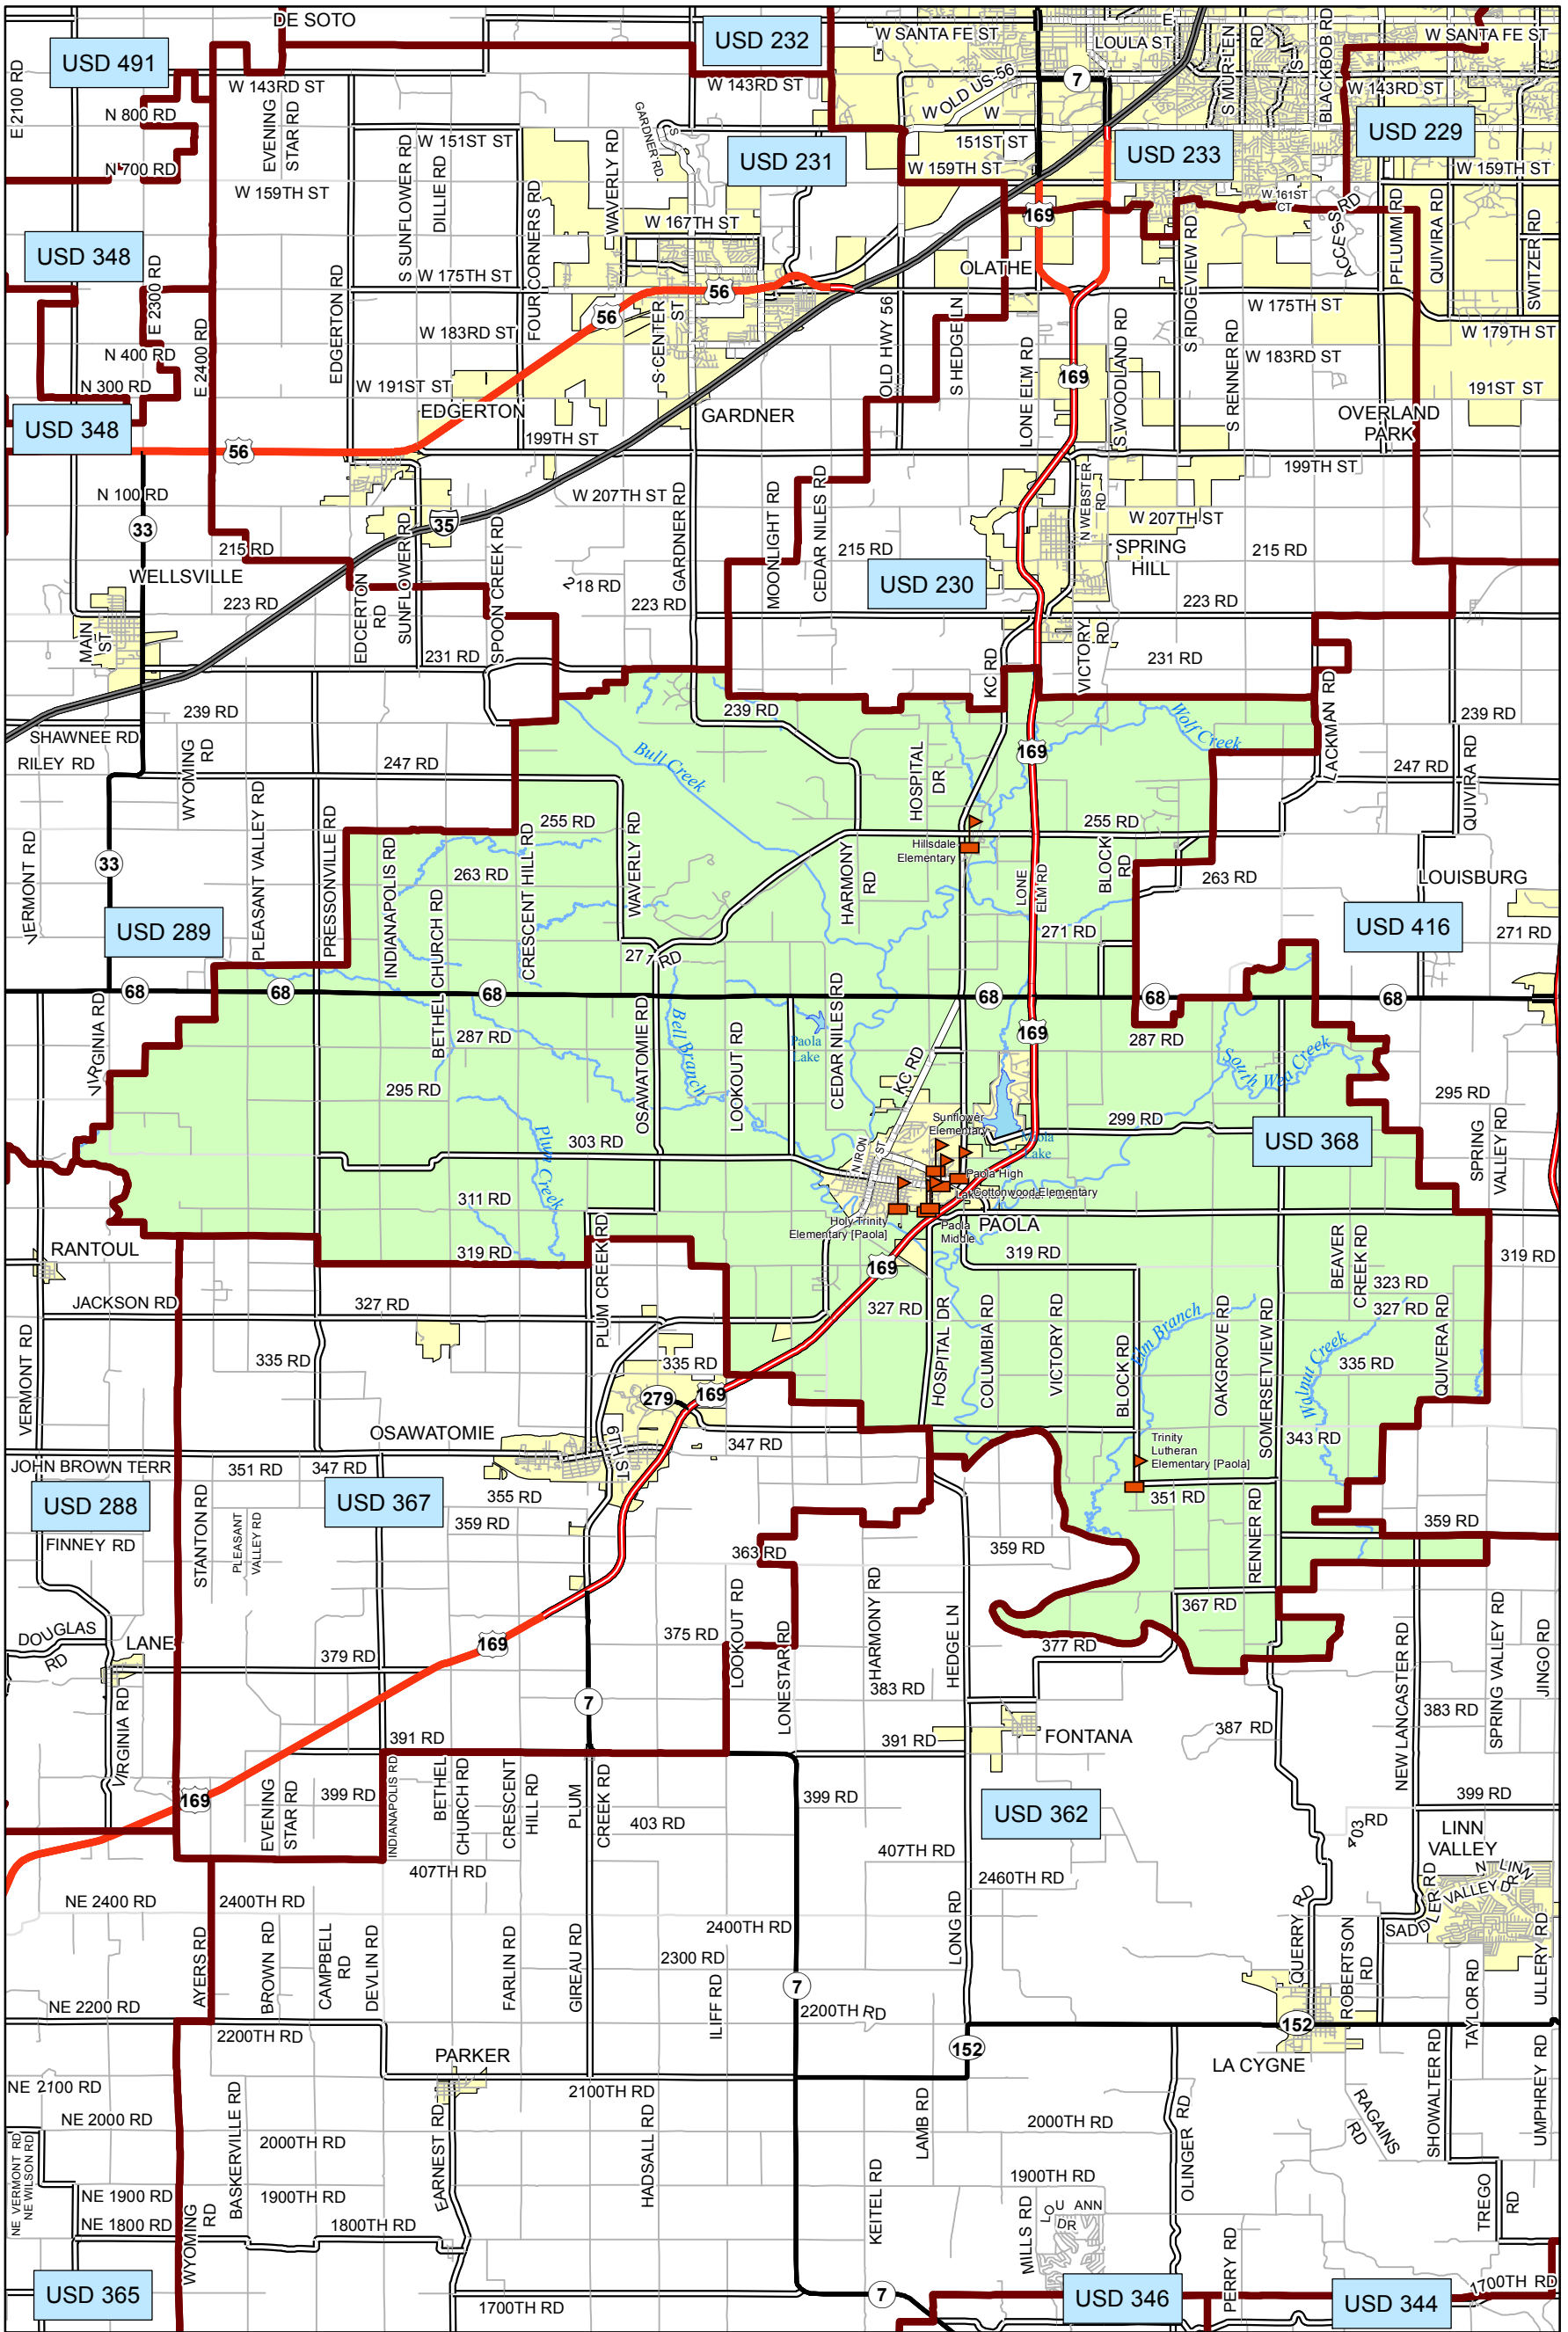

USD 368 District Map

PREPARED BY THE
KANSAS DEPARTMENT OF TRANSPORTATION
BUREAU OF TRANSPORTATION PLANNING

MAP CREATED TUESDAY, JUNE 02, 2015

KDOT makes no warranties, guarantees, or representations of accuracy of this information and assumes no liability for errors or omissions.

-  Primary/Secondary School
-  Post Secondary School
-  District Boundaries