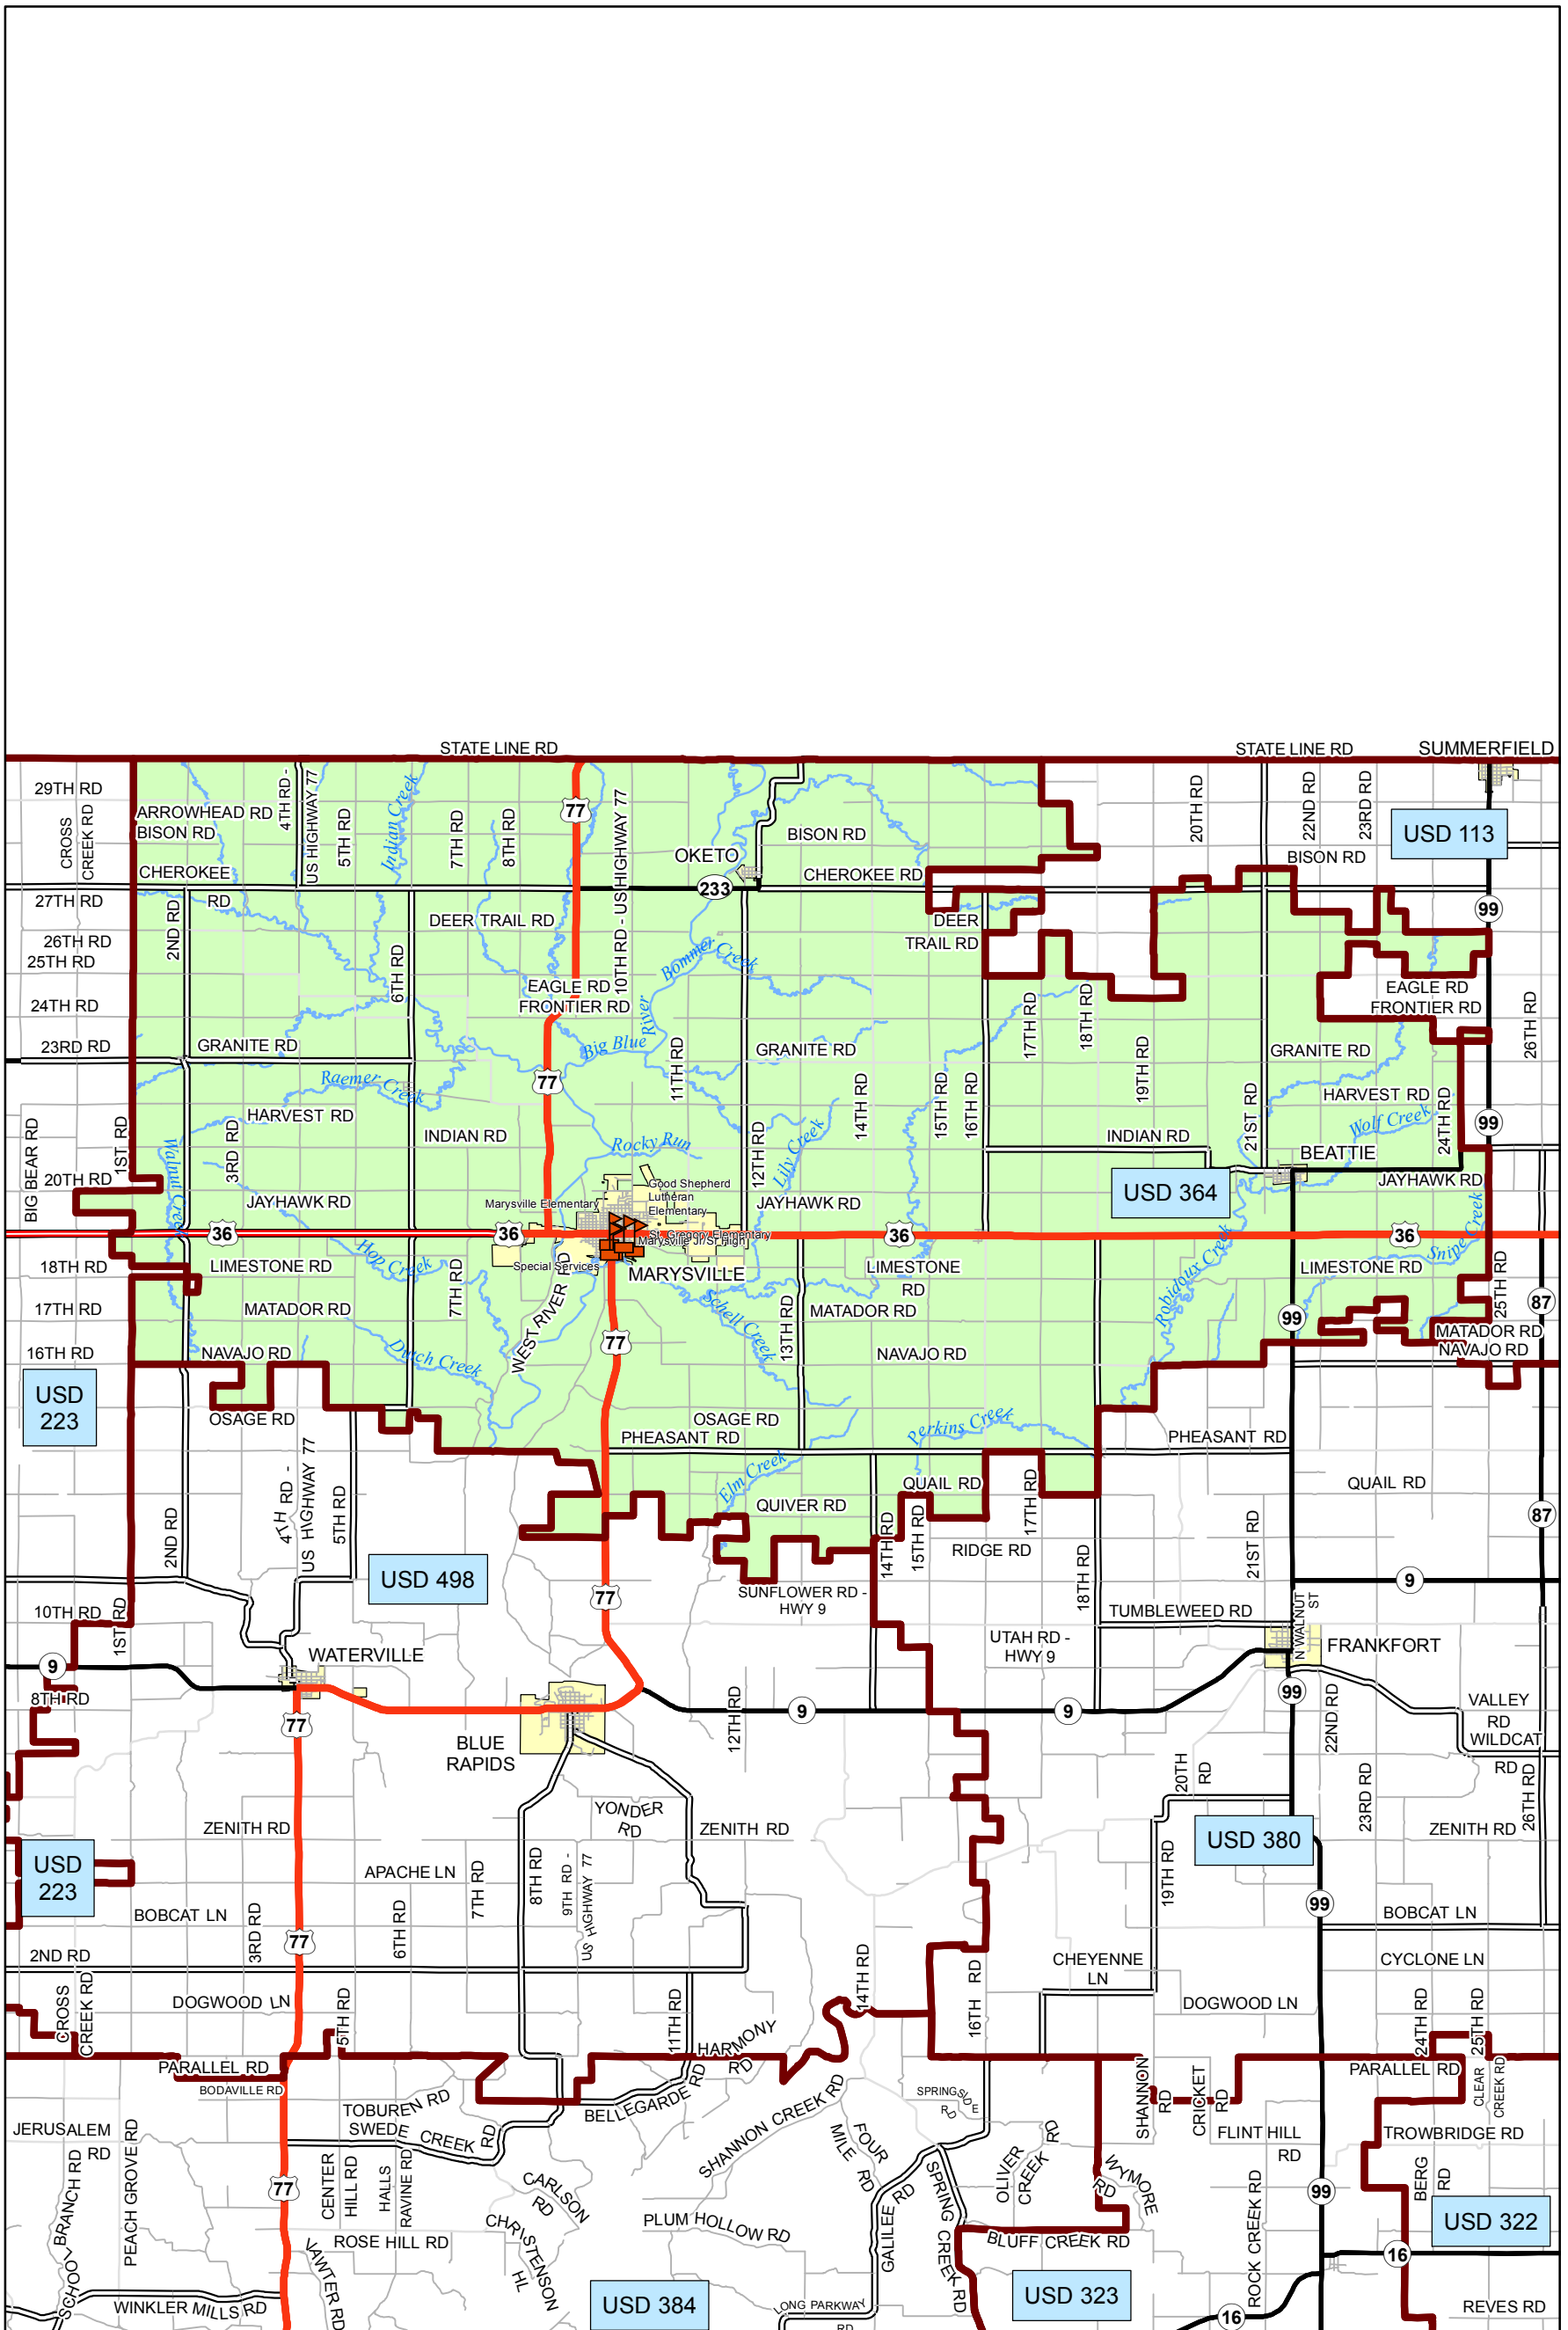

USD 364 District Map

PREPARED BY THE
KANSAS DEPARTMENT OF TRANSPORTATION
BUREAU OF TRANSPORTATION PLANNING

MAP CREATED TUESDAY, JUNE 02, 2015

KDOT makes no warranties, guarantees, or representations for accuracy of this information and assumes no liability for errors or omissions.

-  Primary/Secondary School
-  Post Secondary School
-  District Boundaries