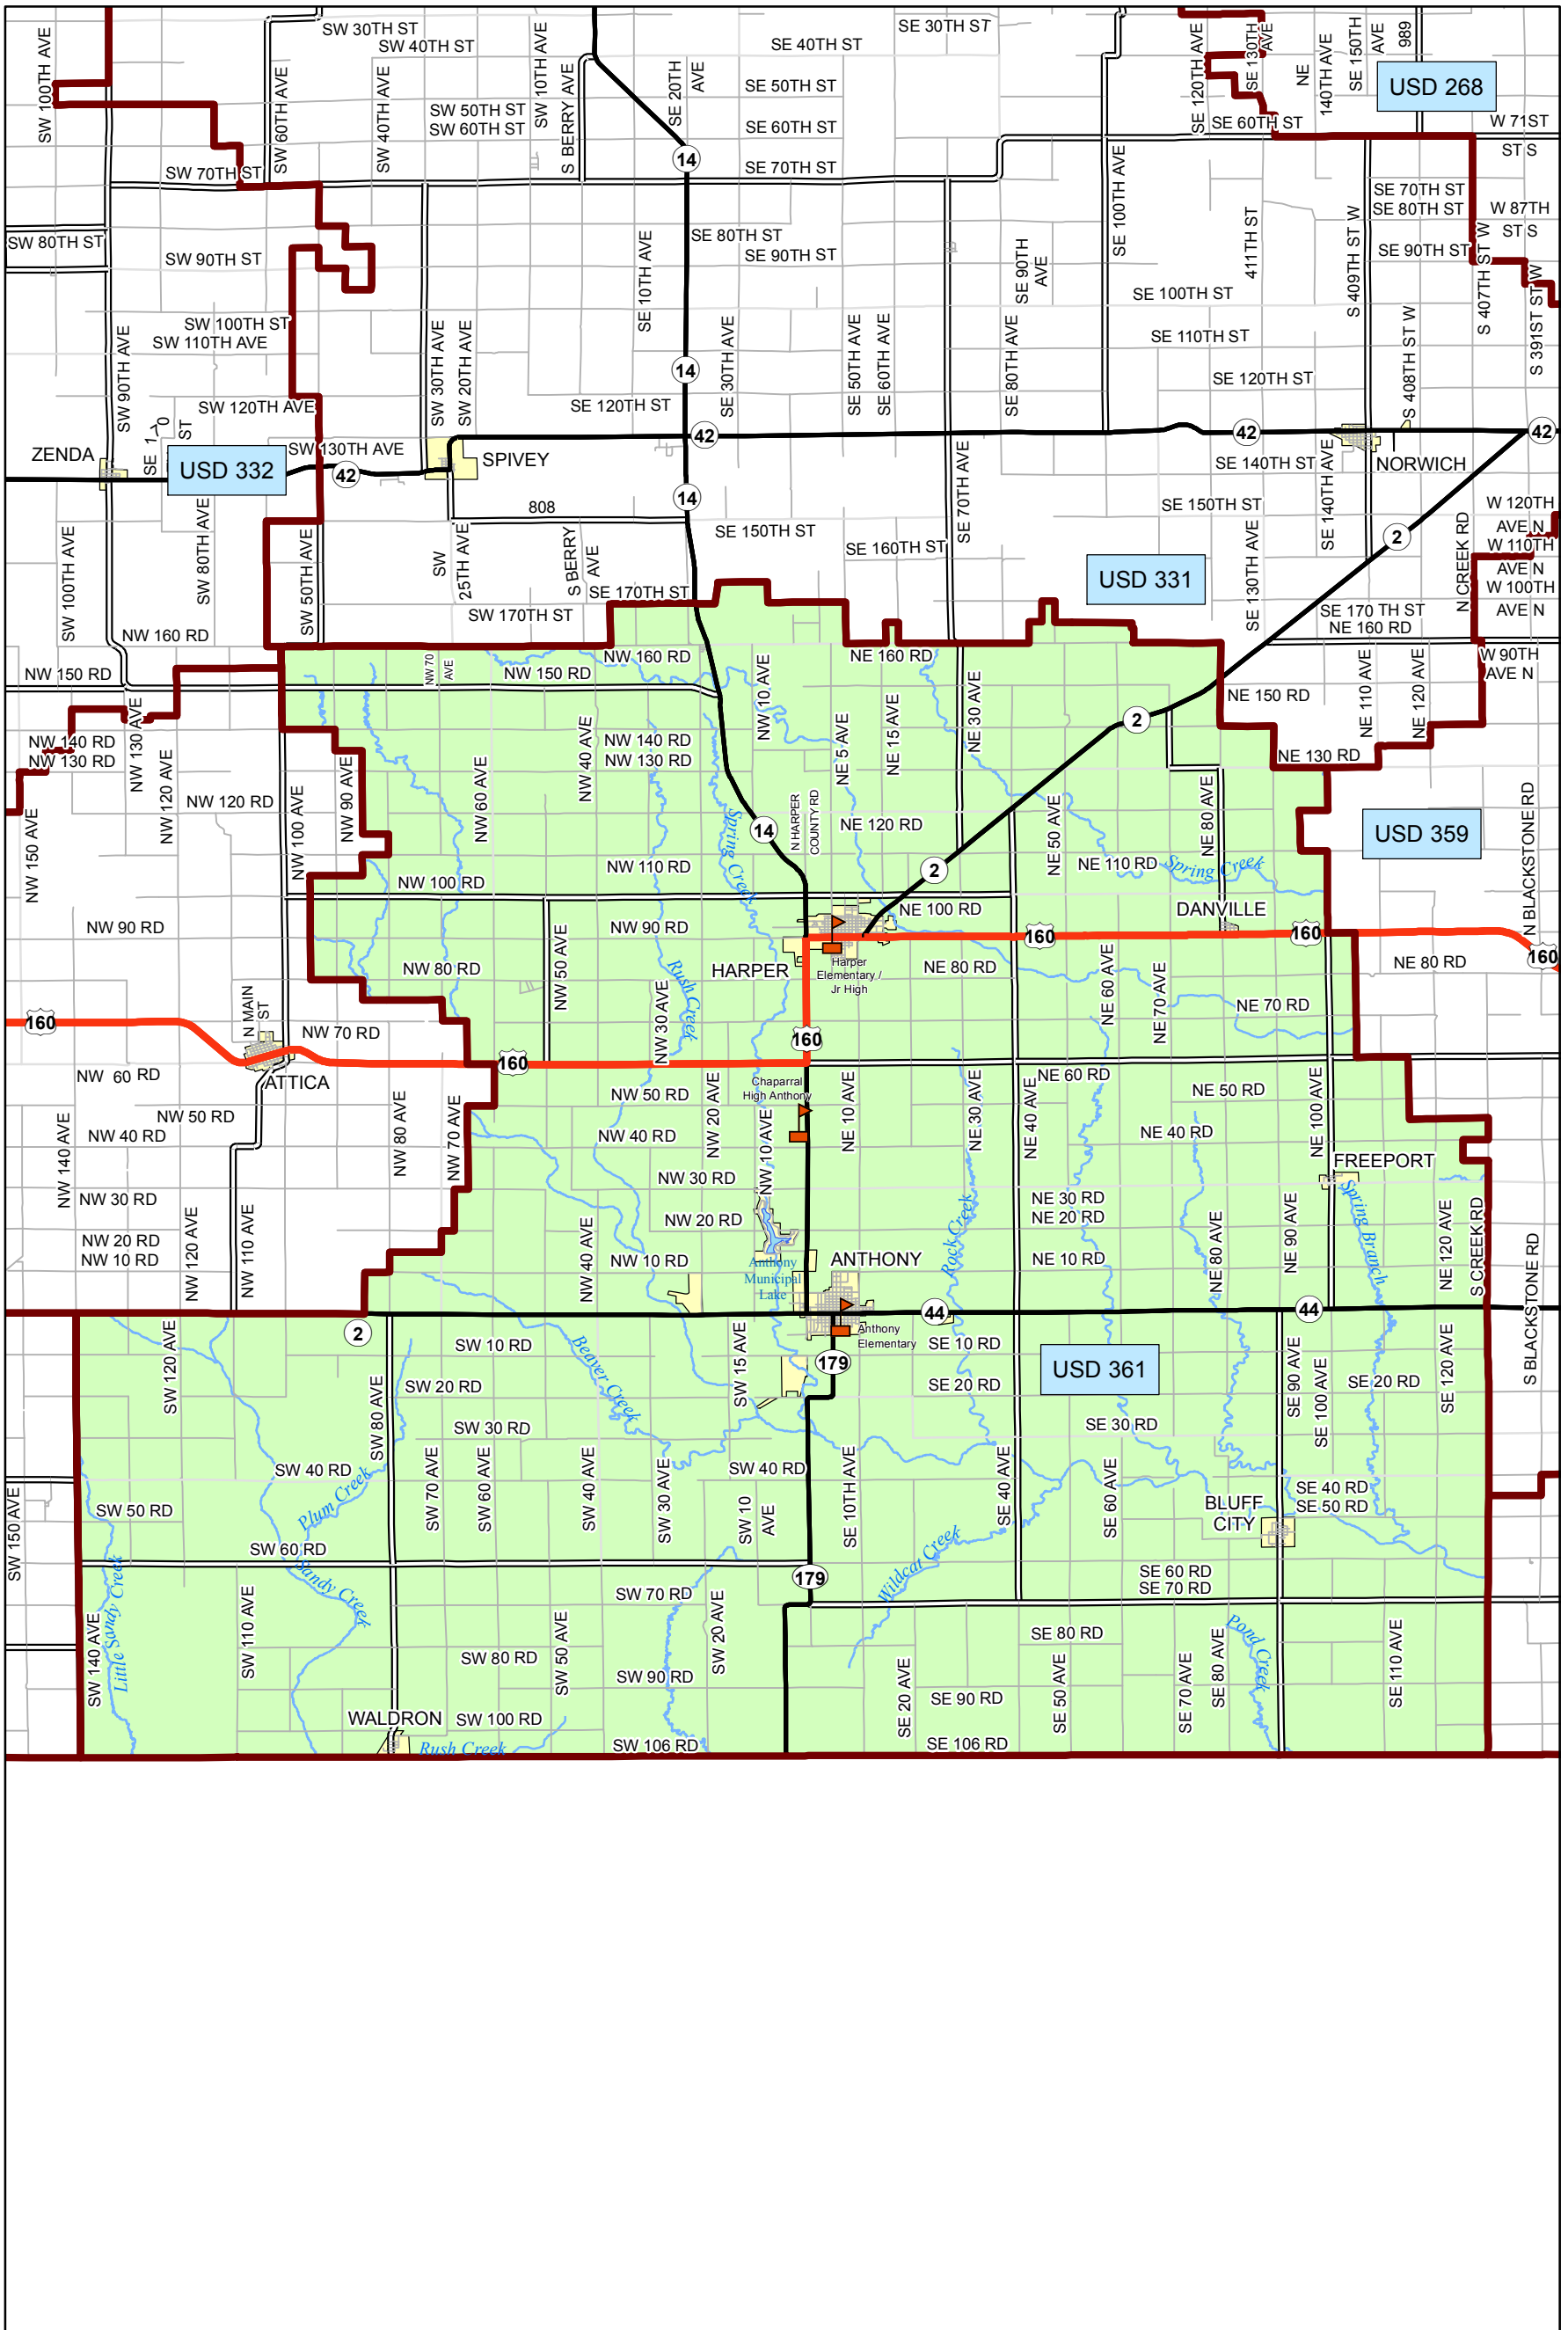

USD 361 District Map

PREPARED BY THE
KANSAS DEPARTMENT OF TRANSPORTATION
BUREAU OF TRANSPORTATION PLANNING

MAP CREATED TUESDAY, JUNE 02, 2015

KDOT makes no warranties, guarantees, or representations for accuracy of this information and assumes no liability for errors or omissions.

-  Primary/Secondary School
-  Post Secondary School
-  District Boundaries