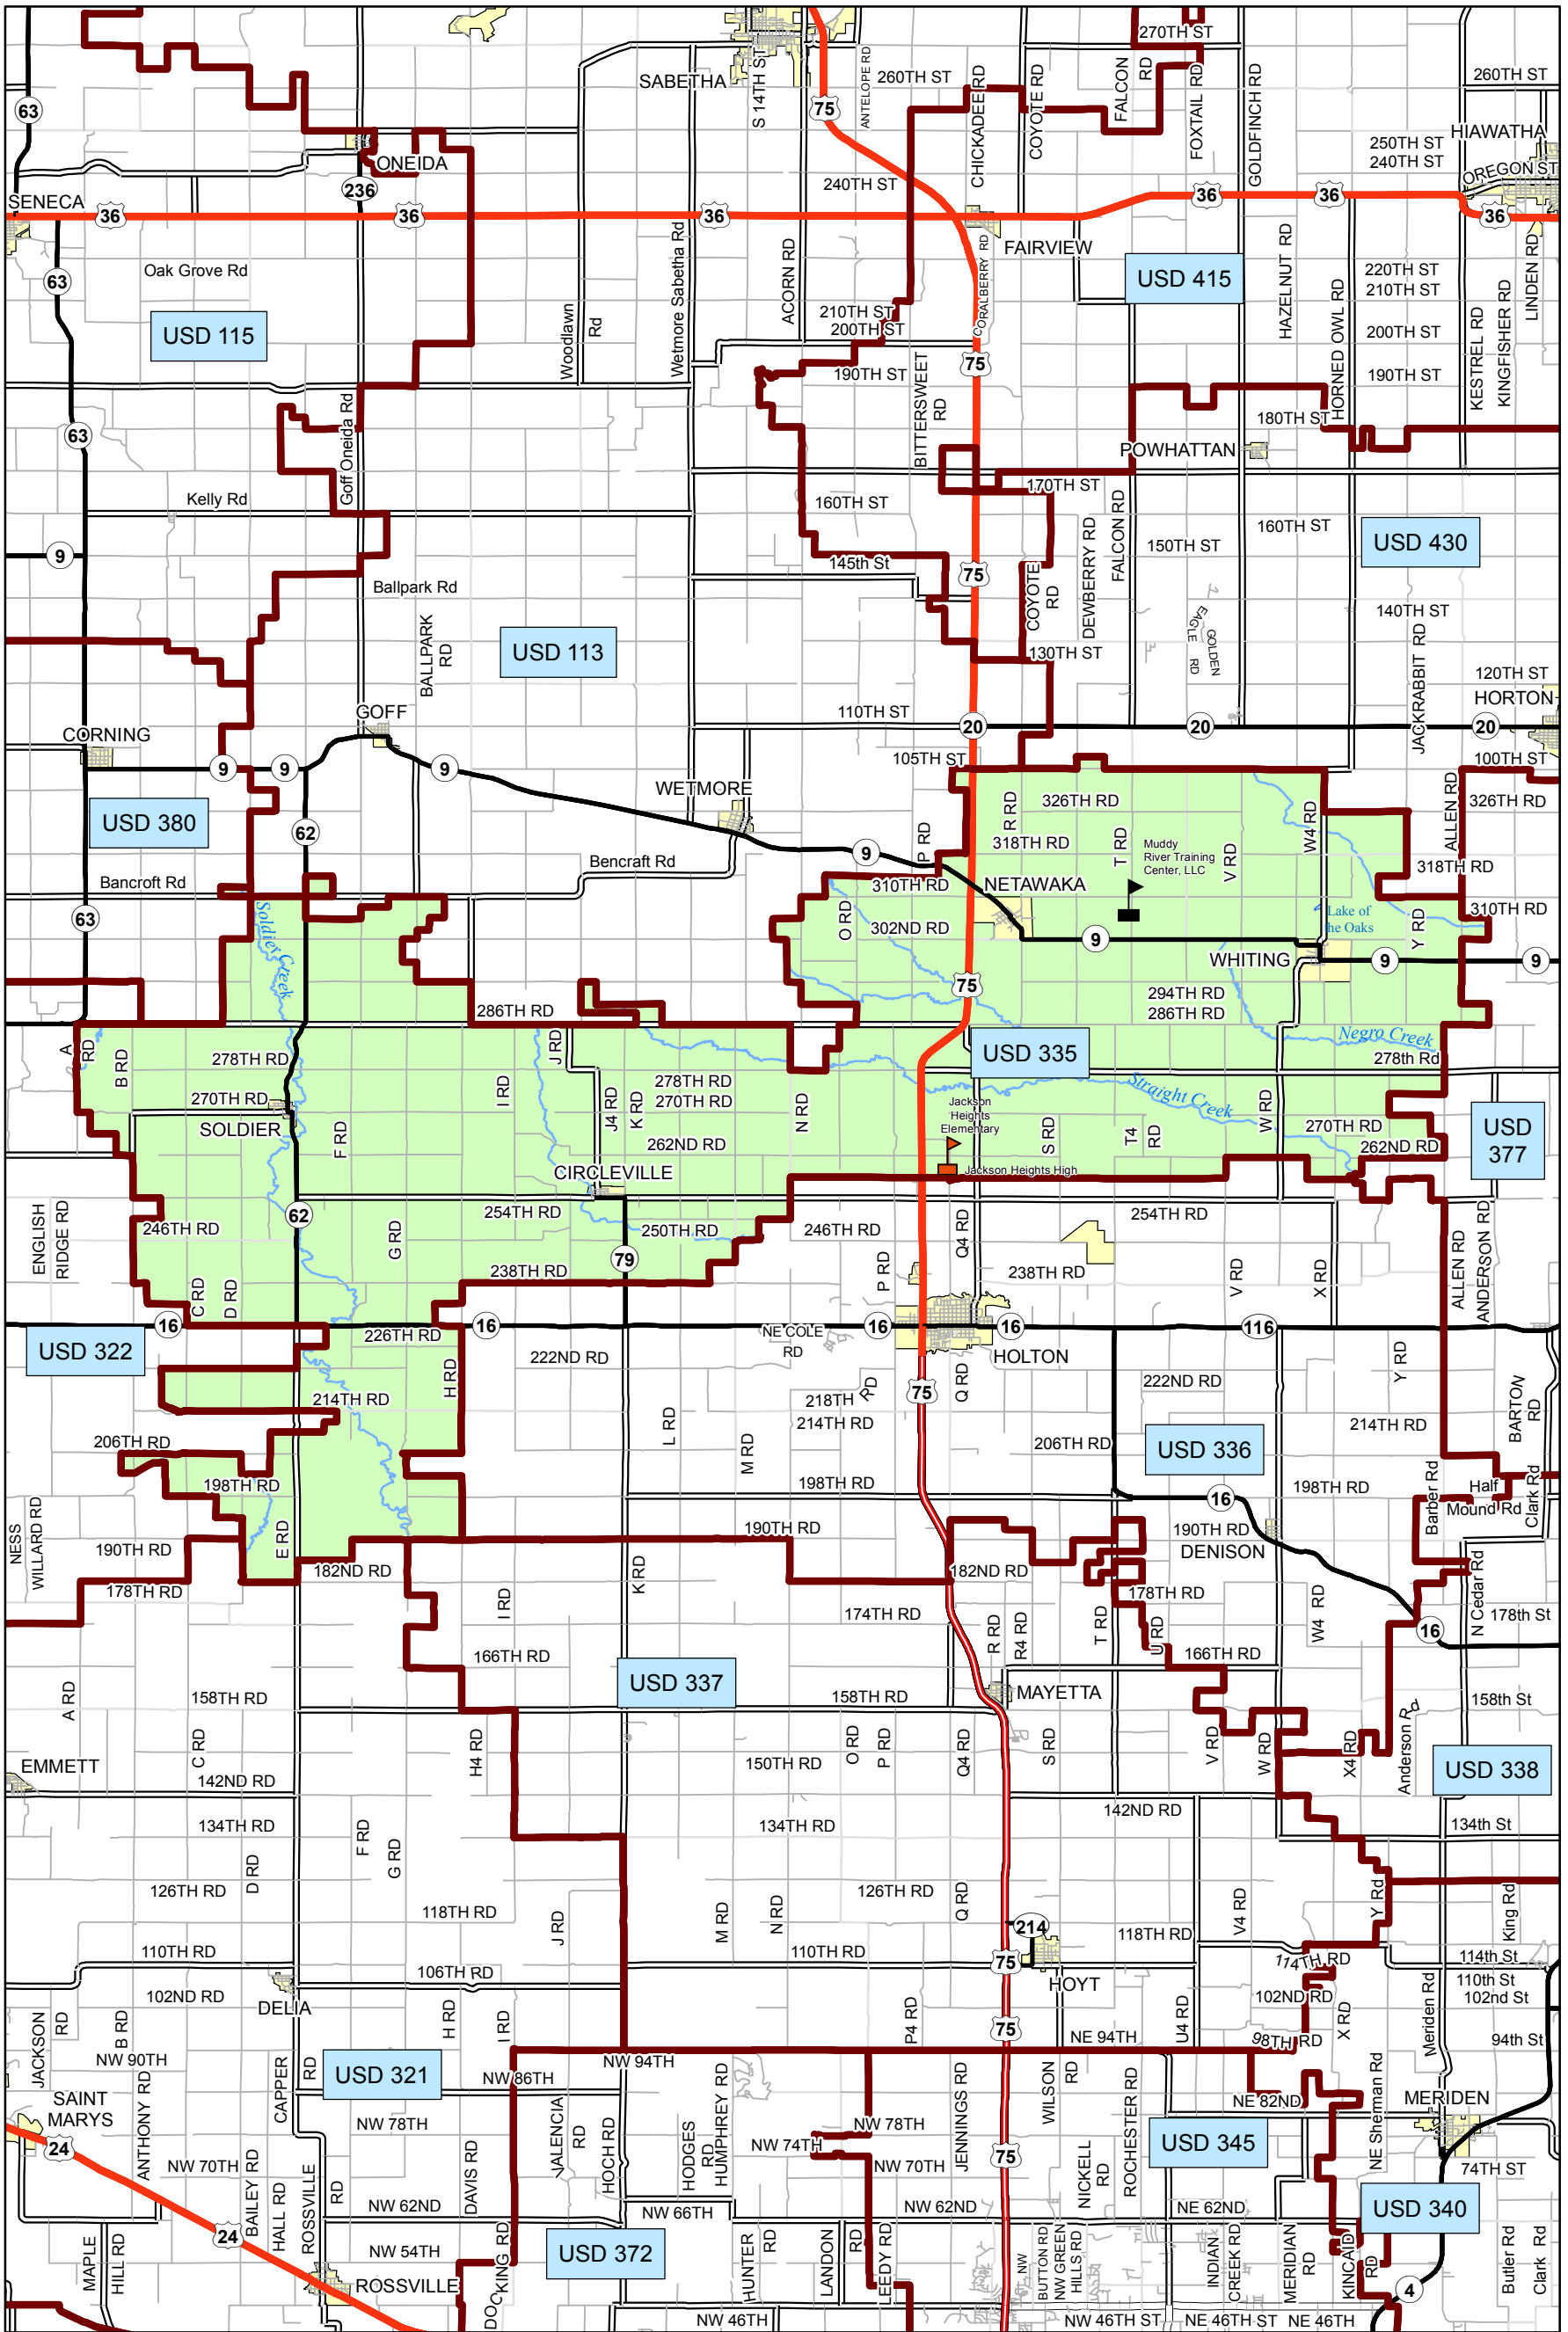

USD 335 District Map

PREPARED BY THE
KANSAS DEPARTMENT OF TRANSPORTATION
BUREAU OF TRANSPORTATION PLANNING

MAP CREATED TUESDAY, JUNE 02, 2015

KDOT makes no warranties, guarantees, or representations for accuracy of this information and assumes no liability for errors or omissions.

-  Primary/Secondary School
-  Post Secondary School
-  District Boundaries